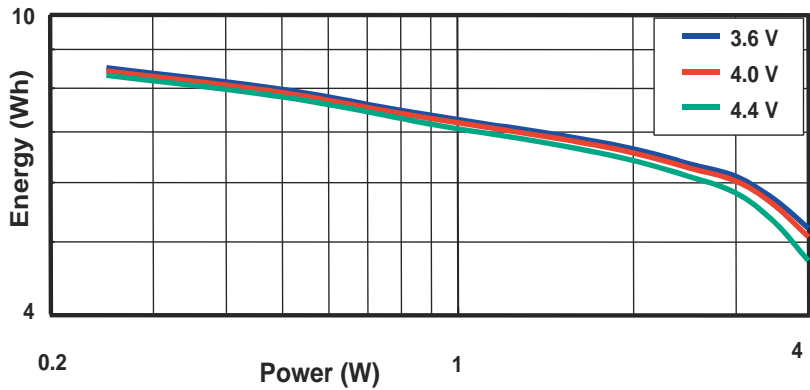

<b>Nominal Voltage:</b>	6 V
<b>Typical Voltage:</b>	6.4-6.6 V
<b>Nominal Internal Impedance:</b>	0.4 ohm @ 1kHz
<b>Average Weight:</b>	38 gm
<b>Typical Volume:</b>	22.6 cm <sup>3</sup>
<b>Terminals:</b>	Flat, Recessed Contacts Nickel Plated Steel
<b>Operating Temperature Range:</b>	-20°C to 75°C (-4°F to 167°F)
<b>NEDA/ANSI:</b>	5024LC
<b>IEC:</b>	CR-P2

**Delivered Energy vs. Power Drain  
@ Various Cutoff Voltage - Room Temperature**

**Duracell Ultra 223 Typical Performance**

\* Delivered capacity is dependent on the applied load, operating temperature and cut-off voltage. Please refer to the charts and discharge data shown for examples of the energy / service life that the battery will provide for various load conditions.

1.2 Amp, 3 sec on/ 7 sec off  
@ Various Temperatures

1.8 Amp 3 sec on/ 7 sec off  
@ Various Temperatures

Continuous Discharge  
RT to 3.4 Volts

0.9 Amp, 3 sec on/27 sec off  
@ Various Temperatures

**DURACELL**  
BATTERIES