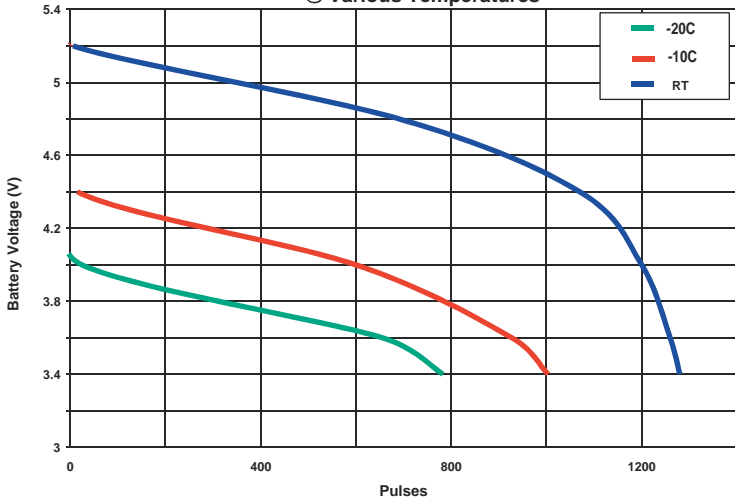

<b>Nominal Voltage:</b>	6 V
<b>Typical Voltage:</b>	6.4-6.6 V
<b>Nominal Internal Impedance:</b>	0.4 ohm @ 1kHz
<b>Average Weight:</b>	38 gm
<b>Typical Volume:</b>	22.6 cm <sup>3</sup>
<b>Terminals:</b>	Flat, Recessed Contacts Nickel Plated Steel
<b>Operating Temperature Range:</b>	-20°C to 75°C (-4°F to 167°F)
<b>NEDA/ANSI:</b>	5024LC
<b>IEC:</b>	CR-P2

**Delivered Energy vs. Power Drain  
@ Various Cutoff Voltage - Room Temperature**

**Duracell Ultra 223 Typical Performance**

\* Delivered capacity is dependent on the applied load, operating temperature and cut-off voltage. Please refer to the charts and discharge data shown for examples of the energy / service life that the battery will provide for various load conditions.

1.2 Amp, 3 sec on/ 7 sec off  
@ Various Temperatures

1.8 Amp 3 sec on/ 7 sec off  
@ Various Temperatures

Continuous Discharge  
RT to 3.4 Volts

0.9 Amp, 3 sec on/27 sec off  
@ Various Temperatures

**DURACELL**  
BATTERIES