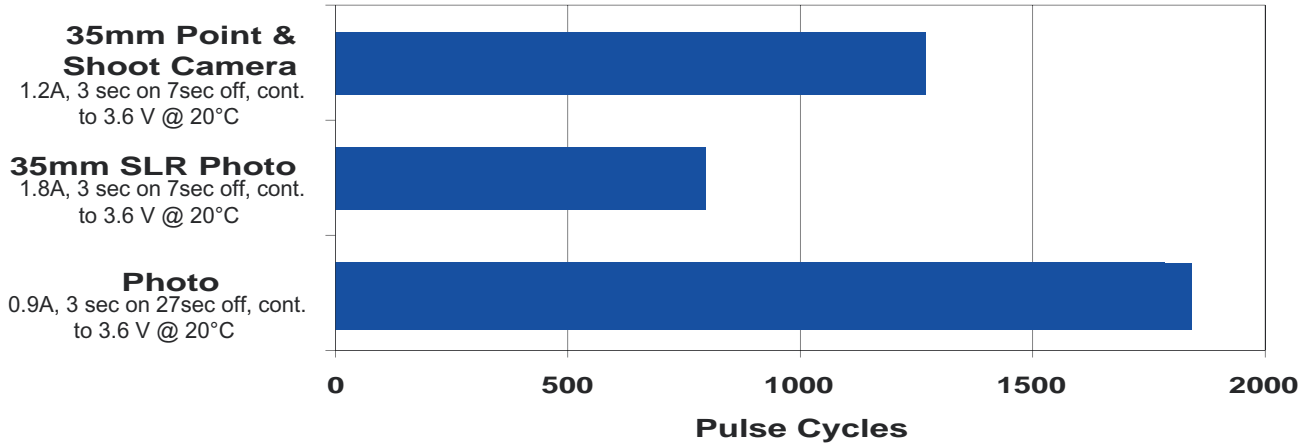

<b>Nominal Voltage:</b>	6 V
<b>Typical Voltage:</b>	6.4-6.6 V
<b>Nominal Internal Impedance:</b>	0.4 ohm @ 1kHz
<b>Average Weight:</b>	38 gm
<b>Typical Volume:</b>	22.6 cm <sup>3</sup>
<b>Terminals:</b>	Flat, Recessed Contacts Nickel Plated Steel
<b>Operating Temperature Range:</b>	-20°C to 75°C (-4°F to 167°F)
<b>NEDA/ANSI:</b>	5024LC
<b>IEC:</b>	CR-P2

**Delivered Energy vs. Power Drain  
@ Various Cutoff Voltage - Room Temperature**

**Duracell Ultra 223 Typical Performance**

\* Delivered capacity is dependent on the applied load, operating temperature and cut-off voltage. Please refer to the charts and discharge data shown for examples of the energy / service life that the battery will provide for various load conditions.