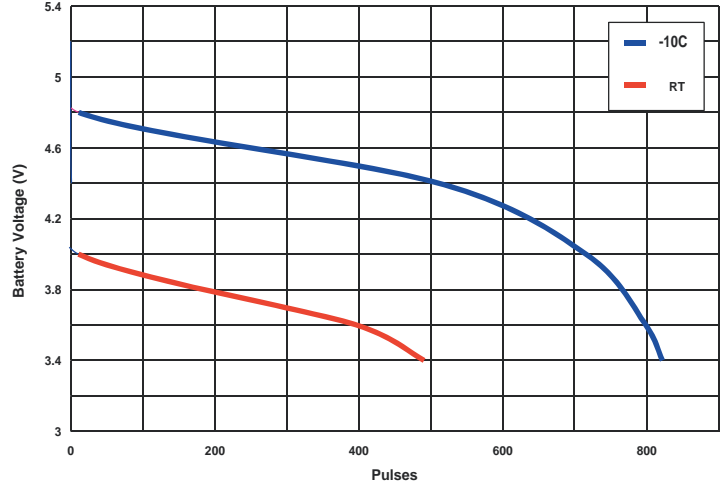

<b>Nominal Voltage:</b>	6 V
<b>Typical Voltage:</b>	6.4-6.6 V
<b>Nominal Internal Impedance:</b>	0.4 ohm @ 1kHz
<b>Average Weight:</b>	38 gm
<b>Typical Volume:</b>	22.6 cm <sup>3</sup>
<b>Terminals:</b>	Flat, Recessed Contacts Nickel Plated Steel
<b>Operating Temperature Range:</b>	-20°C to 75°C (-4°F to 167°F)
<b>NEDA/ANSI:</b>	5024LC
<b>IEC:</b>	CR-P2

**Delivered Energy vs. Power Drain  
@ Various Cutoff Voltage - Room Temperature**

**Duracell Ultra 223 Typical Performance**

\* Delivered capacity is dependent on the applied load, operating temperature and cut-off voltage. Please refer to the charts and discharge data shown for examples of the energy / service life that the battery will provide for various load conditions.

1.2 Amp, 3 sec on/ 7 sec off  
@ Various Temperatures

1.8 Amp 3 sec on/ 7 sec off  
@ Various Temperatures

Continuous Discharge  
RT to 3.4 Volts

0.9 Amp, 3 sec on/27 sec off  
@ Various Temperatures

**DURACELL**  
BATTERIES