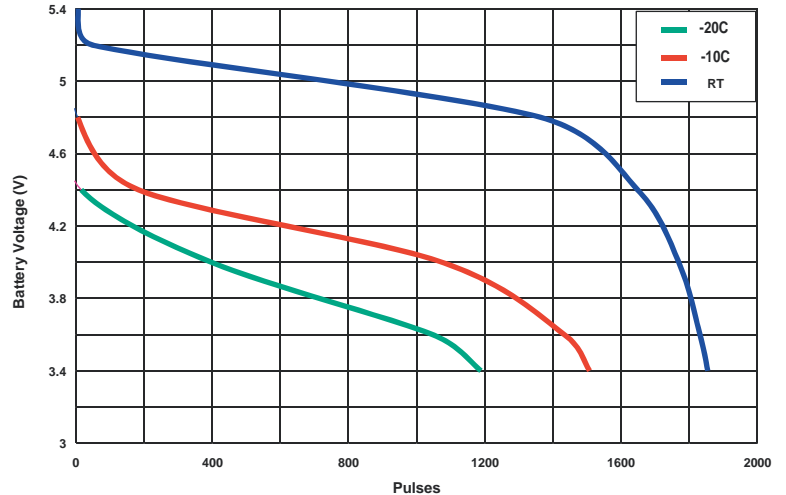

<b>Nominal Voltage:</b>	6 V
<b>Typical Voltage:</b>	6.4-6.6 V
<b>Nominal Internal Impedance:</b>	0.4 ohm @ 1kHz
<b>Average Weight:</b>	38 gm
<b>Typical Volume:</b>	22.6 cm <sup>3</sup>
<b>Terminals:</b>	Flat, Recessed Contacts Nickel Plated Steel
<b>Operating Temperature Range:</b>	-20°C to 75°C (-4°F to 167°F)
<b>NEDA/ANSI:</b>	5024LC
<b>IEC:</b>	CR-P2

**Delivered Energy vs. Power Drain  
@ Various Cutoff Voltage - Room Temperature**

**Duracell Ultra 223 Typical Performance**

\* Delivered capacity is dependent on the applied load, operating temperature and cut-off voltage. Please refer to the charts and discharge data shown for examples of the energy / service life that the battery will provide for various load conditions.

1.2 Amp, 3 sec on/ 7 sec off  
@ Various Temperatures

1.8 Amp 3 sec on/ 7 sec off  
@ Various Temperatures

Continuous Discharge  
RT to 3.4 Volts

0.9 Amp, 3 sec on/27 sec off  
@ Various Temperatures

**DURACELL**  
BATTERIES

Berkshire Corporate Park  
Bethel, CT 06801 U.S.A.  
Telephone: Toll-free 1-800-544-5454  
Internet: www.duracell.com

\* Delivered capacity is dependent on the applied load, operating temperature and cut-off voltage. Please refer to the charts and discharge data shown for examples of the energy / service life that the battery will provide for various load conditions.