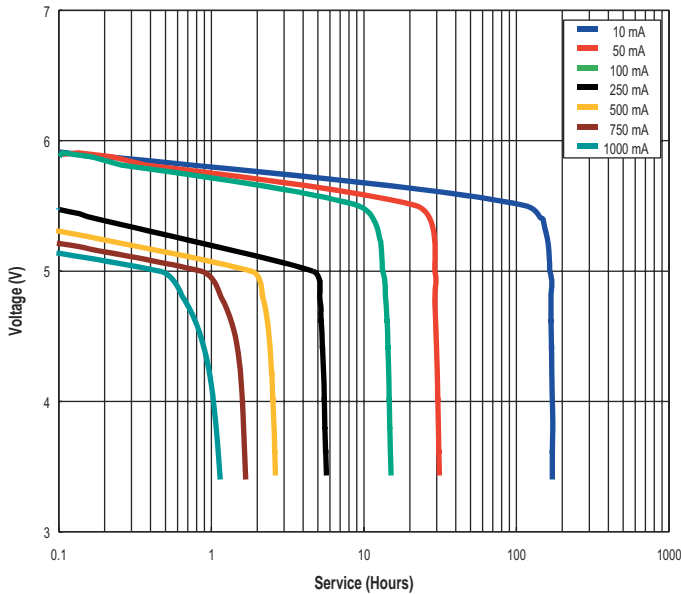

<b>Nominal Voltage:</b>	6 V
<b>Typical Voltage:</b>	6.4-6.6 V
<b>Nominal Internal Impedance:</b>	0.4 ohm @ 1kHz
<b>Average Weight:</b>	38 gm
<b>Typical Volume:</b>	22.6 cm <sup>3</sup>
<b>Terminals:</b>	Flat, Recessed Contacts Nickel Plated Steel
<b>Operating Temperature Range:</b>	-20°C to 75°C (-4°F to 167°F)
<b>NEDA/ANSI:</b>	5024LC
<b>IEC:</b>	CR-P2

**Delivered Energy vs. Power Drain  
@ Various Cutoff Voltage - Room Temperature**

**Duracell Ultra 223 Typical Performance**

\* Delivered capacity is dependent on the applied load, operating temperature and cut-off voltage. Please refer to the charts and discharge data shown for examples of the energy / service life that the battery will provide for various load conditions.

1.2 Amp, 3 sec on/ 7 sec off  
@ Various Temperatures

1.8 Amp 3 sec on/ 7 sec off  
@ Various Temperatures

Continuous Discharge  
RT to 3.4 Volts

0.9 Amp, 3 sec on/27 sec off  
@ Various Temperatures

**DURACELL**  
BATTERIES