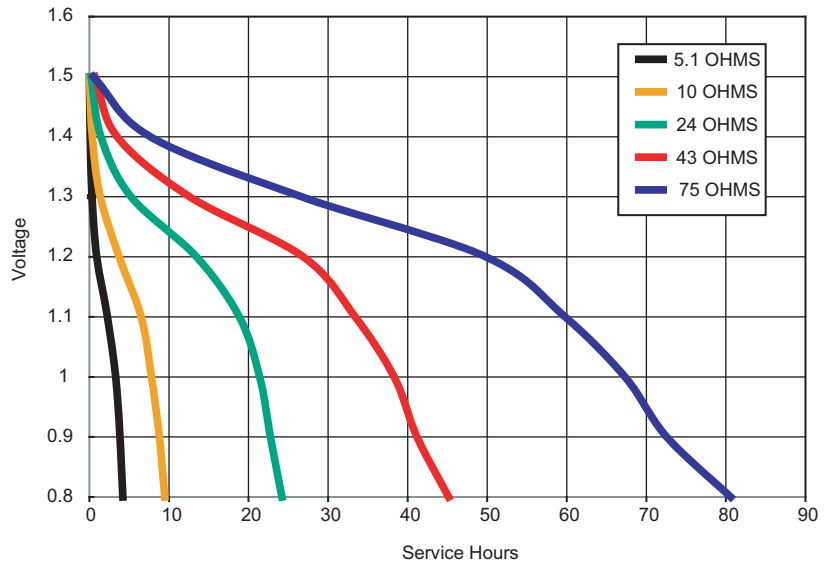

Nominal Voltage:	1.5 V
Operating Voltage	1.6 - 0.75V
Impedance:	250 m-ohm @ 1kHz
Typical Weight:	11 gm (0.4 oz.)
Typical Volume:	3.5 cm ³ (0.2 in. ³)
Terminals:	Flat
Storage Temperature Range:	-20°C to 35°C
Operating Temperature Range:	-20°C to 54°C (-4°F to 130°F)
ANSI:	24A
IEC:	LR03

TYPICAL DISCHARGE CHARACTERISTICS AT 21°C (70°F)

DURACELL®
BATTERIES

Berkshire Corporate Park
Bethel, CT 06801 U.S.A.
Telephone: Toll-free 1-800-544-5454
Internet: www.duracell.com

* Delivered capacity is dependent on the applied load, operating temperature and cut-off voltage. Please refer to the charts and discharge data shown for examples of the energy / service life that the battery will provide for various load conditions.