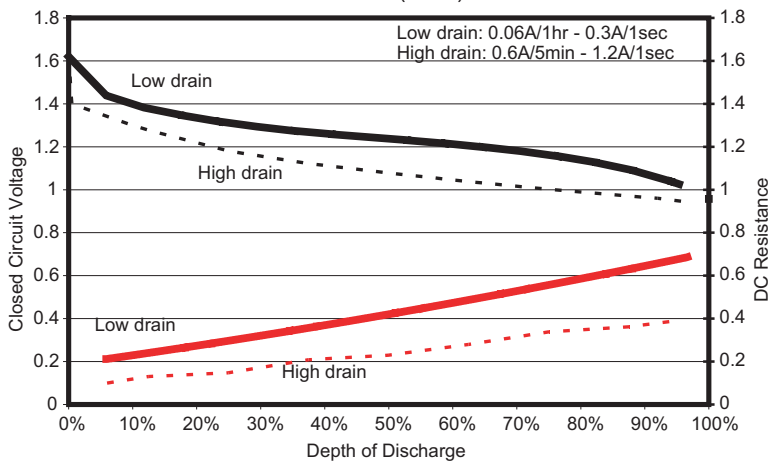

TYPICAL DISCHARGE CHARACTERISTICS AT 21°C (70°F)

DURACELL®
BATTERIES

Berkshire Corporate Park
Bethel, CT 06801 U.S.A.
Telephone: Toll-free 1-800-544-5454
Internet: www.duracell.com

* Delivered capacity is dependent on the applied load, operating temperature and cut-off voltage. Please refer to the charts and discharge data shown for examples of the energy / service life that the battery will provide for various load conditions.

TYPICAL CONSTANT CURRENT DISCHARGE CHARACTERISTICS AT 21°C (70°F)

TYPICAL DISCHARGE CHARACTERISTICS AT 21°C (70°F)

TYPICAL DISCHARGE CHARACTERISTICS AT 21°C (70°F)

TYPICAL DISCHARGE PERFORMANCE AT 21°C (70°F)

TYPICAL DC RESISTANCE CHARACTERISTICS AT 21°C (70°F)

DURACELL[®]
BATTERIES

Berkshire Corporate Park
Bethel, CT 06801 U.S.A.
Telephone: Toll-free 1-800-544-5454
Internet: www.duracell.com

* Delivered capacity is dependent on the applied load, operating temperature and cut-off voltage. Please refer to the charts and discharge data shown for examples of the energy / service life that the battery will provide for various load conditions.