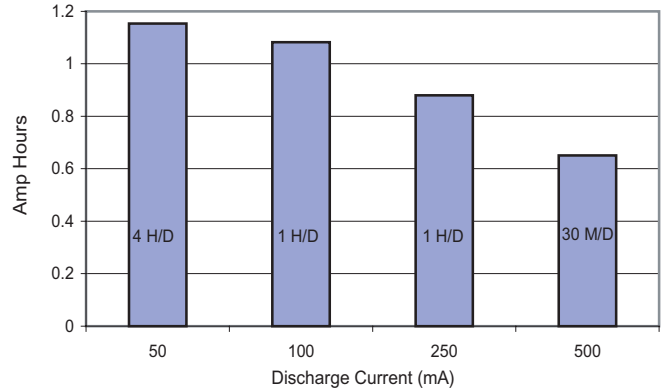

TYPICAL DC RESISTANCE CHARACTERISTICS AT 21°C (70°F)

DURACELL[®]
BATTERIES

Berkshire Corporate Park
Bethel, CT 06801 U.S.A.
Telephone: Toll-free 1-800-544-5454
Internet: www.duracell.com

* Delivered capacity is dependent on the applied load, operating temperature and cut-off voltage. Please refer to the charts and discharge data shown for examples of the energy / service life that the battery will provide for various load conditions.