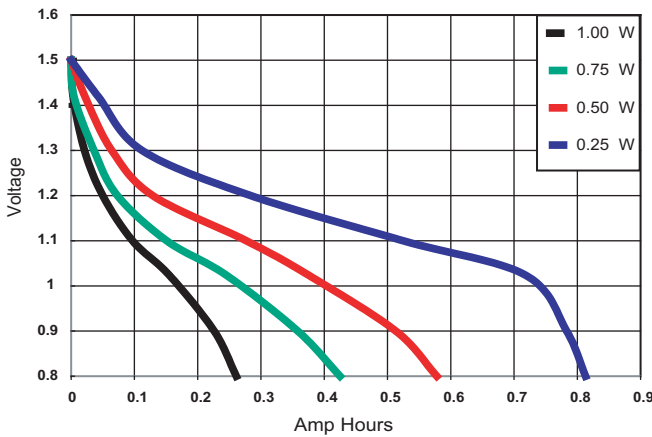

TYPICAL DISCHARGE CHARACTERISTICS AT 21°C (70°F)

DURACELL®
BATTERIES

Berkshire Corporate Park
Bethel, CT 06801 U.S.A.
Telephone: Toll-free 1-800-544-5454
Internet: www.duracell.com

* Delivered capacity is dependent on the applied load, operating temperature and cut-off voltage. Please refer to the charts and discharge data shown for examples of the energy / service life that the battery will provide for various load conditions.

TYPICAL CONSTANT CURRENT DISCHARGE CHARACTERISTICS AT 21°C (70°F)

TYPICAL DISCHARGE CHARACTERISTICS AT 21°C (70°F)

TYPICAL DISCHARGE CHARACTERISTICS AT 21°C (70°F)

TYPICAL DISCHARGE PERFORMANCE AT 21°C (70°F)