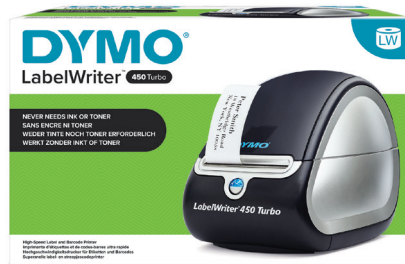

## LabelWriter™ 450 Turbo

### HIGH-SPEED LABEL PRINTER FOR PC AND MAC®

- Save time - print up to 71 labels per minute\*
- Label, mail, and file smarter directly from text in Microsoft® Word, Excel®, Outlook®, Google Contacts® and more with DYMO® Connect for Desktop Software
- Customize and print address, shipping, file folder and barcode labels, plus name badges and more - all from your PC or MAC®
- Create custom labels from 60+ label styles and layouts
- Direct Thermal printing technology - no ink or toner needed
- For even more features, download DYMO® Connect for Desktop Software

\* 4-line address label

### Single Unit Includes:

- LabelWriter 450 Turbo
- Address Labels Starter Roll
- Power Adapter
- Power Cable
- USB Cable
- Quick Start Guide
- 2 + 1 - Year Limited Warranty\*\*