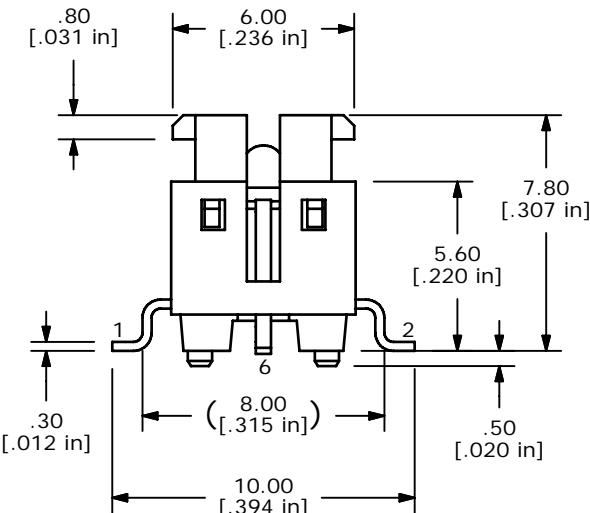

- NOTES:
1. ALL DIMENSIONS IN MM [INCH]
 2. GENERAL TOLERANCE: X.X=±0.4
X.XX=±0.25
 3. CONTACT RATING: 50mA @ 12VDC
 4. CONTACT RESISTANCE: 100 mΩ MAX.
 5. INSULATION RESISTANCE: 100MΩ MIN @ 500VDC.
 - ▲ 6. OPERATING FORCE: 260 ± 50gf
 7. TRAVEL: 0.2 ± 0.1mm
 8. OPERATING TEMPERATURE: -25°C TO + 70°C
 9. OPERATING LIFE: 200,000 CYCLES
 - ▲ 10. LED: BLUE
 11. ▲ DENOTES CRITICAL PARAMETERS
 12. 2002/95/EC (ROHS) COMPLIANT
 13. PARTS TO BE PACKAGED IN TAPE & REEL, 450 PIECES PER REEL

▲ LED SPECS	UNITS	VALUE
FORWARD CURRENT	mA	20
FORWARD VOLTAGE @20mA	V	3.2 TYP; 3.6 MAX
LUMINOUS INTENSITY @ 20mA	mcd	200 TYP

B	20570	Chg T&R Qty from 500 to 450	4/25/12	rc
A	20373	New Release	12/12/11	rc
REV	PCR NO	DESCRIPTION	DATE	BY

TITLE TL3240F260B				
SCALE	DATE	DR	DWG	REV
4	12/12/2011	rc	N324008	B

THE INFORMATION CONTAINED IN THIS DOCUMENT IS PROPRIETARY TO E-SWITCH AND IS NOT TO BE COPIED OR TRANSFERRED

X-ON Electronics

Largest Supplier of Electrical and Electronic Components