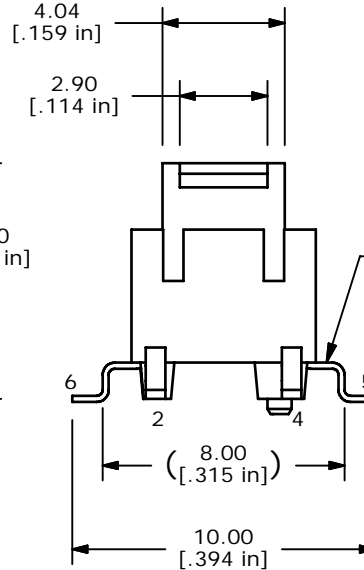

- NOTES:
1. ALL DIMENSIONS IN MM [INCH]
 2. GENERAL TOLERANCE: X.X=±0.4
X.XX=±0.25
 3. CONTACT RATING: 50mA @ 12VDC
 4. CONTACT RESISTANCE: 100 mΩ MAX.
 5. INSULATION RESISTANCE: 100MΩ MIN @ 500VDC.
 - ▲ 6. OPERATING FORCE: 260 ± 50gf
 7. TRAVEL: 0.2 ± 0.1mm
 8. OPERATING TEMPERATURE: -25°C TO + 70°C
 9. OPERATING LIFE: 200,000 CYCLES
 - ▲ 10. LED: BLUE
 11. ▲ DENOTES CRITICAL PARAMETERS
 12. 2002/95/EC (ROHS) COMPLIANT
 13. PARTS TO BE PACKAGED IN TAPE & REEL, 450 PIECES PER REEL

▲ LED SPECS	UNITS	VALUE
FORWARD CURRENT	mA	20
FORWARD VOLTAGE @20mA	V	3.2 TYP; 3.6 MAX
LUMINOUS INTENSITY @ 20mA	mcd	200 TYP

B	20570	Chg T&R Qty from 500 to 450	4/25/12	rc
A	20373	New Release	12/12/11	rc
REV	PCR NO	DESCRIPTION	DATE	BY

TITLE TL3240F260B				
SCALE	DATE	DR	DWG	REV
4	12/12/2011	rc	N324008	B

THE INFORMATION CONTAINED IN THIS DOCUMENT IS PROPRIETARY TO E-SWITCH AND IS NOT TO BE COPIED OR TRANSFERRED

X-ON Electronics

Largest Supplier of Electrical and Electronic Components