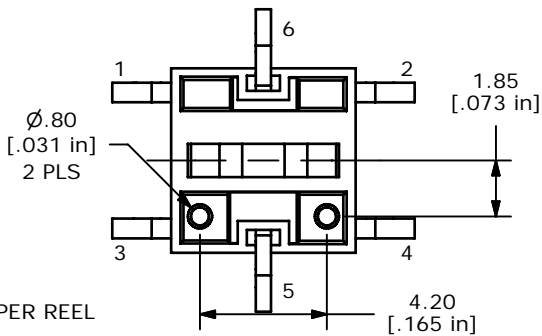

- NOTES:
1. ALL DIMENSIONS IN MM [INCH]
 2. GENERAL TOLERANCE: X.X=±0.4
X.XX=±0.25
 3. CONTACT RATING: 50mA @ 12VDC
 4. CONTACT RESISTANCE: 100 mΩ MAX.
 5. INSULATION RESISTANCE: 100MΩ MIN @ 500VDC.
 - ▲ 6. OPERATING FORCE: 260 ± 50gf
 7. TRAVEL: 0.2 ± 0.1mm
 8. OPERATING TEMPERATURE: -25°C TO + 70°C
 9. OPERATING LIFE: 200,000 CYCLES
 - ▲ 10. LED: BLUE
 11. ▲ DENOTES CRITICAL PARAMETERS
 12. 2002/95/EC (ROHS) COMPLIANT
 13. PARTS TO BE PACKAGED IN TAPE & REEL, 450 PIECES PER REEL

▲ LED SPECS	UNITS	VALUE
FORWARD CURRENT	mA	20
FORWARD VOLTAGE @20mA	V	3.2 TYP; 3.6 MAX
LUMINOUS INTENSITY @ 20mA	mcd	200 TYP

B	20570	Chg T&R Qty from 500 to 450	4/25/12	rc
A	20373	New Release	12/12/11	rc
REV	PCR NO	DESCRIPTION	DATE	BY

TITLE TL3240F260B				
SCALE	DATE	DR	DWG	REV
4	12/12/2011	rc	N324008	B

THE INFORMATION CONTAINED IN THIS DOCUMENT IS PROPRIETARY TO E-SWITCH AND IS NOT TO BE COPIED OR TRANSFERRED

X-ON Electronics

Largest Supplier of Electrical and Electronic Components