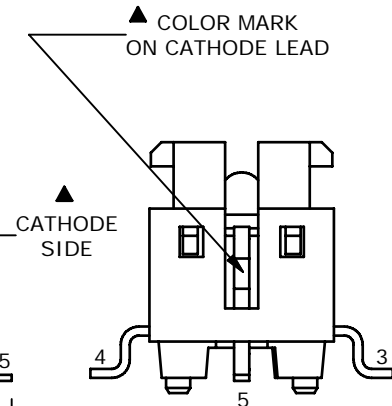

- NOTES:
1. ALL DIMENSIONS IN MM [INCH]
 2. GENERAL TOLERANCE: X.X=±0.4
X.XX=±0.25
 3. CONTACT RATING: 50mA @ 12VDC
 4. CONTACT RESISTANCE: 100 mΩ MAX.
 5. INSULATION RESISTANCE: 100MΩ MIN @ 500VDC.
 - ▲ 6. OPERATING FORCE: 260 ± 50gf
 7. TRAVEL: 0.2 ± 0.1mm
 8. OPERATING TEMPERATURE: -25°C TO + 70°C
 9. OPERATING LIFE: 200,000 CYCLES
 - ▲ 10. LED: BLUE
 11. ▲ DENOTES CRITICAL PARAMETERS
 12. 2002/95/EC (ROHS) COMPLIANT
 13. PARTS TO BE PACKAGED IN TAPE & REEL, 450 PIECES PER REEL

▲ LED SPECS	UNITS	VALUE
FORWARD CURRENT	mA	20
FORWARD VOLTAGE @20mA	V	3.2 TYP; 3.6 MAX
LUMINOUS INTENSITY @ 20mA	mcd	200 TYP

B	20570	Chg T&R Qty from 500 to 450	4/25/12	rc
A	20373	New Release	12/12/11	rc
REV	PCR NO	DESCRIPTION	DATE	BY

TITLE TL3240F260B				
SCALE	DATE	DR	DWG	REV
4	12/12/2011	rc	N324008	B

THE INFORMATION CONTAINED IN THIS DOCUMENT IS PROPRIETARY TO E-SWITCH AND IS NOT TO BE COPIED OR TRANSFERRED

X-ON Electronics

Largest Supplier of Electrical and Electronic Components