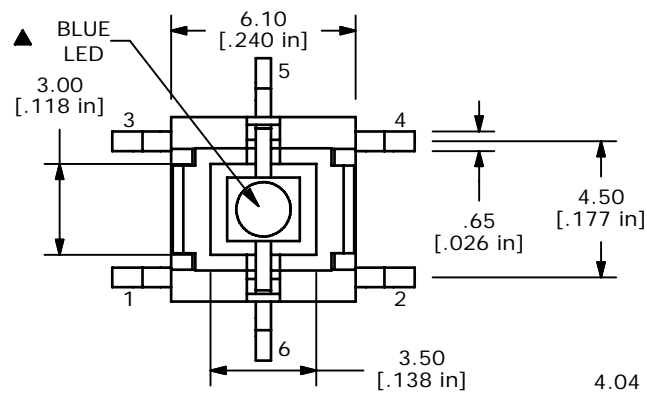

- NOTES:
1. ALL DIMENSIONS IN MM [INCH]
 2. GENERAL TOLERANCE: X.X=±0.4
X.XX=±0.25
 3. CONTACT RATING: 50mA @ 12VDC
 4. CONTACT RESISTANCE: 100 mΩ MAX.
 5. INSULATION RESISTANCE: 100MΩ MIN @ 500VDC.
 - ▲ 6. OPERATING FORCE: 260 ± 50gf
 7. TRAVEL: 0.2 ± 0.1mm
 8. OPERATING TEMPERATURE: -25°C TO + 70°C
 9. OPERATING LIFE: 200,000 CYCLES
 - ▲ 10. LED: BLUE
 11. ▲ DENOTES CRITICAL PARAMETERS
 12. 2002/95/EC (ROHS) COMPLIANT
 13. PARTS TO BE PACKAGED IN TAPE & REEL, 450 PIECES PER REEL

▲ LED SPECS	UNITS	VALUE
FORWARD CURRENT	mA	20
FORWARD VOLTAGE @20mA	V	3.2 TYP; 3.6 MAX
LUMINOUS INTENSITY @ 20mA	mcd	200 TYP

B	20570	Chg T&R Qty from 500 to 450	4/25/12	rc
A	20373	New Release	12/12/11	rc
REV	PCR NO	DESCRIPTION	DATE	BY

TITLE TL3240F260B				
SCALE	DATE	DR	DWG	REV
4	12/12/2011	rc	N324008	B

THE INFORMATION CONTAINED IN THIS DOCUMENT IS PROPRIETARY TO E-SWITCH AND IS NOT TO BE COPIED OR TRANSFERRED

X-ON Electronics

Largest Supplier of Electrical and Electronic Components