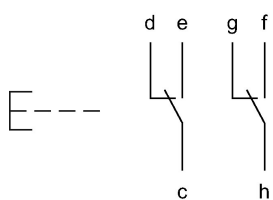

Contacts 2 C
Contact material Silver
Switching current 10 A
Switching voltage 400 V AC
Switching system Snap-action switching element

Function

Pushbutton

EAO – Your Expert Partner for Human Machine Interfaces

02-612.011 - Pushbutton actuator

Dimensions

Mounting cut-outs

Wiring diagram

Legend

Contacts: C = Changeover

Switching action: B = Momentary

X-ON Electronics