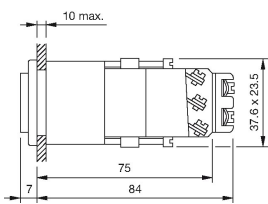

Mounting

Mounting cut-out 21,2 mm x 29,2 mm
Design flush

Front

Front dimension 24 mm x 36 mm
Front bezel colour black
Front bezel material Plastic
Front shape rectangular

Other Attributes

Weight 0,050 kg

Operating-/Indication part

02-612.011 - Pushbutton actuator

Dimensions

Mounting cut-outs

Wiring diagram

Legend

Contacts: C = Changeover

Switching action: B = Momentary

X-ON Electronics