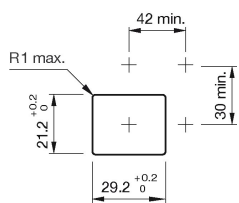

Mounting

Mounting cut-out 21,2 mm x 29,2 mm
Design flush

Front

Front dimension 24 mm x 36 mm
Front bezel colour black
Front bezel material Plastic
Front shape rectangular

Other Attributes

Weight 0,050 kg

Operating-/Indication part

02-612.011 - Pushbutton actuator

Dimensions

Mounting cut-outs

Wiring diagram

Legend

Contacts: C = Changeover

Switching action: B = Momentary

X-ON Electronics