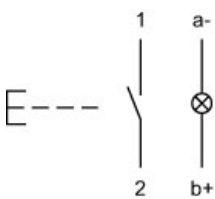

Function

Mushroom-head pushbutton

EAO – Your Expert Partner for Human Machine Interfaces

14-435.036 - Mushroom-head pushbutton actuator illuminated

Dimensions

H = Universal terminal 2.0 x 0.5 mm

Mounting cut-outs

Wiring diagram

Component layout

Legend

Contacts: NO = Normally open
Switching action: B = Momentary

X-ON Electronics

Largest Supplier of Electrical and Electronic Components

Click to view similar products for [Switch Actuators](#) category: