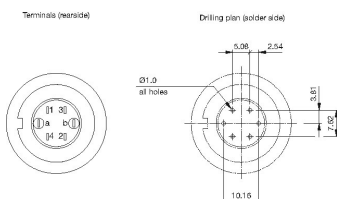

Mounting

Mounting cut-out
Design Ø 22,3 mm
raised

Front

Front dimension
Front shape Ø 29 mm
round

Other Attributes

Weight 0,015 kg

Operating-/Indication part

Lens illumination illuminative

Function

Mushroom-head pushbutton

EAO – Your Expert Partner for Human Machine Interfaces

14-435.036 - Mushroom-head pushbutton actuator illuminated

Dimensions

H = Universal terminal 2.0 x 0.5 mm

Mounting cut-outs

Wiring diagram

Component layout

Legend

Contacts: NO = Normally open
Switching action: B = Momentary

X-ON Electronics

Largest Supplier of Electrical and Electronic Components

Click to view similar products for [Switch Actuators](#) category: