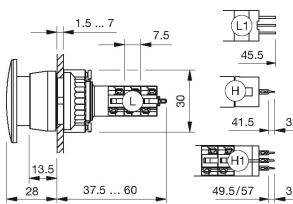

Mounting

Mounting cut-out
Design Ø 22,3 mm
raised

Front

Front dimension
Front shape Ø 29 mm
round

Other Attributes

Weight 0,015 kg

Operating-/Indication part

Lens illumination illuminative

IP-Rating

Front protection IP67

Connection Method

Terminal Universal 2.0 x 0.5 mm

Actuator

Switching action Momentary
Housing colour black
Housing material Plastic

Switching element

Switching system Low-level element
Contacts 1 NO
Switching current 0.1 A
Switching voltage 42 V AC/DC
Contact material

Function

Mushroom-head pushbutton

EAO – Your Expert Partner for Human Machine Interfaces

14-435.036 - Mushroom-head pushbutton actuator illuminated

Dimensions

H = Universal terminal 2.0 x 0.5 mm

Mounting cut-outs

Wiring diagram

Component layout

Legend

Contacts: NO = Normally open
Switching action: B = Momentary

X-ON Electronics

Largest Supplier of Electrical and Electronic Components

Click to view similar products for [Switch Actuators](#) category: