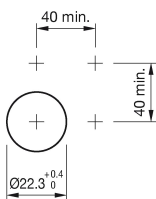

Mounting

Mounting cut-out
Design Ø 22,3 mm
raised

Front

Front dimension
Front shape Ø 29 mm
round

Other Attributes

Weight 0,015 kg

Operating-/Indication part

Lens illumination illuminative

Function

Mushroom-head pushbutton

EAO – Your Expert Partner for Human Machine Interfaces

14-435.036 - Mushroom-head pushbutton actuator illuminated

Dimensions

H = Universal terminal 2.0 x 0.5 mm

Mounting cut-outs

Wiring diagram

Component layout

Legend

Contacts: NO = Normally open
Switching action: B = Momentary

X-ON Electronics

Largest Supplier of Electrical and Electronic Components

Click to view similar products for [Switch Actuators](#) category: