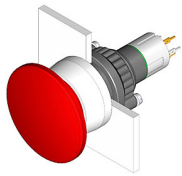

EAO – Your Expert Partner for Human Machine Interfaces

14-435.036 - Mushroom-head pushbutton actuator illuminated

14-435.036 - Mushroom-head pushbutton actuator illuminated

Attention: The preview is based on a sample product. This can differ from your current configuration.

Mounting

Mounting cut-out
Design Ø 22,3 mm
raised

Front

Front dimension
Front shape Ø 29 mm
round

Other Attributes

Weight 0,015 kg

Operating-/Indication part

Lens illumination illuminative

IP-Rating

Front protection IP67

Connection Method

Terminal Universal 2.0 x 0.5 mm

Actuator

Switching action Momentary
Housing colour black
Housing material Plastic

Switching element

Switching system Low-level element
Contacts 1 NO
Switching current 0.1 A
Switching voltage 42 V AC/DC
Contact material

Function

Mushroom-head pushbutton

EAO – Your Expert Partner for Human Machine Interfaces

14-435.036 - Mushroom-head pushbutton actuator illuminated

Dimensions

H = Universal terminal 2.0 x 0.5 mm

Mounting cut-outs