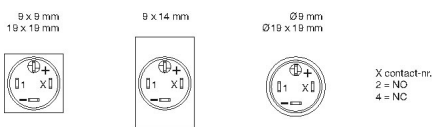

Mounting

Design flush

Front

Front bezel colour black
Front bezel material Plastic

Other Attributes

Weight 0,002 kg

Operating-/Indication part

Lens illumination illuminative

Function

Pushbutton

EAO – Your Expert Partner for Human Machine Interfaces

18-167.035 - Pushbutton actuator

Dimensions

Mounting cut-outs

Wiring diagram

Component layout

Additional information

+/- terminals are not connected

Legend

Contacts: NO = Normally open
Switching action: B = Momentary

X-ON Electronics

Largest Supplier of Electrical and Electronic Components

Click to view similar products for [Pushbutton Switches](#) category: