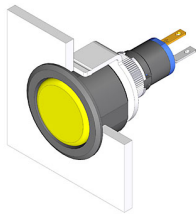

EAO – Your Expert Partner for Human Machine Interfaces

18-167.035 - Pushbutton actuator

18-167.035 - Pushbutton actuator

Attention: The preview is based on a sample product. This can differ from your current configuration.

Mounting

Design flush

Front

Front bezel colour black
Front bezel material Plastic

Other Attributes

Weight 0,002 kg

Operating-/Indication part

Lens illumination illuminative

IP-Rating

Front protection IP40

Connection Method

Terminal Solder

Actuator

Switching action Momentary
Housing colour black
Housing material Plastic

Switching element

Switching system Snap-action switching element
Contacts 1 NO
Switching voltage 42 V AC/DC
Switching current 0.1 A
Contact material