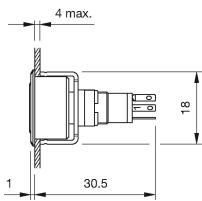

Mounting

Design flush

Front

Front bezel colour black
Front bezel material Plastic

Other Attributes

Weight 0,002 kg

Operating-/Indication part

Lens illumination illuminative

IP-Rating

Front protection IP40

Connection Method

Terminal Solder

Actuator

Switching action Momentary
Housing colour black
Housing material Plastic

Switching element

Switching system Snap-action switching element
Contacts 1 NO
Switching voltage 42 V AC/DC
Switching current 0.1 A
Contact material

Function

Pushbutton

EAO – Your Expert Partner for Human Machine Interfaces

18-167.035 - Pushbutton actuator

Dimensions

Mounting cut-outs

Wiring diagram

Component layout