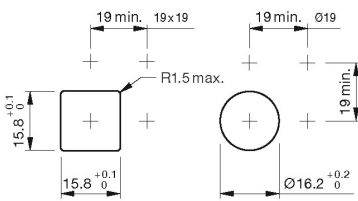

Mounting

Design flush

Front

Front bezel colour black
Front bezel material Plastic

Other Attributes

Weight 0,002 kg

Operating-/Indication part

Lens illumination illuminative

Function

Pushbutton

EAO – Your Expert Partner for Human Machine Interfaces

18-167.035 - Pushbutton actuator

Dimensions

Mounting cut-outs

Wiring diagram

Component layout