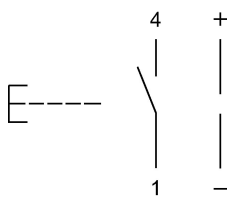

Function

Pushbutton

EAO – Your Expert Partner for Human Machine Interfaces

18-167.035 - Pushbutton actuator

Dimensions

Mounting cut-outs

Wiring diagram

Component layout

Additional information

+/- terminals are not connected

Legend

Contacts: NO = Normally open
Switching action: B = Momentary

X-ON Electronics

Largest Supplier of Electrical and Electronic Components

Click to view similar products for [Pushbutton Switches](#) category: