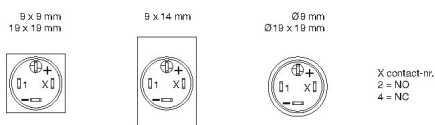

Mounting

Design flush

Front

Front bezel colour black
Front bezel material Plastic

Other Attributes

Weight 0,002 kg

Operating-/Indication part

Lens illumination illuminative

Function

Pushbutton

EAO – Your Expert Partner for Human Machine Interfaces

18-187.035 - Pushbutton actuator

Dimensions

Mounting cut-outs

Wiring diagram

Component layout

Additional information

+/- terminals are not connected

Legend

Contacts: NO = Normally open
Switching action: B = Momentary

X-ON Electronics

Largest Supplier of Electrical and Electronic Components

Click to view similar products for [Pushbutton Switches](#) category: