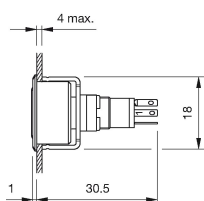

Mounting

Design flush

Front

Front bezel colour black
Front bezel material Plastic

Other Attributes

Weight 0,002 kg

Operating-/Indication part

Lens illumination illuminative

IP-Rating

Front protection IP40

Connection Method

Terminal Solder

Actuator

Switching action Momentary
Housing colour black
Housing material Plastic

Switching element

Switching system Snap-action switching element
Contacts 1 NO
Switching voltage 42 V AC/DC
Switching current 0.1 A
Contact material

Function

Pushbutton

EAO – Your Expert Partner for Human Machine Interfaces

18-187.035 - Pushbutton actuator

Dimensions

Mounting cut-outs

Wiring diagram

Component layout