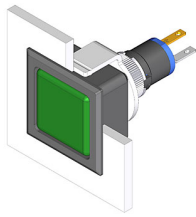

EAO – Your Expert Partner for Human Machine Interfaces

18-187.035 - Pushbutton actuator

18-187.035 - Pushbutton actuator

Attention: The preview is based on a sample product. This can differ from your current configuration.

Mounting

Design flush

Front

Front bezel colour black
Front bezel material Plastic

Other Attributes

Weight 0,002 kg

Operating-/Indication part

Lens illumination illuminative

IP-Rating

Front protection IP40

Connection Method

Terminal Solder

Actuator

Switching action Momentary
Housing colour black
Housing material Plastic

Switching element

Switching system Snap-action switching element
Contacts 1 NO
Switching voltage 42 V AC/DC
Switching current 0.1 A
Contact material