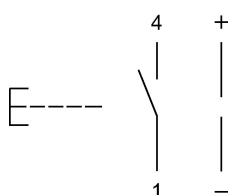

Function

Pushbutton

EAO – Your Expert Partner for Human Machine Interfaces

18-187.035 - Pushbutton actuator

Dimensions

Mounting cut-outs

Wiring diagram

Component layout

Additional information

+/- terminals are not connected

Legend

Contacts: NO = Normally open
Switching action: B = Momentary

X-ON Electronics

Largest Supplier of Electrical and Electronic Components

Click to view similar products for [Pushbutton Switches](#) category: