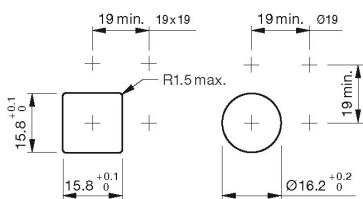

Mounting

Design flush

Front

Front bezel colour black
Front bezel material Plastic

Other Attributes

Weight 0,002 kg

Operating-/Indication part

Lens illumination illuminative

Function

Pushbutton

EAO – Your Expert Partner for Human Machine Interfaces

18-187.035 - Pushbutton actuator

Dimensions

Mounting cut-outs

Wiring diagram

Component layout

Additional information

+/- terminals are not connected

Legend

Contacts: NO = Normally open
Switching action: B = Momentary

X-ON Electronics

Largest Supplier of Electrical and Electronic Components

Click to view similar products for [Pushbutton Switches](#) category: