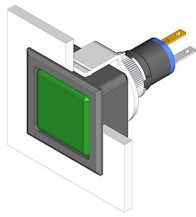

EAO – Your Expert Partner for Human Machine Interfaces

18-188.035 - Pushbutton actuator

18-188.035 - Pushbutton actuator

Attention: The preview is based on a sample product. This can differ from your current configuration.

Mounting

Design flush

Front

Front bezel colour black
Front bezel material Plastic

Other Attributes

Weight 0,002 kg

Operating-/Indication part

Lens illumination illuminative

IP-Rating

Front protection IP40

Connection Method

Terminal Solder

Actuator

Switching action Momentary
Housing colour black
Housing material Plastic

Switching element

Switching system Snap-action switching element
Contacts 1 NC
Switching voltage 42 V AC/DC
Switching current 0.1 A
Contact material