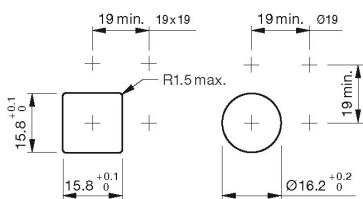

Mounting

Design flush

Front

Front bezel colour black
Front bezel material Plastic

Other Attributes

Weight 0,002 kg

Operating-/Indication part

Lens illumination illuminative

Function

Pushbutton

EAO – Your Expert Partner for Human Machine Interfaces

18-188.035 - Pushbutton actuator

Dimensions

Mounting cut-outs

Wiring diagram

Component layout