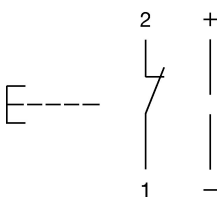

Function

Pushbutton

EAO – Your Expert Partner for Human Machine Interfaces

18-188.035 - Pushbutton actuator

Dimensions

Mounting cut-outs

Wiring diagram

Component layout

Additional information

+/- terminals are not connected

Legend

Contacts: NC = Normally closed
Switching action: B = Momentary

X-ON Electronics

Largest Supplier of Electrical and Electronic Components

Click to view similar products for [Pushbutton Switches](#) category: