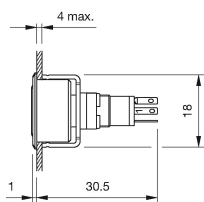

Mounting

Design flush

Front

Front bezel colour black
Front bezel material Plastic

Other Attributes

Weight 0,002 kg

Operating-/Indication part

Lens illumination illuminative

IP-Rating

Front protection IP40

Connection Method

Terminal Solder

Actuator

Switching action Momentary
Housing colour black
Housing material Plastic

Switching element

Switching system Snap-action switching element
Contacts 1 NC
Switching voltage 42 V AC/DC
Switching current 0.1 A
Contact material

Function

Pushbutton

EAO – Your Expert Partner for Human Machine Interfaces

18-188.035 - Pushbutton actuator

Dimensions

Mounting cut-outs

Wiring diagram

Component layout