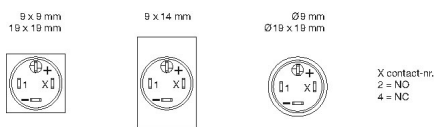

Mounting

Design flush

Front

Front bezel colour black
Front bezel material Plastic

Other Attributes

Weight 0,002 kg

Operating-/Indication part

Lens illumination illuminative

Function

Pushbutton

EAO – Your Expert Partner for Human Machine Interfaces

18-188.035 - Pushbutton actuator

Dimensions

Mounting cut-outs

Wiring diagram

Component layout