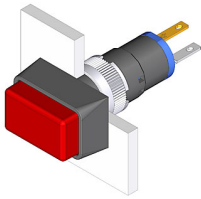

EAO – Your Expert Partner for Human Machine Interfaces

18-247.035 - Pushbutton actuator

18-247.035 - Pushbutton actuator

Attention: The preview is based on a sample product. This can differ from your current configuration.

Mounting

Mounting cut-out Ø 8 mm
Design raised

Front

Front dimension 9 mm x 14 mm
Front shape rectangular
Front bezel colour black
Front bezel material Plastic

Other Attributes

Weight 0,002 kg

Operating-/Indication part

Lens illumination illuminative

IP-Rating

Front protection IP40

Connection Method

Terminal Solder

Actuator

Switching action Maintained
Housing colour black
Housing material Plastic

Switching element

Switching system Snap-action switching element
Contacts 1 NO
Switching voltage 42 V AC/DC
Switching current 0.1 A
Contact material

Function

Pushbutton