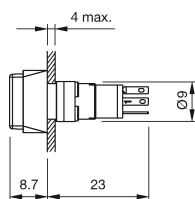

#### Mounting

Mounting cut-out Ø 8 mm  
Design raised

## Dimensions