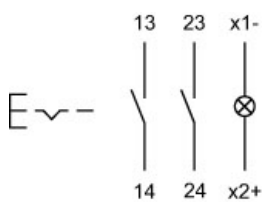

22-223.011 - Mushroom-head pushbutton actuator

Dimensions

X = Screw terminal

Mounting cut-outs

Wiring diagram

Legend

Contacts: NO = Normally open
Switching action: C = Maintained

X-ON Electronics