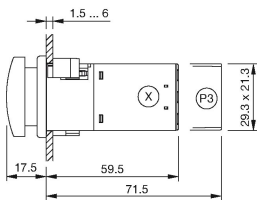

Mounting

Mounting cut-out 22 mm x 30 mm
Design flush

Front

Front dimension 24 mm x 36 mm
Front bezel colour black
Front bezel material Plastic
Front shape rectangular

Other Attributes

Weight 0,044 kg

Operating-/Indication part

22-223.011 - Mushroom-head pushbutton actuator

Dimensions

X = Screw terminal

Mounting cut-outs

Wiring diagram

Legend

Contacts: NO = Normally open
Switching action: C = Maintained

X-ON Electronics