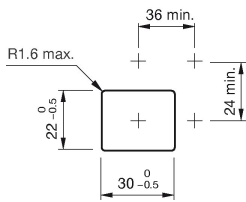

Mounting

Mounting cut-out 22 mm x 30 mm
Design flush

Front

Front dimension 24 mm x 36 mm
Front bezel colour black
Front bezel material Plastic
Front shape rectangular

Other Attributes

Weight 0,044 kg

Operating-/Indication part

Switching system Snap-action switching element
Contacts 2 NO
Switching voltage 400 V AC
Switching current 10 A
Contact material Silver

Function

Mushroom-head pushbutton

EAO – Your Expert Partner for Human Machine Interfaces

22-223.011 - Mushroom-head pushbutton actuator

Dimensions

X = Screw terminal

Mounting cut-outs

Wiring diagram

Legend

Contacts: NO = Normally open
Switching action: C = Maintained

X-ON Electronics