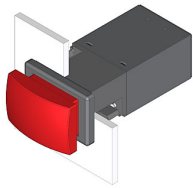

EAO – Your Expert Partner for Human Machine Interfaces

22-223.011 - Mushroom-head pushbutton actuator

22-223.011 - Mushroom-head pushbutton actuator

Attention: The preview is based on a sample product. This can differ from your current configuration.

Mounting

Mounting cut-out 22 mm x 30 mm
Design flush

Front

Front dimension 24 mm x 36 mm
Front bezel colour black
Front bezel material Plastic
Front shape rectangular

Other Attributes

Weight 0,044 kg

Operating-/Indication part

Lens illumination

IP-Rating

Front protection IP65

Connection Method

Terminal Screw terminal

Actuator

Switching action Maintained
Housing colour black
Housing material Plastic

Switching element

Switching system Snap-action switching element
Contacts 2 NO
Switching voltage 400 V AC
Switching current 10 A
Contact material Silver

Function

Mushroom-head pushbutton

EAO – Your Expert Partner for Human Machine Interfaces