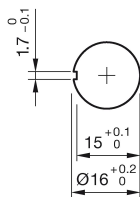

Mounting

Mounting cut-out Ø 16 mm
Design raised

Front

Front shape round
Front dimension Ø 27 mm

Other Attributes

Marking Arrows
Weight 0,02 kg

Operating-/Indication part

Lens material Plastic
Lens colour red
Lens profile Mushroom
Lens illumination non-illuminative
Lens optics opaque

EAO – Your Expert Partner for Human Machine Interfaces

61-3440.4/D - Stop switch actuator

Dimensions

L1 = Solder/Plug-in terminal 2.8 x 0.5 mm

Mounting cut-outs

Wiring diagram

Additional information

Twist to unlock clockwise
Position indication ring black
with metal fixing nut