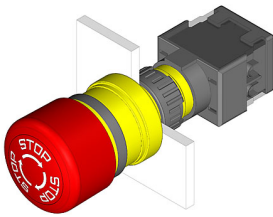

EAO – Your Expert Partner for Human Machine Interfaces

61-3440.4/D - Stop switch actuator

61-3440.4/D - Stop switch actuator

Attention: The preview is based on a sample product. This can differ from your current configuration.

Mounting

Mounting cut-out Ø 16 mm
Design raised

Front

Front shape round
Front dimension Ø 27 mm

Other Attributes

Marking Arrows
Weight 0,02 kg

Operating-/Indication part

Lens material Plastic
Lens colour red
Lens profile Mushroom
Lens illumination non-illuminative
Lens optics opaque

IP-Rating

Front protection IP65

Actuator

Switching action Maintained
Housing colour yellow
Housing material Plastic

Switching element

max. number of switching elements 1

Function

Stop switch

EAO – Your Expert Partner for Human Machine Interfaces

61-3440.4/D - Stop switch actuator

Dimensions

L1 = Solder/Plug-in terminal 2.8 x 0.5 mm

Mounting cut-outs

Wiring diagram

Additional information

Twist to unlock clockwise
Position indication ring black
with metal fixing nut