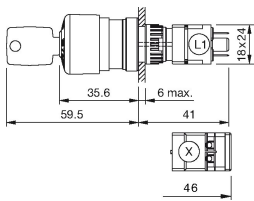

Mounting

Mounting cut-out Ø 16 mm
Design raised

Front

Front shape round
Front dimension Ø 27 mm

Other Attributes

Marking Arrows
Weight 0,02 kg

Operating-/Indication part

Lens material Plastic
Lens colour red
Lens profile Mushroom
Lens illumination non-illuminative
Lens optics opaque

IP-Rating

Front protection IP65

Actuator

Switching action Maintained
Housing colour yellow
Housing material Plastic

Switching element

max. number of switching elements 1

Function

Stop switch

EAO – Your Expert Partner for Human Machine Interfaces

61-3440.4/D - Stop switch actuator

Dimensions

L1 = Solder/Plug-in terminal 2.8 x 0.5 mm

Mounting cut-outs

Wiring diagram

Additional information

Twist to unlock clockwise
Position indication ring black
with metal fixing nut