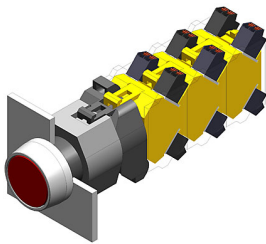

EAO – Your Expert Partner for Human Machine Interfaces

704.030.5 - Illuminated pushbutton actuator

704.030.5 - Illuminated pushbutton actuator

Attention: The preview is based on a sample product. This can differ from your current configuration.

Mounting

Mounting cut-out Ø 22.5 mm
Design raised

Front

Front shape round
Front dimension Ø 29 mm
Front ring material Plastic
Front ring colour grey

Other Attributes

Weight 0.056 kg

Operating-/Indication part

Lens optics transparent
Lens material Plastic
Lens colour green
Lens profile flat

IP-Rating

Front protection IP 65

Connection Method

Terminal Screw

Actuator

Switching action Momentary
Housing material Plastic
Housing colour grey

Function

Illuminated pushbutton

EAO – Your Expert Partner for Human Machine Interfaces

704.030.5 - Illuminated pushbutton actuator

Dimensions

X = Screw terminal

Mounting cut-outs

PIT = Push-in terminal