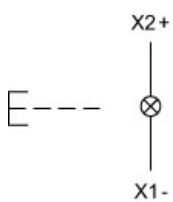

Wiring diagram

Additional information

Frontring with protective cover to be mounted with a torque of 40 Ncm onto actuator
Max. 3 switching elements can be clipped on

Legend

Switching action: B = Momentary