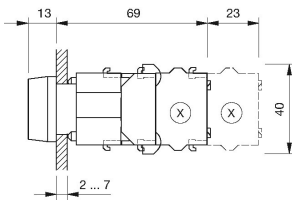

Mounting

Mounting cut-out Ø 22.5 mm
Design raised

Front

Front shape round
Front dimension Ø 29 mm
Front ring material Plastic
Front ring colour grey

Other Attributes

Weight 0.056 kg

Operating-/Indication part

Function

Illuminated pushbutton

EAO – Your Expert Partner for Human Machine Interfaces

704.030.5 - Illuminated pushbutton actuator

Dimensions

X = Screw terminal

Mounting cut-outs

PIT = Push-in terminal