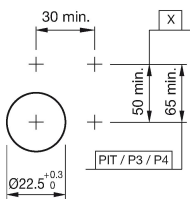

Mounting

Mounting cut-out Ø 22.5 mm
Design raised

Front

Front shape round
Front dimension Ø 29 mm
Front ring material Plastic
Front ring colour grey

Other Attributes

Weight 0.056 kg

Operating-/Indication part

Function

Illuminated pushbutton

EAO – Your Expert Partner for Human Machine Interfaces

704.030.5 - Illuminated pushbutton actuator

Dimensions

X = Screw terminal

Mounting cut-outs

PIT = Push-in terminal