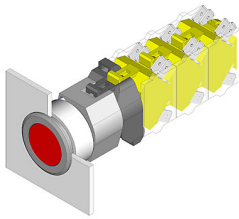

EAO – Your Expert Partner for Human Machine Interfaces

704.032.518 - Illuminated pushbutton actuator

704.032.518 - Illuminated pushbutton actuator

Attention: The preview is based on a sample product. This can differ from your current configuration.

Mounting

Mounting cut-out Ø 30,5 mm
Design flush

Front

Front shape round
Front dimension Ø 35 mm
Front bezel colour natural anodized
Front bezel material Aluminium

Other Attributes

Weight 0,067 kg

Operating-/Indication part

Lens optics transparent
Lens material Plastic
Lens colour green
Lens profile flat
Lens illumination illuminative

IP-Rating

Front protection IP65

Connection Method

Terminal Screw terminal

Actuator

Switching action Momentary
Housing material Plastic
Housing colour grey

Dimensions

X = Screw terminal

Mounting cut-outs

PIT = Push-in terminal

Wiring diagram

Additional information

Max. 3 switching elements can be clipped on
The colour of anodized aluminium parts can vary due to technical production reasons