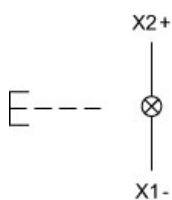

Dimensions

X = Screw terminal

Mounting cut-outs

PIT = Push-in terminal

Wiring diagram

Additional information

Max. 3 switching elements can be clipped on
The colour of anodized aluminium parts can vary due to technical production reasons