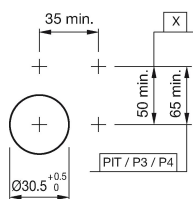

Mounting

Mounting cut-out Ø 30,5 mm
Design flush

Front

Front shape round
Front dimension Ø 35 mm
Front bezel colour natural anodized
Front bezel material Aluminium

Other Attributes

Weight 0,067 kg

Operating-/Indication part

Switching element

max. number of switching elements 3

Illumination

LED colour green

Function

Illuminated pushbutton

EAO – Your Expert Partner for Human Machine Interfaces

704.032.518 - Illuminated pushbutton actuator

Dimensions

X = Screw terminal

Mounting cut-outs

PIT = Push-in terminal

Wiring diagram

Additional information

Max. 3 switching elements can be clipped on
The colour of anodized aluminium parts can vary due to technical production reasons