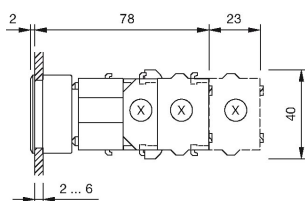

Mounting

Mounting cut-out Ø 30,5 mm
Design flush

Front

Front shape round
Front dimension Ø 35 mm
Front bezel colour natural anodized
Front bezel material Aluminium

Other Attributes

Weight 0,067 kg

Operating-/Indication part

Dimensions

X = Screw terminal

Mounting cut-outs

PIT = Push-in terminal

Wiring diagram

Additional information

Max. 3 switching elements can be clipped on
The colour of anodized aluminium parts can vary due to technical production reasons