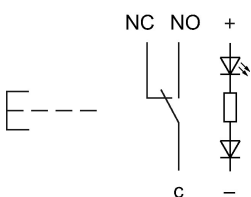

Wiring diagram