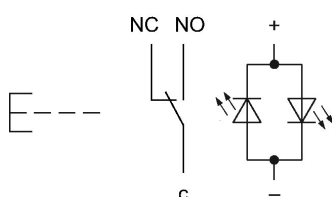

Schaltschema