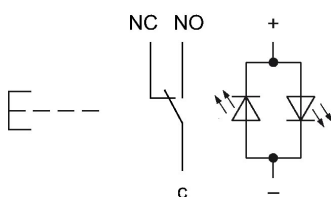

Schaltschema