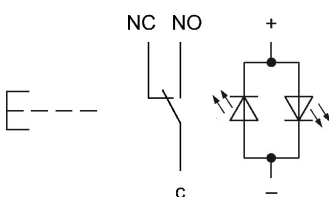

Schaltschema