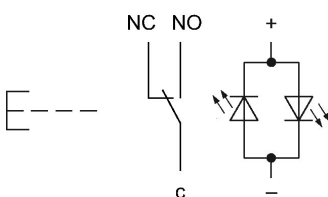

Schaltschema