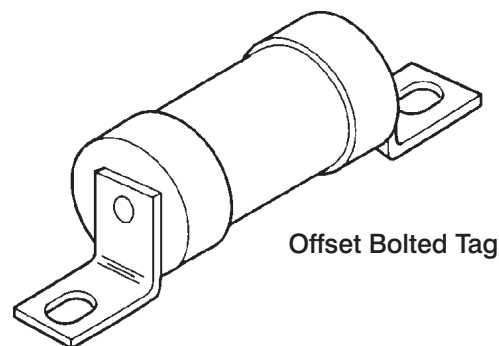

## Industrial HRC Fuse Links 660V Range Offset Bolted Tags

Time-Current Characteristic Curve

Offset Bolted Tag

Dimensional Data

**Carton Quantities:**  
All H07 range packed in 20's

**Ordering Code:**  
Rating followed by H07-660