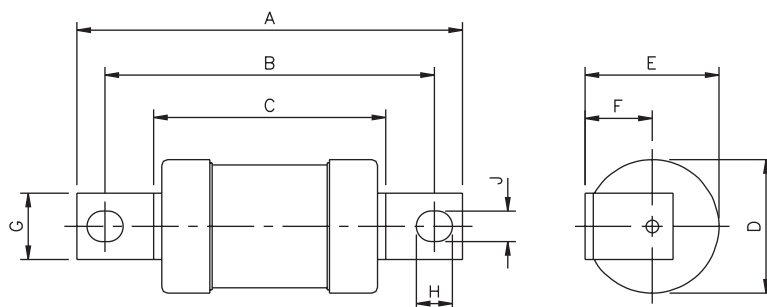

## Industrial HRC Fuse Links 660V Range Offset Bolted Tags

Time-Current Characteristic Curve

Offset Bolted Tag

Dimensional Data

**Carton Quantities:**  
All H07 range packed in 20's

**Ordering Code:**  
Rating followed by H07-660