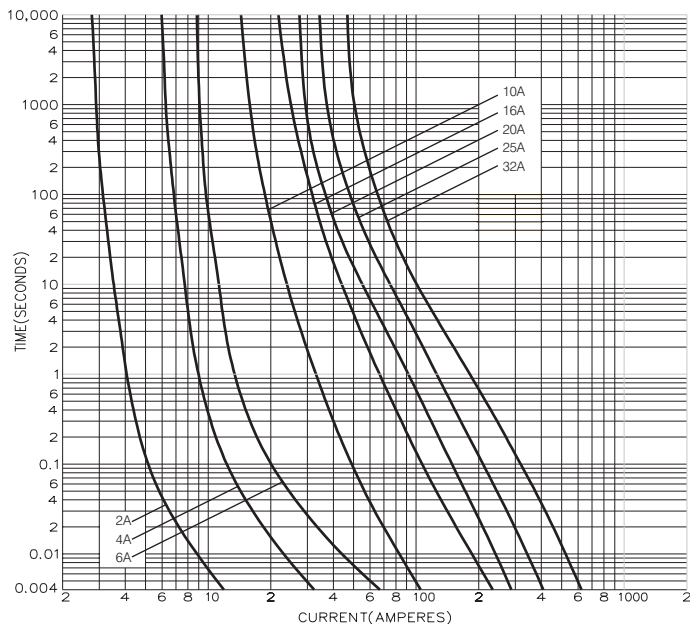

# BS88, IEC269

## Industrial HRC Fuse Links 660V Range Offset Bolted Tags

Time-Current Characteristic Curve

Offset Bolted Tag

Dimensional Data

**Carton Quantities:**  
All H07 range packed in 20's

**Ordering Code:**  
Rating followed by H07-660

Catalog Number	I <sup>2</sup> t (Ampere <sup>2</sup> Seconds)					Nom. Watts Loss	Rated Voltage	Dimensions (mm)								
	Amp Ratings	Pre-Arcing	Total at 415V	Total at 550V	Total at 660V			A	B	C	D	E	F	G	H	J
H07-660	2	0.8	1.6	2.4	3.2	1.5	660V a.c. 250V d.c.	82.3	71.5	52.0	22.0	22.4	11.5	8.7	7.7	5.4
H07-660	4	5	10	15	20	2.7										
H07-660	6	20	40	60	80	3.3										
H07-660	10	44	130	180	220	2.8										
H07-660	16	250	765	1,000	1,200	2.8										
H07-660	20	430	900	1,300	2,500	2.7										
H07-660	25	850	1,800	2,500	4,900	3.1										
H07-660	32	2,100	4,400	6,100	12,000	3.3										