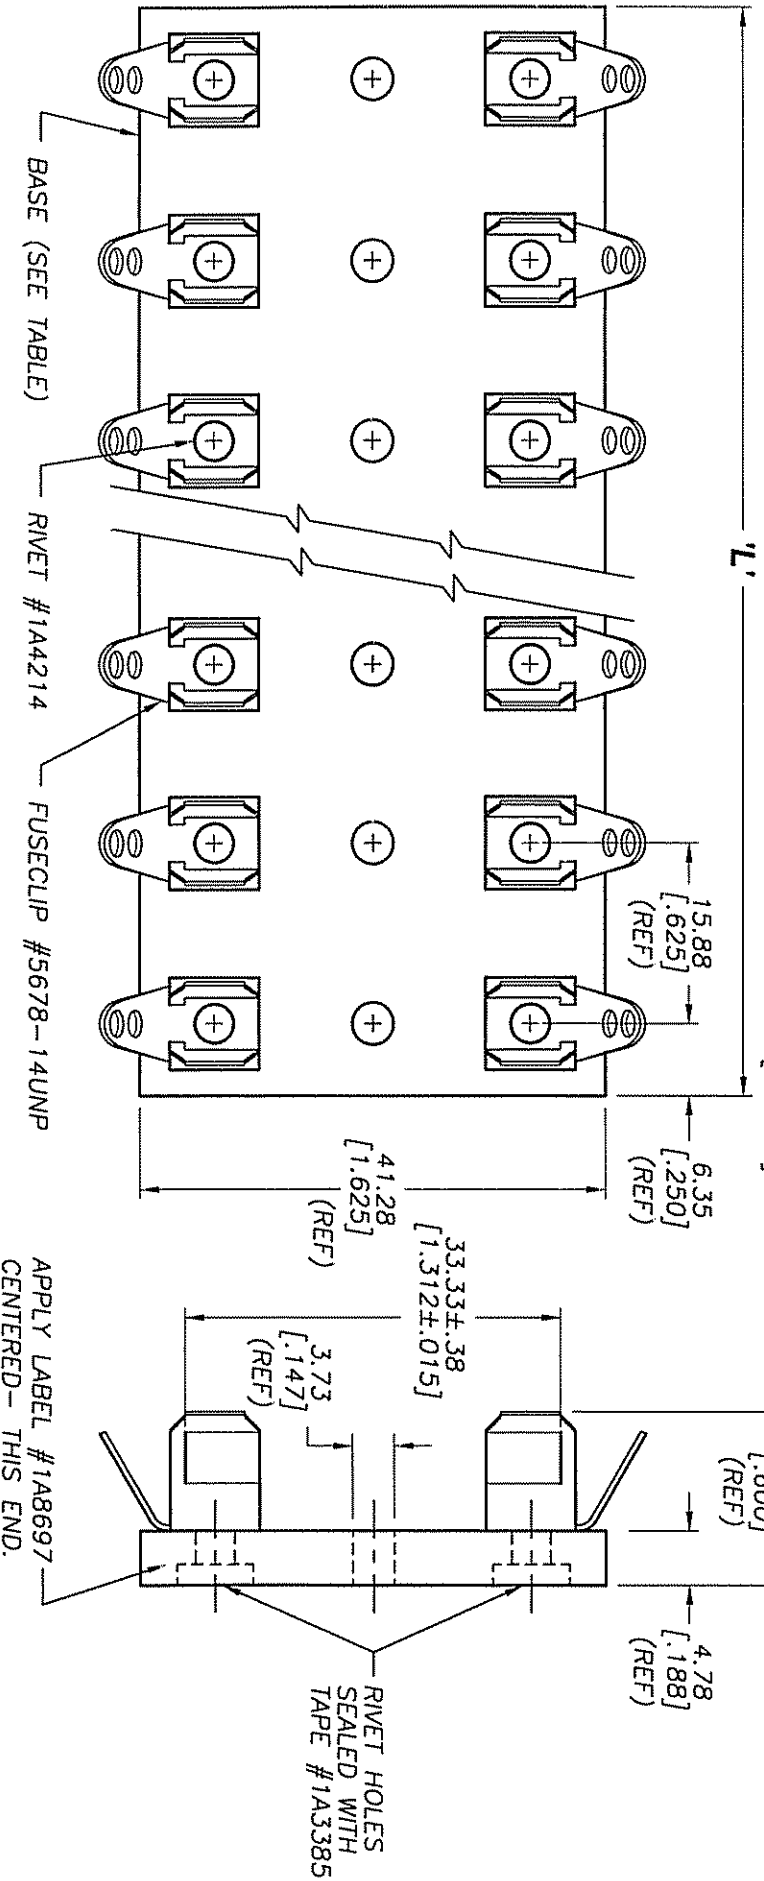

INDICATES CRITICAL DIMENSION OR FEATURE

THIRD ANGLE PROJECTION

SCALE: 1 1/2x  
 UNLESS OTHERWISE SPECIFIED TOLERANCES TO BE:  
 METRIC ±.13mm  
 INCHES ±.005"  
 ANGULAR ±2°

56476

PACKAGING SPECIFICATION #1P1063

PART NO.	NO. OF POLES	BASE P/N	'L' LENGTH (REF)
3823-1	1	6623-1	12.70 [.500]
3823-2	2	6623-2	28.58 [1.125]
3823-3	3	6623-3	44.45 [1.750]
3823-4	4	6623-4	60.33 [2.375]
3823-5	5	6623-5	76.20 [3.000]
3823-6	6	6623-6	92.08 [3.625]

PART NO.	NO. OF POLES	BASE P/N	'L' LENGTH (REF)
3823-7	7	6623-7	107.95 [4.250]
3823-8	8	6623-8	123.83 [4.875]
3823-9	9	6623-9	139.70 [5.500]
3823-10	10	6623-10	155.58 [6.125]
3823-12	12	6623-12	187.33 [7.375]