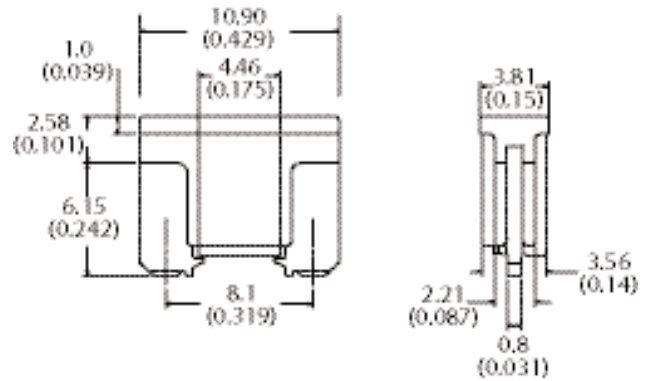

## Dimensions - mm (in)

## Features

- Similar performance characteristics as the standard MINI fuse.
- Lower overall height allows for more space and weight savings.
- Designed to mate with tuning-fork terminals for additional weight and material savings in fuse panel designs (eliminates the need for female box terminals).

## Catalog Numbers (amps):

ATM-5LP    ATM-10LP    ATM-20LP    ATM-30LP  
ATM-7-½LP    ATM-15LP    ATM-25LP