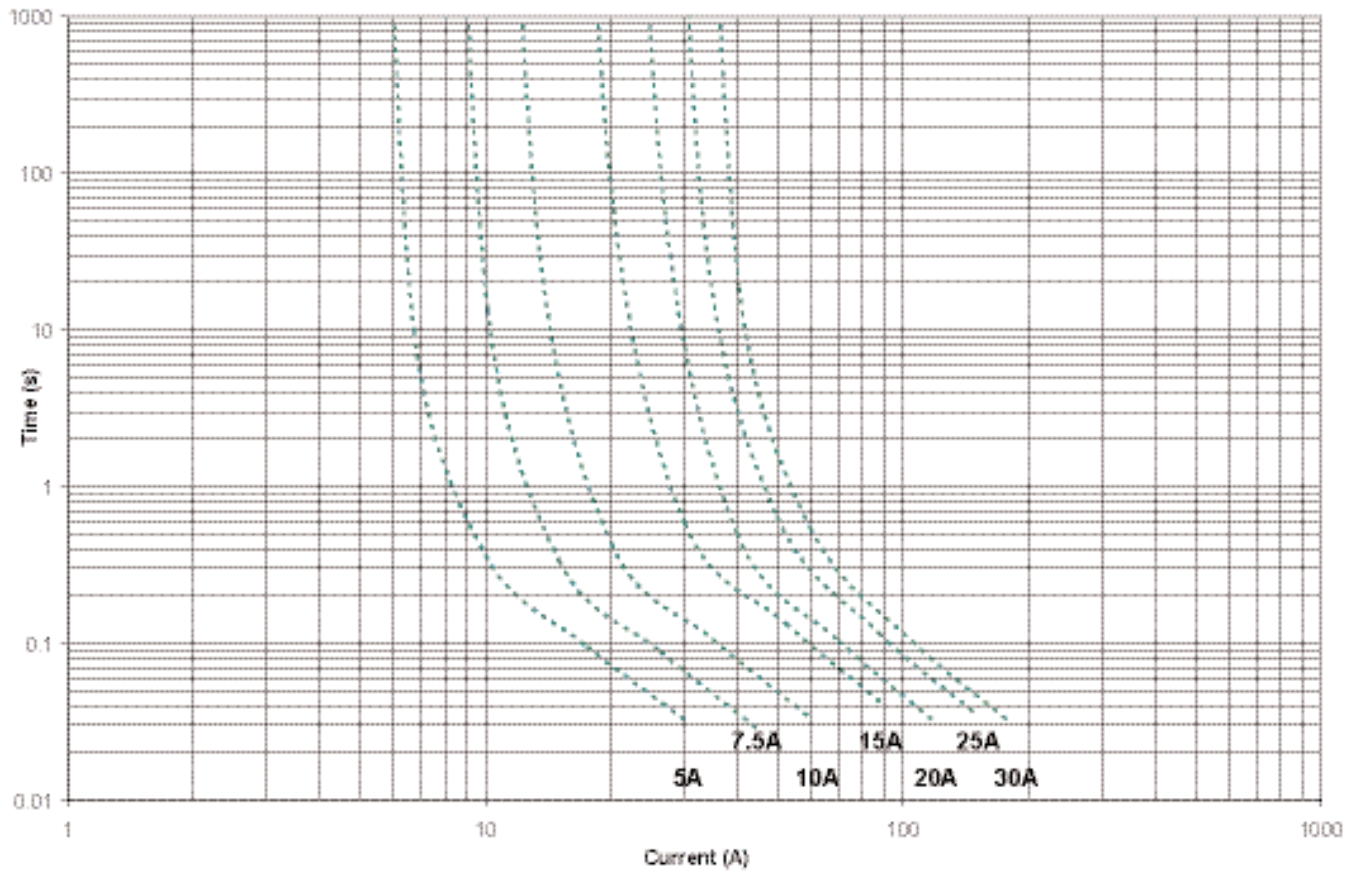

Time-Current Curves - Average Melt

The only controlled copy of this Data Sheet is the electronic read-only version located on the Cooper Bussmann Network Drive. All other copies of this document are by definition uncontrolled. This bulletin is intended to clearly present comprehensive product data and provide technical information that will help the end user with design applications. Cooper Bussmann reserves the right, without notice, to change design or construction of any products and to discontinue or limit distribution of any products. Cooper Bussmann also reserves the right to change or update, without notice, any technical information contained in this bulletin. Once a product has been selected, it should be tested by the user in all possible applications.

© 2008 Cooper Bussmann
St. Louis, MO 63178
636-394-2877
www.cooperbussmann.com