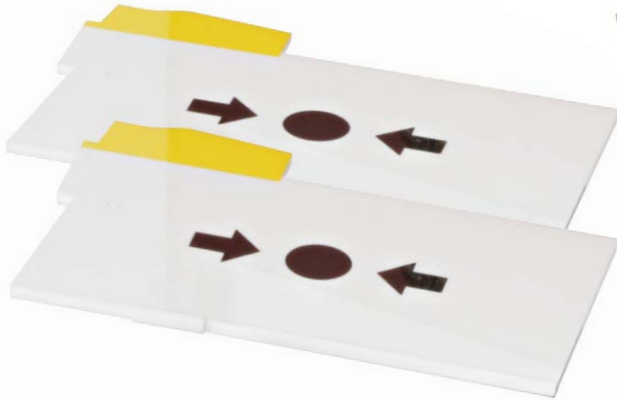

SPARE KEYS

SPARE GLASS

PLASTIC RE-SETTABLE ELEMENT

		Flush fixed			
Call Point type	Surface fixed	Single gang switch box	BESA Box	Round 60mm Box	Round 60mm box (no screws) ¹
CXL	CXBB	Direct	2	Direct	1
CXM	CXBB	Direct	2	Direct	1
CXK	CXBBT	4	4	4	No fit
CXA200	CXBB	Direct	2	Direct	Direct
CX**WP	Dedicated WP enclosure, surface fixing only				

Direct = Call Point can be used directly without intervening accessories.

Number = The preferred accessory to adapt the call point to that type of fixing.

Spacer and Bezel fitting options

	Spacer	Bezel
1	CXS	CXBZ
2	CXS / O	CXBZ / O
3	CXS / 3T	CXBZ / 3T
4	CXS / O / T	CXBZ / O / 4T

X-ON Electronics

Largest Supplier of Electrical and Electronic Components

Click to view similar products for [Emergency Stop Switches / E-Stop Switches](#) category:

Click to view products by [Eaton](#) manufacturer: