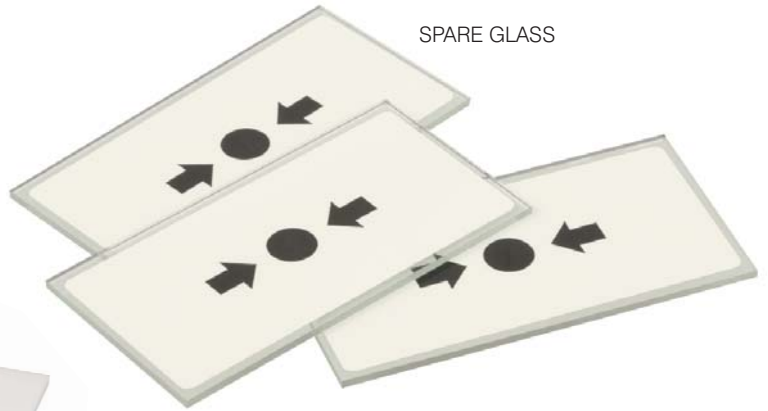

SPARE KEYS

SPARE GLASS

PLASTIC RE-SETTABLE ELEMENT

		Flush fixed			
Call Point type	Surface fixed	Single gang switch box	BESA Box	Round 60mm Box	Round 60mm box (no screws) ¹
CXL	CXBB	Direct	2	Direct	1
CXM	CXBB	Direct	2	Direct	1
CXK	CXBBT	4	4	4	No fit
CXA200	CXBB	Direct	2	Direct	Direct
CX**WP	Dedicated WP enclosure, surface fixing only				

Direct = Call Point can be used directly without intervening accessories.

Number = The preferred accessory to adapt the call point to that type of fixing.

Spacer and Bezel fitting options

	Spacer	Bezel
1	CXS	CXBZ
2	CXS / O	CXBZ / O
3	CXS / 3T	CXBZ / 3T
4	CXS / O / T	CXBZ / O / 4T

X-ON Electronics

Largest Supplier of Electrical and Electronic Components

Click to view similar products for [Emergency Stop Switches / E-Stop Switches](#) category:

Click to view products by [Eaton](#) manufacturer: