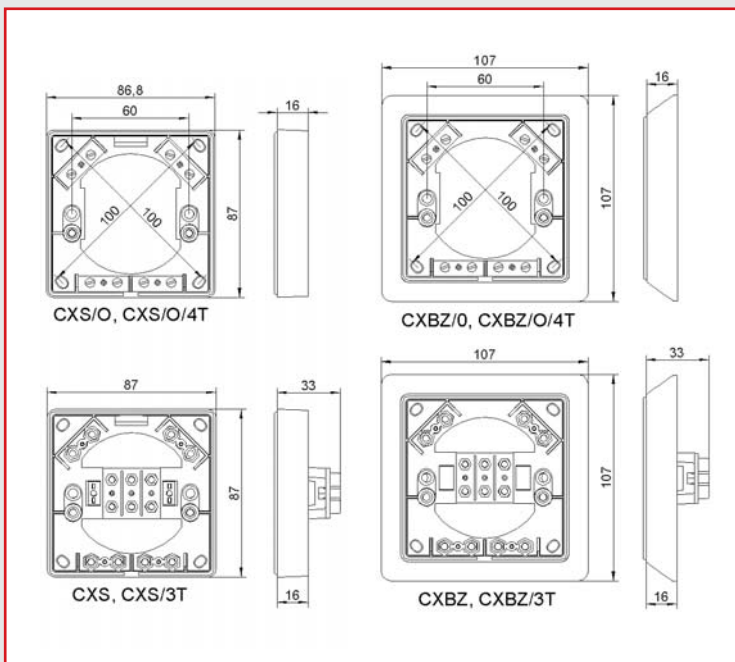

SPARE KEYS

SPARE GLASS

PLASTIC RE-SETTABLE ELEMENT

		Flush fixed			
Call Point type	Surface fixed	Single gang switch box	BESA Box	Round 60mm Box	Round 60mm box (no screws) ¹
CXL	CXBB	Direct	2	Direct	1
CXM	CXBB	Direct	2	Direct	1
CXK	CXBBT	4	4	4	No fit
CXA200	CXBB	Direct	2	Direct	Direct
CX**WP	Dedicated WP enclosure, surface fixing only				

Direct = Call Point can be used directly without intervening accessories.

Number = The preferred accessory to adapt the call point to that type of fixing.

Spacer and Bezel fitting options

	Spacer	Bezel
1	CXS	CXBZ
2	CXS / O	CXBZ / O
3	CXS / 3T	CXBZ / 3T
4	CXS / O / T	CXBZ / O / 4T