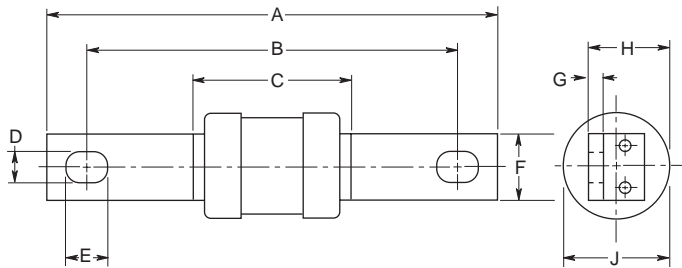

Industrial HRC Fuse Link

31 x 112mm, BS88, IEC 269-1

Center Bolted Tags

CATALOG SYMBOL: ED
 INDUSTRIAL HRC FUSE
 CENTER BOLTED TAGS
 PACKAGE QUANTITY: 1
 80kA INTERRUPTING RATING
 MOUNTS ON BH-1131 MODULAR FUSEBLOCK

Dimensional Data:

Time-Current Characteristic Curve (Full Size Curves Available)

Electrical Characteristics

Catalog Number	Ampere Rating	I ² T (Amp ² Seconds)			Nom Watts Loss	Rated Voltage	Dimensions (Inches/mm)								
		Pre-Arcing	Total At 240V	Total At 415V			A	B	C	D	E	F	G	H	J
ED250	250	200,000	340,000	480,000	18	415AC	136.0	111.0	47.0	9.0	12.5	19.0	3.2	22.5	31.0
ED315	315	265,000	450,000	635,000	22		136.0	110.0	50.0	9.0	12.5	25.4	4.7	31.0	38.0
ED315M400	315M400	475,000	810,000	1,150,000	21		136.0	110.0	50.0	9.0	12.5	25.4	4.7	31.0	38.0
ED355	355	360,000	610,000	865,000	24		136.0	110.0	50.0	9.0	12.5	25.4	4.7	31.0	38.0
ED400	400	475,000	810,000	1,150,000	29		135.5	114.0	75.0	9.5	12.5	25.4	4.7	31.5	59.0
ED400M500	400M500	1,200,000	—	2,700,000	38	550AC									