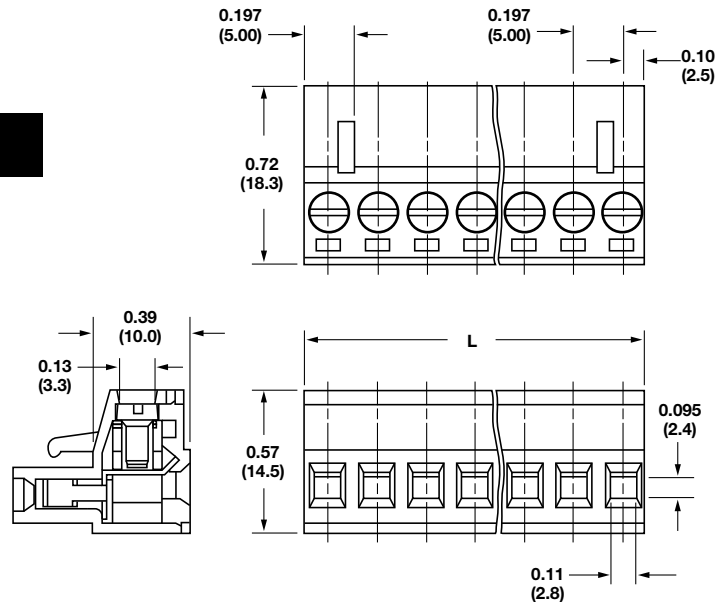

**EM2525 Series
EuroMag Terminal Blocks**

Pluggable Block (Mates with EM2535 Series); 5.00 Centers

SPECIFICATIONS

- Rating:** 16A, 300V
- Center Spacing:** 0.197" (5.00mm)
Consult factory for 0.394" (10.00mm)
- Wire Range:** #12-24 AWG
- Housing Material:** UL rated 94V0 Thermoplastic
- Contact Material:** Brass Tin-Plated
- Screw Size:** M3.0 Zinc-Plated Steel
- Operating Temperature:** 105°C (221°F) max., -40°C (-40°F) min.
- Torque Rating:** 7 lb-in.
- Construction:** Mold-to-Length
- Connector Style:** Rising Cage and Screw
- Agency Information:** File E62622; CE Certified

EM252503

Poles	L (mm)	Poles	L (mm)
02	10.0	14	70.0
03	15.0	15	75.0
04	20.0	16	80.0
05	25.0	17	85.0
06	30.0	18	90.0
07	35.0	19	95.0
08	40.0	20	100.0
09	45.0	21	105.0
10	50.0	22	110.0
11	55.0	23	115.0
12	60.0	24	120.0
13	65.0		

To convert to inches, divide by 25.4

Dimensions - in (mm)

Terminal Blocks:
Single Row

EuroMag Series
Plug & Header

Edge Connectors,
One-Sided Boards

Compliance
References

Part Numbering System

Series # of Positions