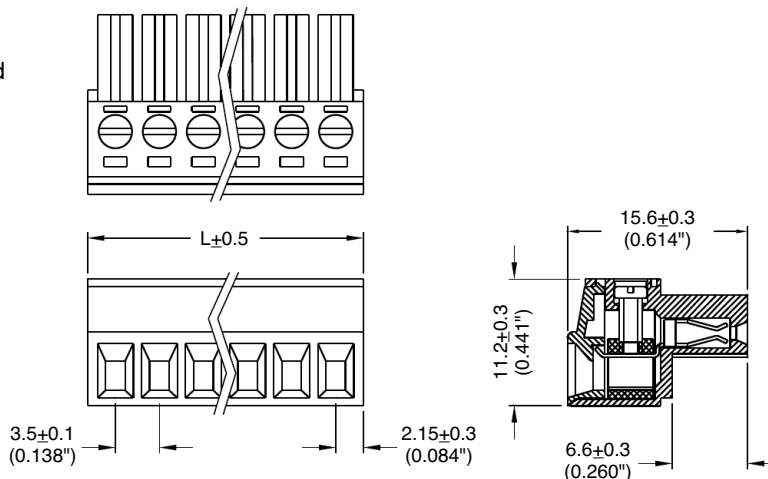

**EM3553 Series**  
**EuroMag Terminal Blocks**  
 (Mates with EM3593 Series);  
 3.81 Centers

**SPECIFICATIONS**

- Rating:** 10A, 300V
- Center Spacing:** 0.15" (3.81mm)
- Consult factory for 0.30" (7.62mm)
- Wire Range:** #16-26 AWG
- Housing Material:** UL rated 94V0 Thermoplastic
- Contact Material:** Brass Tin-Plated
- Screw Size:** M2.0 Zinc-Plated Steel
- Operating Temperature:** 105°C (221°F) max., -40°C (-40°F) min.
- Torque Rating:** 3.0 lb-in.
- Construction:** Mold-to-Length
- Agency Information:** File E62622; CE Certified

EM355308

**Dimensions - mm (in)**

| Position | L (mm) |
|----------|--------|
| 02       | 7.90   |
| 03       | 11.71  |
| 04       | 15.52  |
| 05       | 19.33  |
| 06       | 23.14  |
| 07       | 26.95  |
| 08       | 30.76  |
| 09       | 34.57  |
| 10       | 38.38  |
| 11       | 42.19  |
| 12       | 46.00  |

To convert to inches, divide by 25.4

**Part Numbering System**

Series

# of Positions

EM3553

02 to 12

Mating Header: EM3593 pg. 81

Terminal Blocks:  
Single Row

EuroMag Series  
Plug & Header

Edge Connectors,  
One-Sided Boards

Compliance  
References