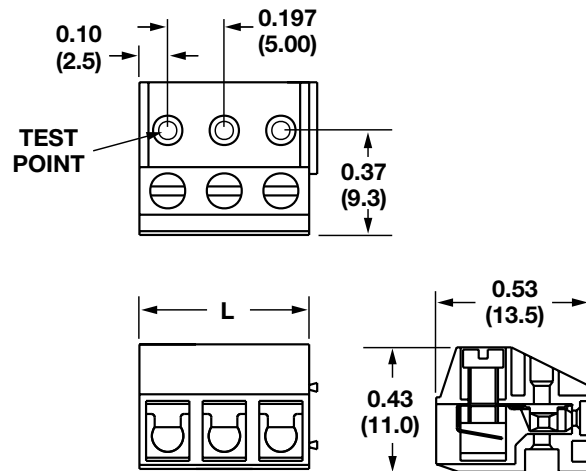

EM5015 Series
EuroMag Terminal Blocks
 Pluggable Block
 (Mates with EM5025 Series); 5.00 Centers

SPECIFICATIONS

- Rating:** 15A, 300V
- Center Spacing:** 0.197" (5.00mm)
- Wire Range:** #16-24 AWG
- Housing Material:** Blue UL 94V0 Thermoplastic
- Contact Material:** Tin-Plated Brass
- Screw Size:** M2x6 Chromatized Steel
- Operating Temperature:** 120°C (221°F) max., -40°C (-40°F) min.
- Torque Rating:** 3.0 lb-in.
- Construction:** Modular design features dovetails for interlocking to achieve longer lengths
- Connector Style:** Spring and Screw
- Agency Information:** US File E62622; CE Certified

Dimensions - in (mm)

Poles	L (mm)	Poles	L (mm)
2*	10.0	14	70.0
3*	15.0	15	75.0
4	20.0	16	80.0
5	25.0	17	85.0
6	30.0	18	90.0
7	35.0	19	95.0
8	40.0	20	100.0
9	45.0	21	105.0
10	50.0	22	110.0
11	55.0	23	115.0
12	60.0	24	120.0
13	65.0		

To convert to inches, divide by 25.4
 *Mold-to-Length

Part Numbering System

Series # of Poles

EM5015

 02 to 24

Mating Header: EM5025 pg. 104

Terminal Blocks: Single Row

EuroMag Series Plug & Header