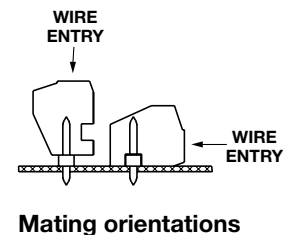

EM5015 Series
EuroMag Terminal Blocks
 Pluggable Block
 (Mates with EM5025 Series); 5.00 Centers

SPECIFICATIONS

- Rating:** 15A, 300V
- Center Spacing:** 0.197" (5.00mm)
- Wire Range:** #16-24 AWG
- Housing Material:** Blue UL 94V0 Thermoplastic
- Contact Material:** Tin-Plated Brass
- Screw Size:** M2x6 Chromatized Steel
- Operating Temperature:** 120°C (221°F) max., -40°C (-40°F) min.
- Torque Rating:** 3.0 lb-in.
- Construction:** Modular design features dovetails for interlocking to achieve longer lengths
- Connector Style:** Spring and Screw
- Agency Information:** US File E62622; CE Certified

Dimensions - in (mm)

Poles	L (mm)	Poles	L (mm)
2*	10.0	14	70.0
3*	15.0	15	75.0
4	20.0	16	80.0
5	25.0	17	85.0
6	30.0	18	90.0
7	35.0	19	95.0
8	40.0	20	100.0
9	45.0	21	105.0
10	50.0	22	110.0
11	55.0	23	115.0
12	60.0	24	120.0
13	65.0		

To convert to inches, divide by 25.4
 *Mold-to-Length

Part Numbering System

Series # of Poles

EM5015

 02 to 24

Mating Header: EM5025 pg. 104

Terminal Blocks: Single Row

EuroMag Series Plug & Header