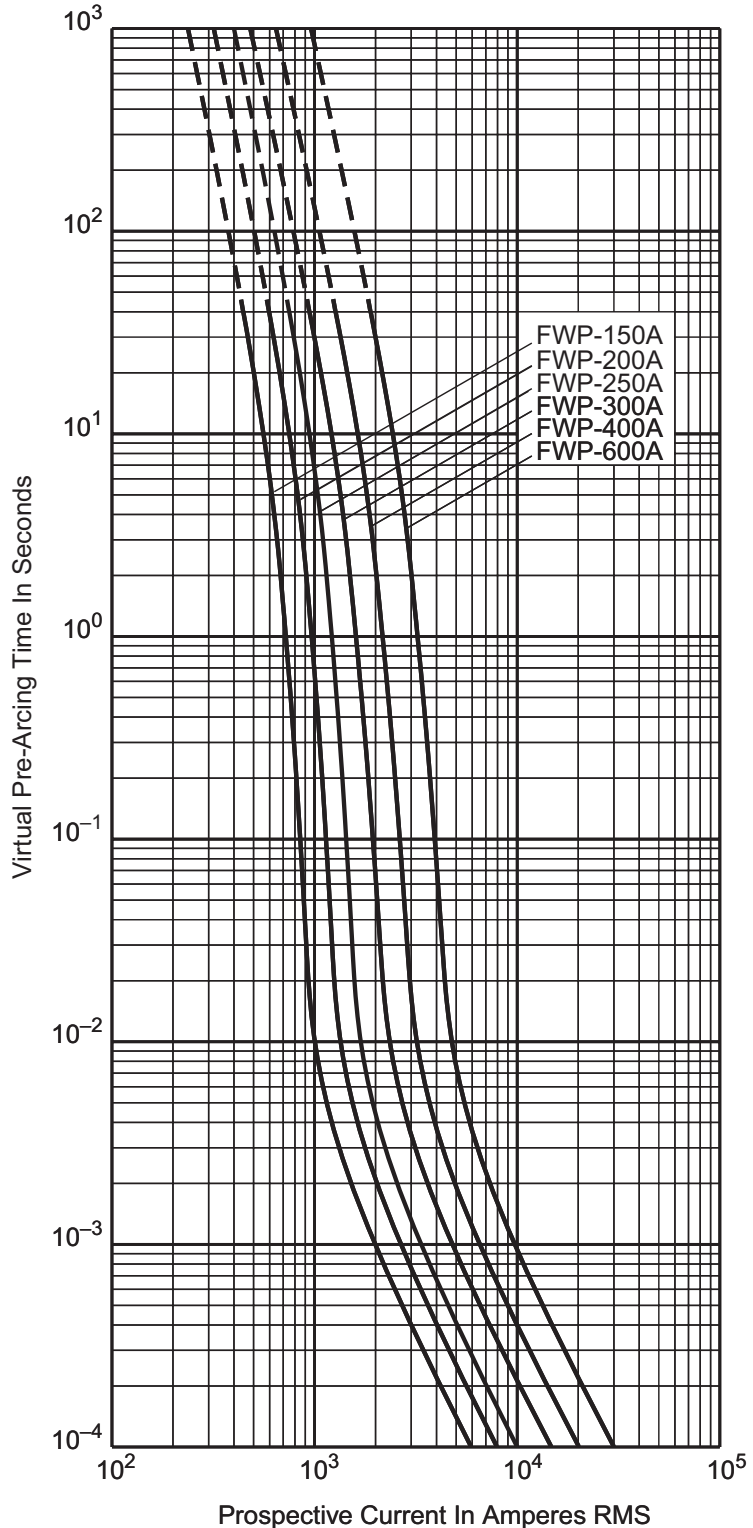

700 V FWP 125 to 600 A high speed fuses

Time current characteristic curves – minimum melt

Peak let-through current

The only controlled copy of this data sheet is the electronic read-only version located on the Eaton network drive. All other copies of this document are by definition uncontrolled. This bulletin is intended to clearly present comprehensive product data and provide technical information that will help the end user with design applications. Eaton reserves the right, without notice, to change design or construction of any products and to discontinue or limit distribution of any products. Eaton also reserves the right to change or update, without notice, any technical information contained in this bulletin. Once a product has been selected, it should be tested by the user in all possible applications.