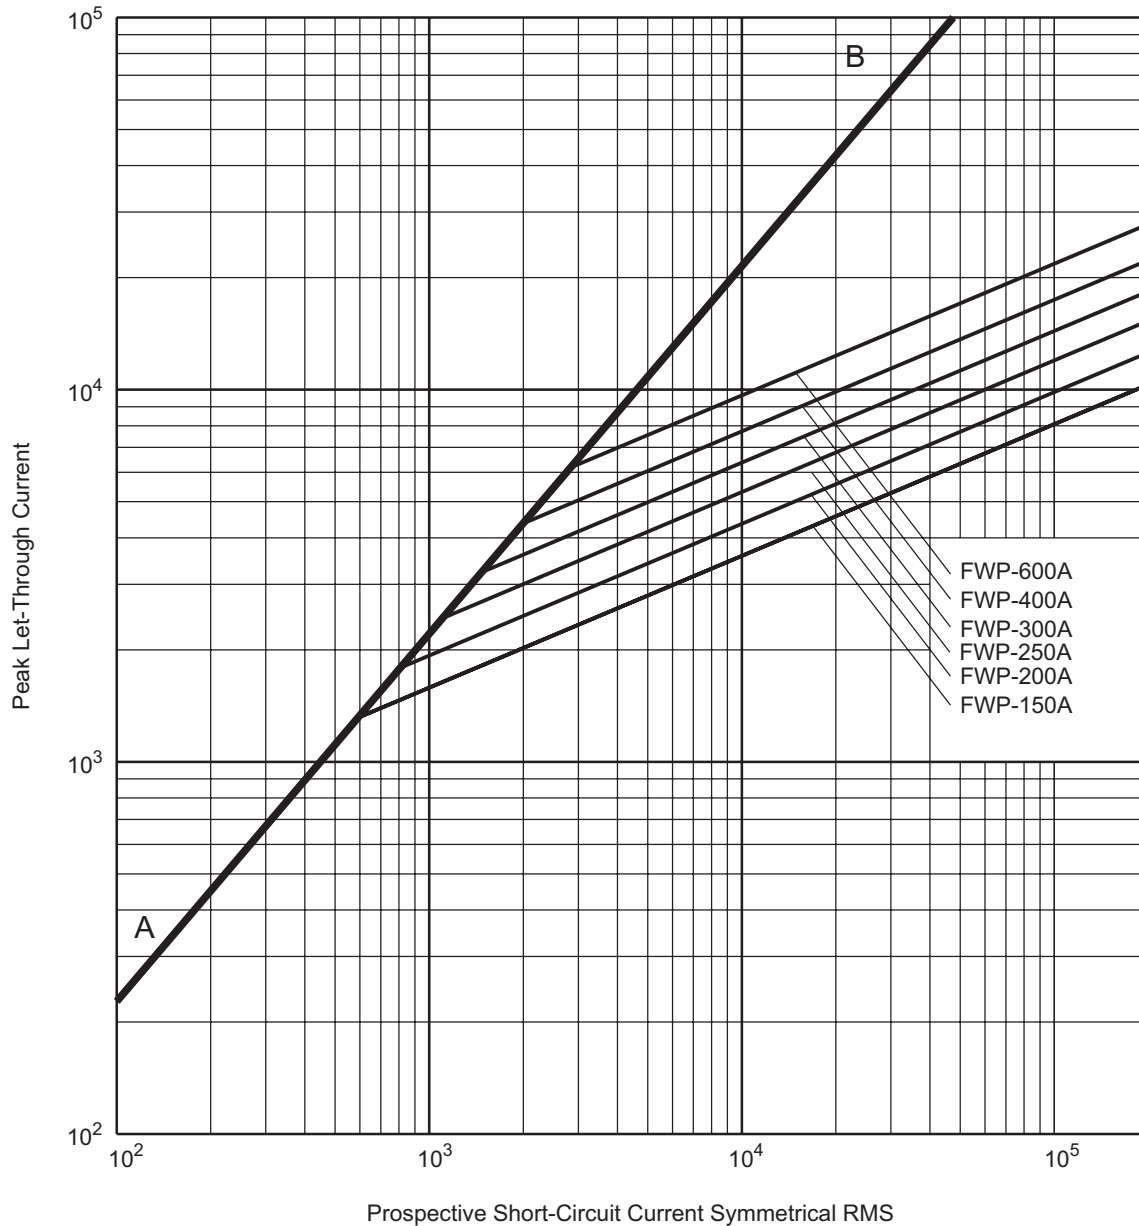

700 V FWP 125 to 600 A high speed fuses

Time current characteristic curves – minimum melt

Peak let-through current

The only controlled copy of this data sheet is the electronic read-only version located on the Eaton network drive. All other copies of this document are by definition uncontrolled. This bulletin is intended to clearly present comprehensive product data and provide technical information that will help the end user with design applications. Eaton reserves the right, without notice, to change design or construction of any products and to discontinue or limit distribution of any products. Eaton also reserves the right to change or update, without notice, any technical information contained in this bulletin. Once a product has been selected, it should be tested by the user in all possible applications.