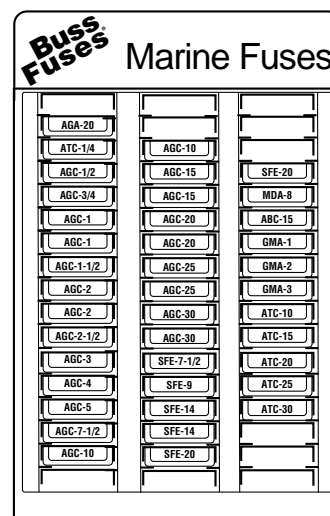

Display and Box Fuse Assortments

No. 150 MINI® - Fuses

CATALOG SYMBOL: NO.150
DISPLAY SIZE: 4" x 6-3/4" x 10"

- The "150".
- Twenty boxes (100 fuses).
- Racks have inventory/reorder feature.
- Racks come free!

	Boxes		Boxes
ATM-2	(1)	ATM-10	(5)
ATM-3	(1)	ATM-15	(3)
ATM-4	(1)	ATM-20	(3)
ATM-5	(1)	ATM-25	(2)
ATM-7-1/2	(2)	ATM-30	(1)

No. 245 MAXI™ - Fuses

CATALOG SYMBOL: NO.245
DISPLAY SIZE: 4" x 6-3/4" x 10"

- The "245".
- Twelve "1-in" boxes of Maxi-Fuses.
- Rack comes free!

	Boxes		Boxes
MAX-20	(1)	MAX-50	(2)
MAX-30	(2)	MAX-60	(2)
MAX-40	(5)		

No. M200 Marine Fuse Kit

CATALOG SYMBOL: NO.M200
DISPLAY SIZE: 4" x 6-3/4" x 10"

- 40 boxes (200 fuses).
- Contains the most popular marine fuses (includes time-delay and instrument fuses).
- Rack comes free!