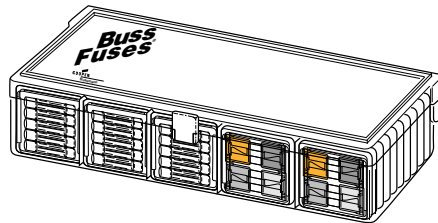

No. 270 Glass Tube Fuses and Holders

CATALOG SYMBOL: NO.270
BOX SIZE: 7.7" x 4.4" x 1.4"

- The "270".
- 59 Boxes (270 fuses, 7 fuseholders).
- Comes in handy, clear plastic service kit.

Boxes	Boxes	Boxes
MDL-1/8 (5)	AGC-1/8 (5)	GMA-250mA (5)
MDL-1/4 (5)	AGC-1/4 (5)	GMA-500mA (5)
MDL-1/2 (5)	AGC-1/2 (5)	GMA-1A (5)
MDL-3/4 (5)	AGC-3/4 (5)	GMA-2A (5)
MDL-1 (5)	AGC-1 (5)	GMA-3A (5)
MDL-1-1/2 (5)	AGC-1-1/2 (5)	GMA-4A (5)
MDL-2 (5)	AGC-2 (5)	GMA-6A (5)
MDL-3 (5)	AGC-2-1/2 (5)	GMC-1A (5)
MDL-4 (5)	AGC-3 (5)	GMC-2A (5)
MDL-5 (5)	AGC-4 (5)	GMC-3A (5)
MDL-6 (5)	AGC-5 (5)	GMC-4A (5)
MDA-8 (5)	AGC-6 (5)	GMC-6A (5)
MDA-10 (5)	AGC-7 (5)	GJV-1/2 (5)
MDA-15 (5)	AGC-8 (5)	GJV-1 (5)
MDA-20 (5)	ABC-10 (5)	GJV-2 (5)
MDA-30 (5)	ABC-15 (5)	GJV-3 (5)
MDV-1/2 (5)	ABC-20 (5)	Pr. 4121 fuseclips (2)
MDV-1 (5)	ABC-30 (5)	HHB (2)
MDV-2 (5)	S-8202-2 (1)	
MDV-3 (5)	HTB-26I (1)	
	HTB-28M (1)