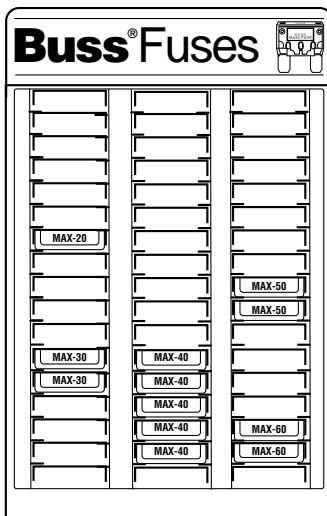

Display and Box Fuse Assortments

No. 150 MINI® - Fuses

CATALOG SYMBOL: NO.150
DISPLAY SIZE: 4" x 6-3/4" x 10"

- The "150".
- Twenty boxes (100 fuses).
- Racks have inventory/reorder feature.
- Racks come free!

	Boxes		Boxes
ATM-2	(1)	ATM-10	(5)
ATM-3	(1)	ATM-15	(3)
ATM-4	(1)	ATM-20	(3)
ATM-5	(1)	ATM-25	(2)
ATM-7-1/2	(2)	ATM-30	(1)

No. 245 MAXI™ - Fuses

CATALOG SYMBOL: NO.245
DISPLAY SIZE: 4" x 6-3/4" x 10"

- The "245".
- Twelve "1-in" boxes of Maxi-Fuses.
- Rack comes free!

	Boxes		Boxes
MAX-20	(1)	MAX-50	(2)
MAX-30	(2)	MAX-60	(2)
MAX-40	(5)		

No. M200 Marine Fuse Kit

CATALOG SYMBOL: NO.M200
DISPLAY SIZE: 4" x 6-3/4" x 10"

- 40 boxes (200 fuses).
- Contains the most popular marine fuses (includes time-delay and instrument fuses).
- Rack comes free!