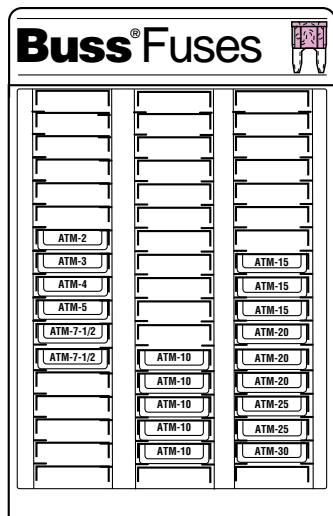

No. 205 ATC® Blade-Type Assortment

CATALOG SYMBOL: NO.205
DISPLAY SIZE: 4" x 6-3/4" x 10"

- 40 boxes (200 fuses).
- The "205".
- Electronic glass tube fuses.
- Rack comes free!

	Boxes		Boxes
AGC-1/2	(1)	MDL-1-1/2	(1)
AGC-1	(2)	MDL-2	(2)
AGC-1-1/2	(1)	MDL-3	(2)
AGC-2	(2)	MDL-4	(1)
AGC-3	(2)	MDL-5	(1)
AGC-4	(1)	MDL-6	(1)
AGC-5	(2)	MDL-7	(1)
AGC-6	(1)	MDL-8	(1)
AGC-7	(1)	GLH-7	(3)
AGC-8	(1)	GMA-500mA	(1)
AGC-10	(1)	GMA-1A	(1)
ABC-10	(1)	GMA-2A	(1)
ABC-15	(3)	GMA-3A	(1)
ABC-20	(1)	GMA-5A	(1)
MDL-1/2	(1)		
MDL-1	(2)		

Buss display and fuse assortments are compact. They don't waste space. Display and storage are minimal

- Simple, easy and meaningful catalog numbering system.
- Every assortment has the right fuse mix per actual usage. No dead inventory.
- Box assortments are durable, easily carried plastic cases. All "5-in" boxes of ATC, ATM and glass tube fuses plus the "1-in" boxes of MAXI fuses fit all slots in all existing service and dealer display racks.

Display and Box Fuse Assortments

No. 150 MINI® - Fuses

CATALOG SYMBOL: NO.150
DISPLAY SIZE: 4" x 6-3/4" x 10"

- The "150".
- Twenty boxes (100 fuses).
- Racks have inventory/reorder feature.
- Racks come free!