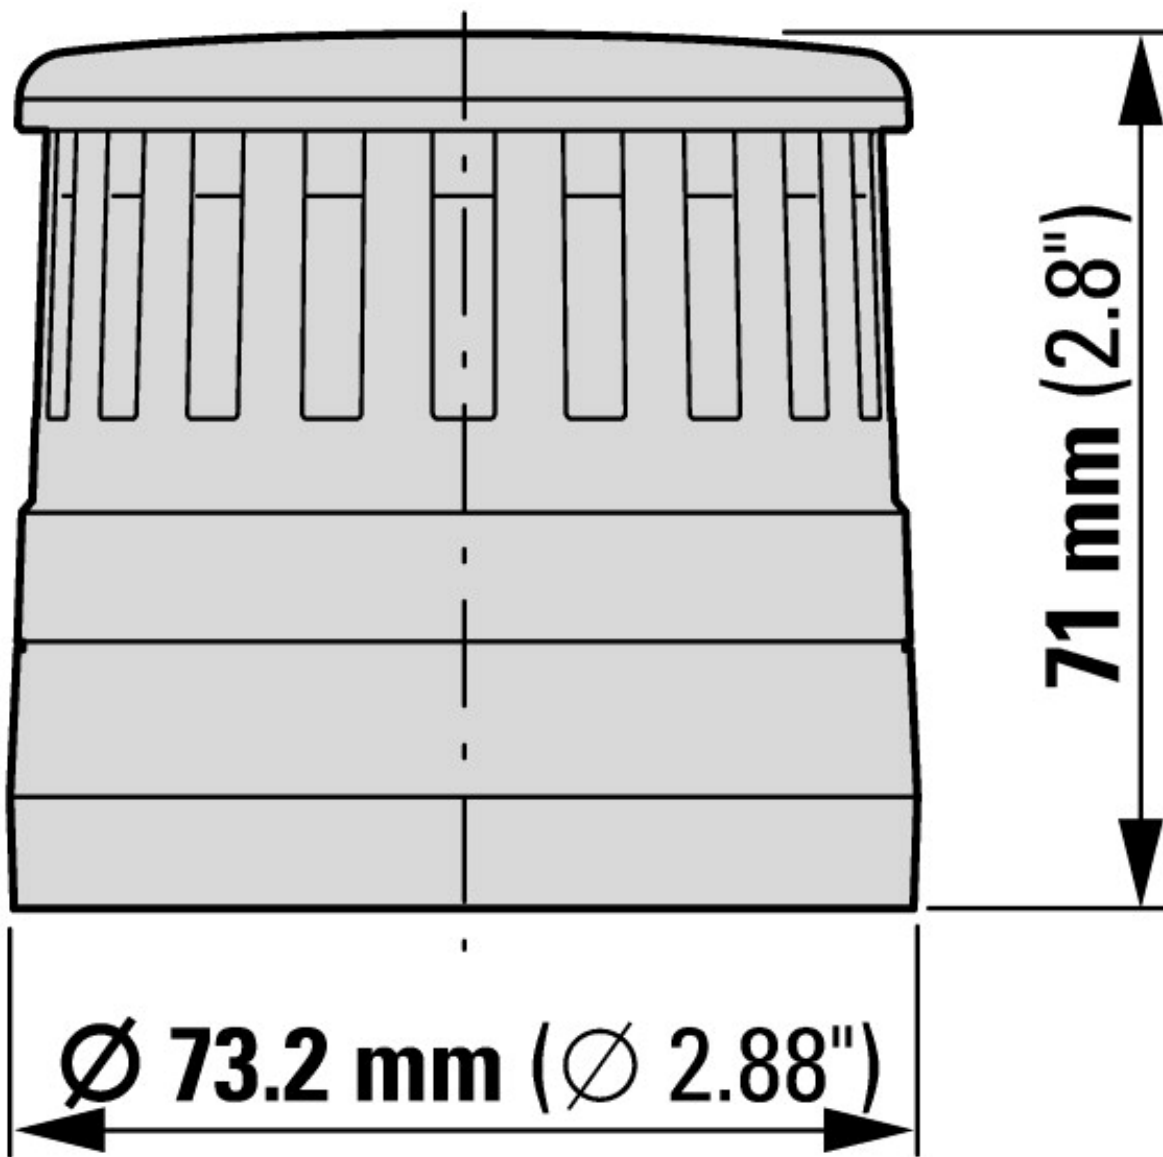

Additional product information (links)

IL047004ZU SL7 Light Modules, Tone Modules

IL047004ZU SL7 Light Modules, Tone Modules

<ftp://ftp.moeller.net/DOCUMENTATION/AWA_INSTRUCTIONS/IL047004ZU2013_02.pdf>

IL047004ZU SL7, modules lumineux, modules sonores

<ftp://ftp.moeller.net/DOCUMENTATION/AWA_INSTRUCTIONS/IL047004ZU2013_02.pdf>