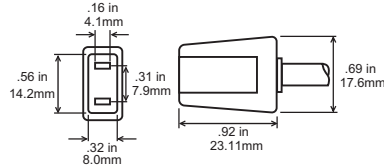

LZ 120

Connecting cable with molded plug. (PVC, black). Stranded wires with multi-core cable ends. For all types of fans with flat pins .12 x .02 in (3.0 x 0.5 mm).

Type	Cable Length in. (mm)	Pins
LZ120	24 (610)	.02 (.5)
LZ126	39.4 (1000)	.02 (.5)

Additional versions are available on special order

Plug and Cord Sets

.110 x .02 inch (2.8 x .5 mm)

RIGHT ANGLE CONNECTION	
24 inch (610mm)	1434-4-6711-1
36 inch (914mm)	1434-4-6711-3
80 inch (2032mm)	1434-4-6711-80