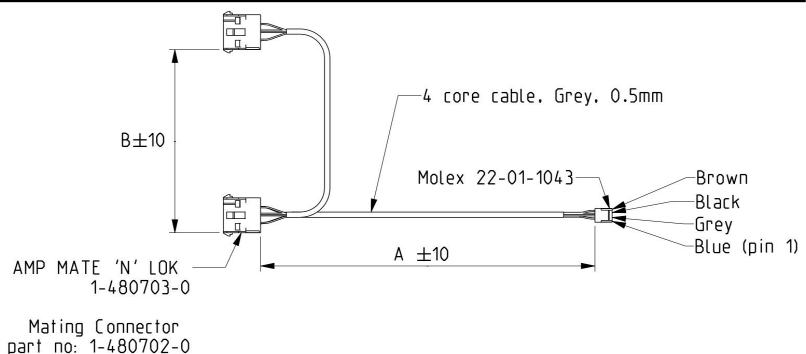

Control Cable

Terminal Assignment

- Pin 1 = Blue
- Pin 2 = Grey
- Pin 3 = Black
- Pin 4 = Brown*

*Only relevant for first fan connector