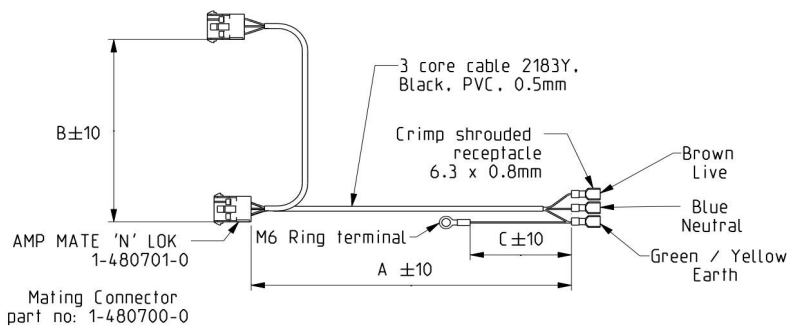

# Fan Coil Cables

A range of connection leads designed to simplify the conversion from conventional AC to EC energy-saving technology. Both power and control cables are available for use with multiple fan applications consisting of up to 4 centrifugal blowers and speed controller to suit.

- Complete with connectors for easy installation
- Daisy chain arrangement for multiple fan applications
- Manufacturing tolerances on cable lengths +/- 10mm
- Power cable suitable for D3G133-BF03-06 (230VAC)
- Control cable suitable for RMECI

Part Number	Cable Type	No of Fans	Dimensions (mm)		
			A	B	C
210-HAR0014-20	Power	1	1100	650	120
210-HAR0013-20	Power	2	1100	650	120
210-HAR0012-20	Power	3	1100	650	120
210-HAR0011-20	Power	4	1100	650	120
210-HAR0010-20	Control	1	1000	650	-
210-HAR0009-20	Control	2	1000	650	-
210-HAR0008-20	Control	3	1000	650	-
210-HAR0007-20	Control	4	1000	650	-

## Power Cable