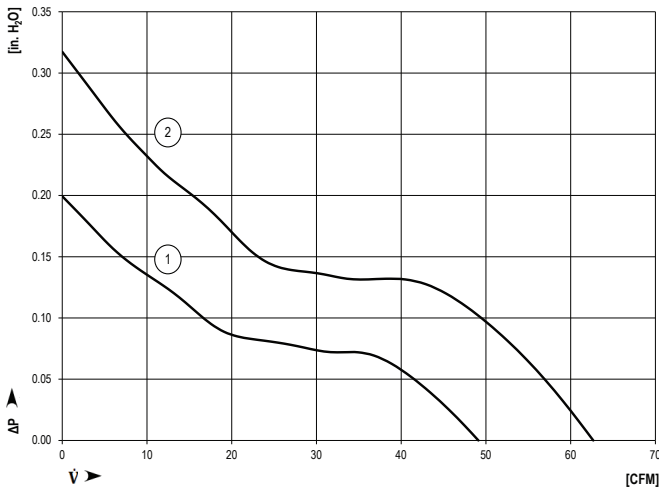

DC axial fans

Series 3300 NU 92 x 92 x 32 mm

Highlights:

- Motor protection against reverse polarity and locking.
- Air exhaust over struts
- Connection via 310 mm strands AWG 22, TR 64, bared and tin-plated
- Ingress protection rating of IP68

Material: Housing: Fiberglass-reinforced PBT composite

Impeller: Fiberglass-reinforced PA composite

Direction of rotation: Clockwise, seen on rotor

Nominal Data		Air flow	Nominal voltage	Voltage range	Sound pressure level	Sound power level	Ball bearings	Power input	Speed	Temperature range	Mass	Ingress Protection Rating	UL Approval	Curves
Type		CFM	VDC	VDC	dB(A)	Bel(A)		Watts	RPM	°C	g			
3312 NNU		47.1	12	6...15	35	4.7	Yes	1.8	2650	-20...75	190	IP68	Yes	1
3314 NNU		47.1	24	18...28	35	4.7	Yes	1.8	2650	-20...75	190	IP68	Yes	1
3314 NHHU		61.2	24	18...28	42	5.4	Yes	3.5	3450	-20...75	190	IP68	Yes	2

Curves