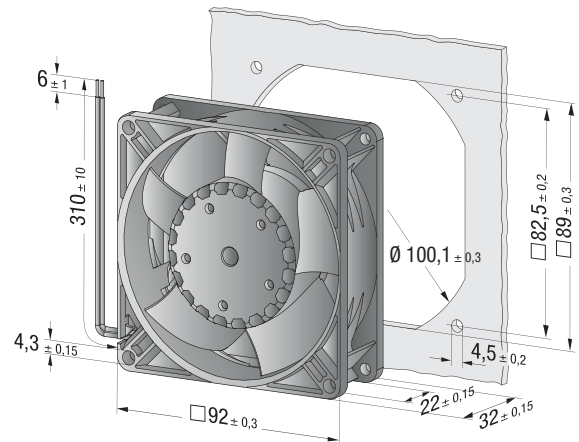

DC axial fans

Series 3300 NU 92 x 92 x 32 mm

Highlights:

- Motor protection against reverse polarity and locking.
- Air exhaust over struts
- Connection via 310 mm strands AWG 22, TR 64, bared and tin-plated
- Ingress protection rating of IP68

Material: Housing: Fiberglass-reinforced PBT composite

Impeller: Fiberglass-reinforced PA composite

Direction of rotation: Clockwise, seen on rotor

Nominal Data		Air flow	Nominal voltage	Voltage range	Sound pressure level	Sound power level	Ball bearings	Power input	Speed	Temperature range	Mass	Ingress Protection Rating	UL Approval	Curves
Type		CFM	VDC	VDC	dB(A)	Bel(A)		Watts	RPM	°C	g			
3312 NNU		47.1	12	6...15	35	4.7	Yes	1.8	2650	-20...75	190	IP68	Yes	1
3314 NNU		47.1	24	18...28	35	4.7	Yes	1.8	2650	-20...75	190	IP68	Yes	1
3314 NHHU		61.2	24	18...28	42	5.4	Yes	3.5	3450	-20...75	190	IP68	Yes	2

Curves