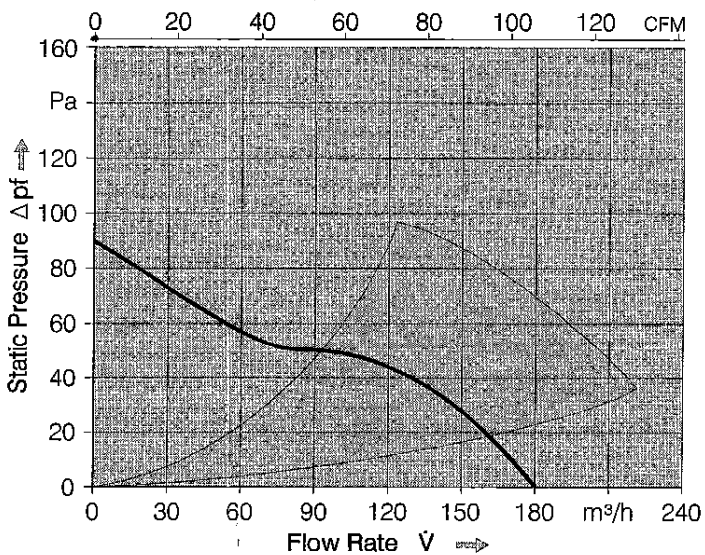

General Data

Nominal voltage	V DC	48
Voltage range	V DC	36...72
Nominal speed	min⁻¹	3200
Max. airflow	m³/h	165
Noise free air	dB(A)	49
Current consumption	mA	105
Power consumption	W	5,0
Permanent ambient temperature at max. voltage	°C	-10 ... +70
Fan housing / impeller	Metall / PA 6.6	
Bearing system	Ball bearings	
Mass	g	390

Alle Daten sind Mittelwerte bei Nennspannung. Vorläufige Daten.