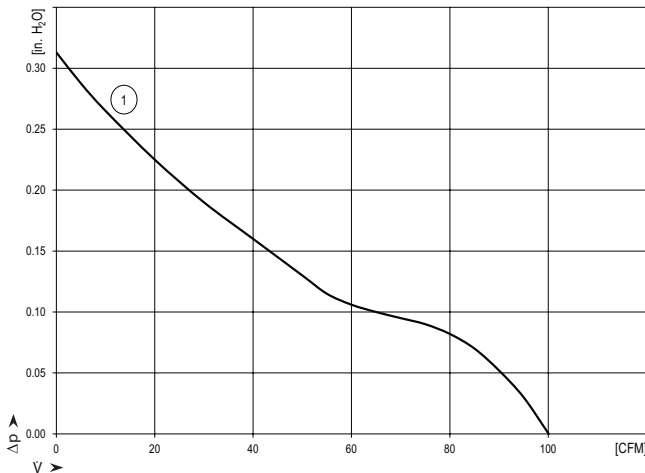

DC axial fans

Series 4300 U 119 x 119 x 32 mm

Highlights:

- Motor protection against reverse polarity and locking.
- Air exhaust over struts
- Connection via 310 mm strands AWG 22, TR 64, bared and tin-plated
- Ingress protection rating of IP68

Material: Housing: Fiberglass-reinforced PBT composite
Impeller: Fiberglass-reinforced PA composite

Direction of rotation: Clockwise, seen on rotor

Nominal Data		Air flow	Nominal voltage	Voltage range	Sound pressure level	Sound power level	Ball bearings	Power input	Speed	Temperature range	Mass	Ingress Protection Rating	UL Approval	Curves
Type		CFM	VDC	VDC	dB(A)	Bel(A)		Watts	RPM	°C	g			
4312 U		100.1	12	6...15	45	5.8	Yes	5.0	2800	-20...65	260	IP68	Yes	1
4314 U		100.1	24	12...28	45	5.8	Yes	5.0	2800	-20...70	260	IP68	Yes	1
4312/2U		100.1	12	6...15	45	5.8	Yes	5.0	2800	-20...65	260	IP68	Yes	1
4314/2U		100.1	24	12...28	45	5.8	Yes	5.0	2800	-20...70	260	IP68	Yes	1

Curves