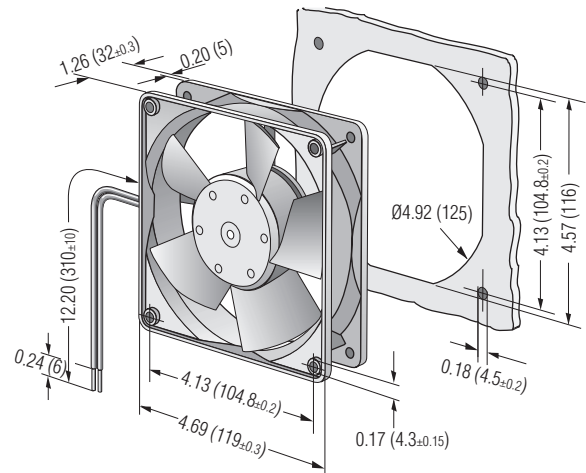

DC axial fans

Series 4300 U 119 x 119 x 32 mm

Highlights:

- Motor protection against reverse polarity and locking.
- Air exhaust over struts
- Connection via 310 mm strands AWG 22, TR 64, bared and tin-plated
- Ingress protection rating of IP68

Material: Housing: Fiberglass-reinforced PBT composite
Impeller: Fiberglass-reinforced PA composite

Direction of rotation: Clockwise, seen on rotor

Nominal Data		Air flow	Nominal voltage	Voltage range	Sound pressure level	Sound power level	Ball bearings	Power input	Speed	Temperature range	Mass	Ingress Protection Rating	UL Approval	Curves
Type		CFM	VDC	VDC	dB(A)	Bel(A)		Watts	RPM	°C	g			
4312 U		100.1	12	6...15	45	5.8	Yes	5.0	2800	-20...65	260	IP68	Yes	1
4314 U		100.1	24	12...28	45	5.8	Yes	5.0	2800	-20...70	260	IP68	Yes	1
4312/2U		100.1	12	6...15	45	5.8	Yes	5.0	2800	-20...65	260	IP68	Yes	1
4314/2U		100.1	24	12...28	45	5.8	Yes	5.0	2800	-20...70	260	IP68	Yes	1

Curves