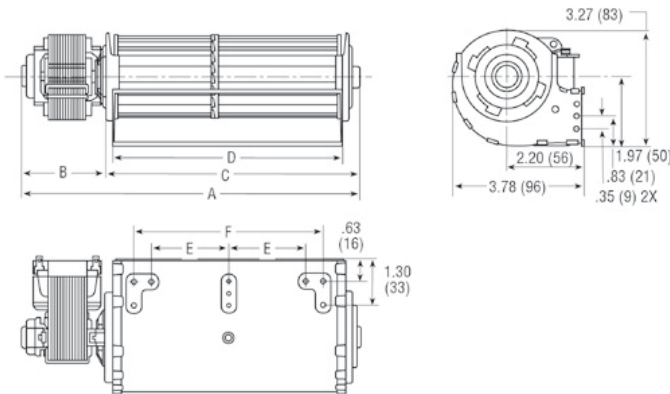

QLZ06AC Series Crossflow Blower

180... 300mm x Ø 60mm

- AC blower with shaded pole motor with sleeve bearings and terminals. Max ambient temperature of 60 C.
- High volume and performance already at a low air velocity, therefore low noise level.
- Fan propeller of aluminum and air duct housing of sheet steel.
- Rotational direction CW looking at rotor.
- UL, CSA, VDE approvals on some models. Please contact application engineering

Part Number	Model Number	Curve	CFM @ 0	VAC	Hertz	Power (W)	dBA	Motor Position	Bobbin Position	Insul. Class
55410.91162	QLZ060018A2262518L70VB	1	63	115	60	29	49	Left	Front	B
55410.81390	QLZ061800A3313025LH48IX	2	72	120	60	35	49	Right	Up	B
55410.91190	QLZ060018A2412524L60PV	2	72	115	60	35	50	Left	Front	B
55412.70305	QLZ060030A583030LH133ACW	3	138	115	60	56	50	Left	Front	H
55410.91161	QLZ060018A2262518L70PW	1	63	220/240	50/60	28	49	Left	Front	B
55410.81051	QLZ061800A265252415PZ	2	72	220/240	50/60	35	50	Right	Up	H

PART NUMBER	A	B	C	D	E	F
55410.91/81---	10.24 (260)	2.17 (55)	7.68 (195)	7.09 (180)	2.52 (64)	6.06 (154)
55412.70---	15.55 (395)	2.83 (72)	12.32 (313)	11.81 (300)	4.84 (123)	10.70 (272)

X-ON Electronics