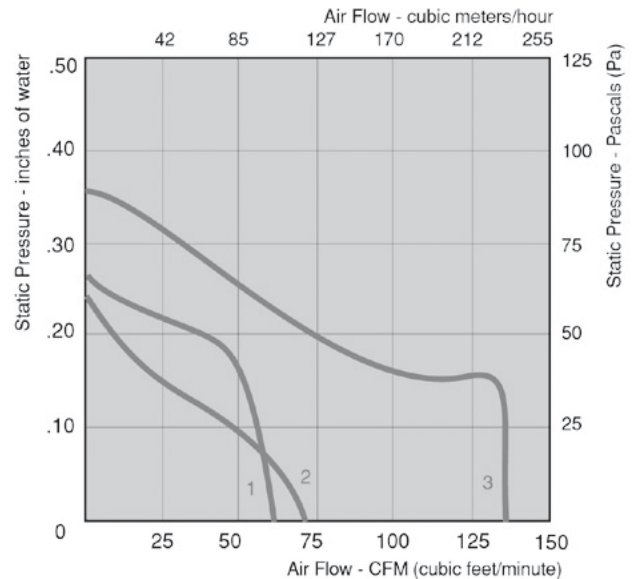

PART NUMBER	A	B	C	D	E	F
55410.91/81---	10.24 (260)	2.17 (55)	7.68 (195)	7.09 (180)	2.52 (64)	6.06 (154)
55412.70---	15.55 (395)	2.83 (72)	12.32 (313)	11.81 (300)	4.84 (123)	10.70 (272)