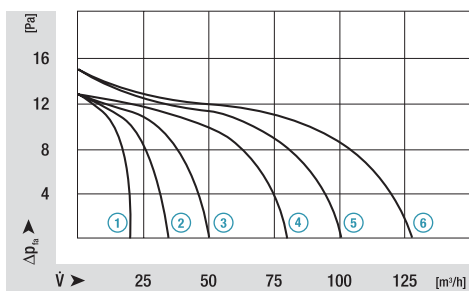

Characteristic curves