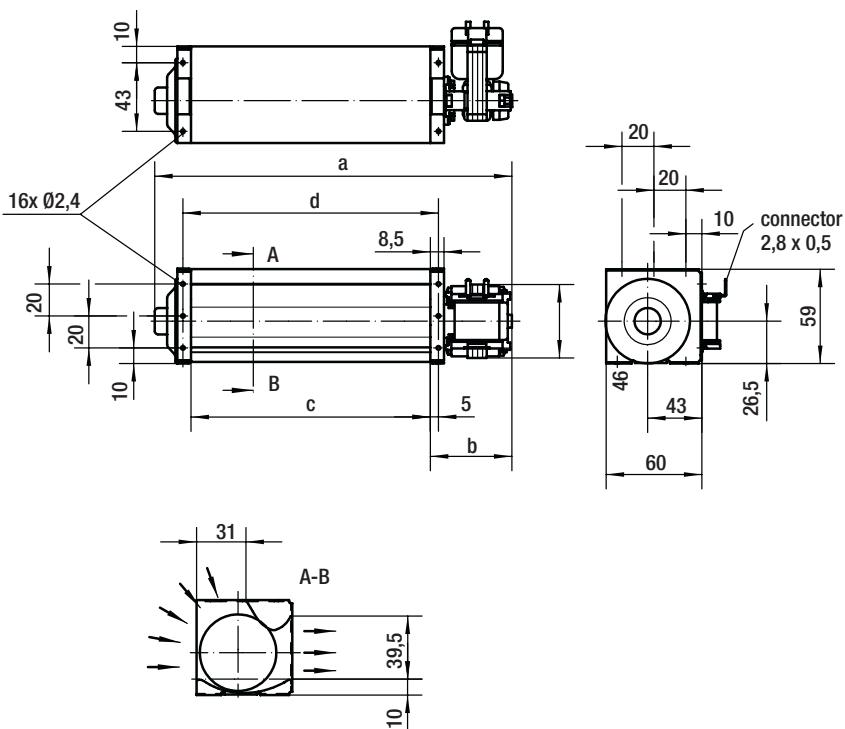

Characteristic curves