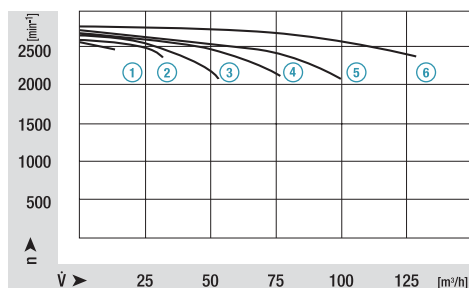

Characteristic curves