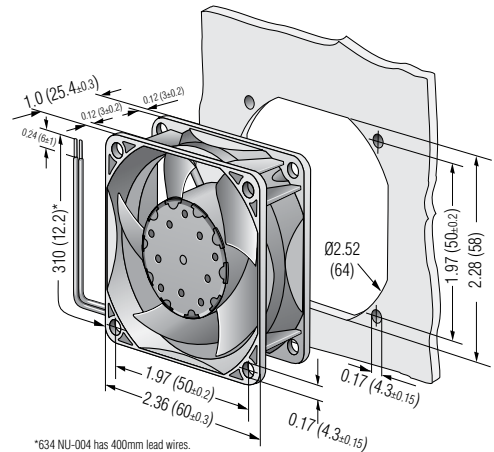

DC axial fans

Series 630 U 60 x 60 x 25 mm

Highlights:

- Motor protection against reverse polarity and locking.
- Air exhaust over struts
- Connection via 310 mm strands AWG 22, TR 64, bared and tin-plated
- Ingress protection rating of IP68

Material: Housing: Fiberglass-reinforced PBT composite
Impeller: Fiberglass-reinforced PA composite

Direction of rotation: Clockwise, seen on rotor

Nominal Data	Air flow	Nominal voltage	Voltage range	Sound pressure level	Sound power level	Ball bearings	Power input	Speed	Temperature range	Mass	Ingress Protection Rating	UL Approval	Curves
Type	CFM	VDC	VDC	dB(A)	Bel(A)		Watts	RPM	°C	g			
632 NU	23.5	12	6...15	34	5.1	Yes	1.8	5900	-20...70	70	IP68	Yes	1
634 NU-004*	23.5	24	12...30	34	5.1	Yes	1.6	5900	-20...70	70	IP68	Yes	1
632/2HPU	25.9	12	11...13	35	5.4	Yes	1.5	6300	-20...70	70	IP68	Yes	2
634 HHU	34.1	24	18...28	44	6.1	Yes	3.2	8500	-20...70	70	IP68	Yes	3

Curves