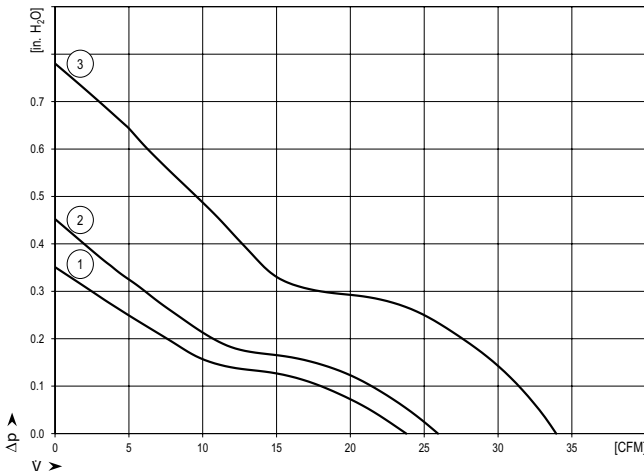

DC axial fans

Series 630 U 60 x 60 x 25 mm

Highlights:

- Motor protection against reverse polarity and locking.
- Air exhaust over struts
- Connection via 310 mm strands AWG 22, TR 64, bared and tin-plated
- Ingress protection rating of IP68

Material: Housing: Fiberglass-reinforced PBT composite
Impeller: Fiberglass-reinforced PA composite

Direction of rotation: Clockwise, seen on rotor

Nominal Data	Air flow	Nominal voltage	Voltage range	Sound pressure level	Sound power level	Ball bearings	Power input	Speed	Temperature range	Mass	Ingress Protection Rating	UL Approval	Curves
Type	CFM	VDC	VDC	dB(A)	Bel(A)		Watts	RPM	°C	g			
632 NU	23.5	12	6...15	34	5.1	Yes	1.8	5900	-20...70	70	IP68	Yes	1
634 NU-004*	23.5	24	12...30	34	5.1	Yes	1.6	5900	-20...70	70	IP68	Yes	1
632/2HPU	25.9	12	11...13	35	5.4	Yes	1.5	6300	-20...70	70	IP68	Yes	2
634 HHU	34.1	24	18...28	44	6.1	Yes	3.2	8500	-20...70	70	IP68	Yes	3

Curves