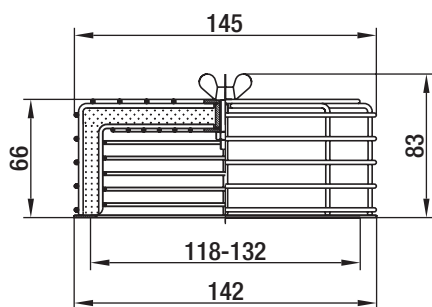

95777-1-5171

Product drawing