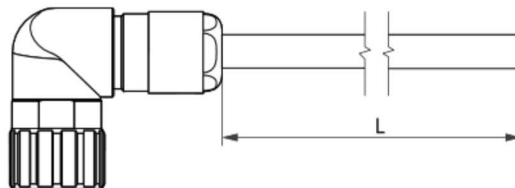

## Cable

Type	Length L (mm)	Order no.
Cable (12+3 Pins)	1 000 ±30	992 0160 034
Cable (12+3 Pins)	3 000 ±30	992 0160 035

Type	Length L (mm)	Order no.
Cable (12+3 Pins)	1 000 ±30	992 0160 036
Cable (12+3 Pins)	3 000 ±30	992 0160 037

For self-assembly, cables can be obtained from Hummel:

Hummel cable connector M16 for cable  $\varnothing$  8-11 mm, Tightening torque: 5 Nm (Order no. 7.810.500.000)

Hummel crimp insert series M16, socket 12+3 with special coding (Order no. 7K11886034)