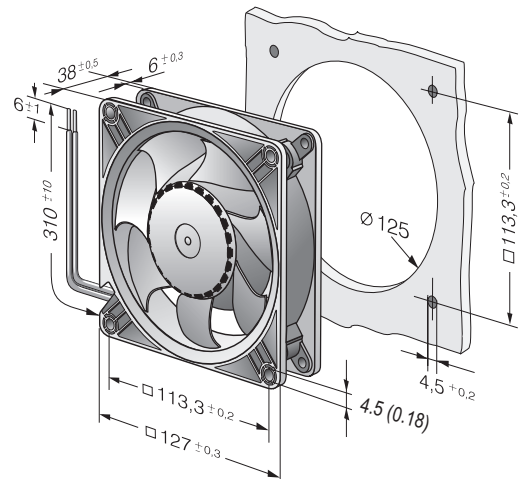

DC axial fans

Series DV 5200 U 127 x 127 x 38 mm

Highlights:

- Motor protection against reverse polarity and locking.
- Air exhaust over struts
- Connection via 310 mm strands AWG 22, TR 64, bared and tin-plated
- Ingress protection rating of IP68

Material: Housing: Die-cast aluminum
Impeller: Fiberglass-reinforced PA composite

Direction of rotation: Counterclockwise, seen on rotor

Nominal Data		Air flow	Nominal voltage	Voltage range	Sound pressure level	Sound power level	Ball bearings	Power input	Speed	Temperature range	Mass	Ingress Protection Rating	UL Approval	Curves
Type		CFM	VDC	VDC	dB(A)	Bel(A)		Watts	RPM	°C	g			
DV 5214 NU		158.9	24	18...26	56	6.4	Yes	19.8	4930	-20...65	560	IP68	Yes	1
DV 5214/2NU-807		158.9	24	16...30	56	6.0	Yes	20.1	5000	-20...65	560	IP68	Yes	1

Curves