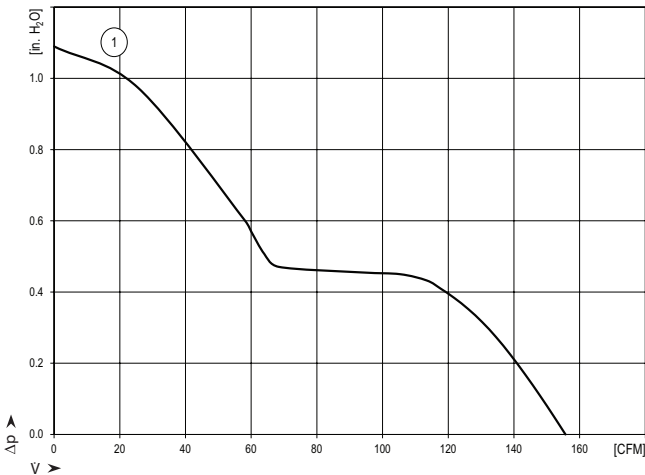

DC axial fans

Series DV 5200 U 127 x 127 x 38 mm

Highlights:

- Motor protection against reverse polarity and locking.
- Air exhaust over struts
- Connection via 310 mm strands AWG 22, TR 64, bared and tin-plated
- Ingress protection rating of IP68

Material: Housing: Die-cast aluminum
Impeller: Fiberglass-reinforced PA composite

Direction of rotation: Counterclockwise, seen on rotor

Nominal Data		Air flow	Nominal voltage	Voltage range	Sound pressure level	Sound power level	Ball bearings	Power input	Speed	Temperature range	Mass	Ingress Protection Rating	UL Approval	Curves
Type		CFM	VDC	VDC	dB(A)	Bel(A)		Watts	RPM	°C	g			
DV 5214 NU		158.9	24	18...26	56	6.4	Yes	19.8	4930	-20...65	560	IP68	Yes	1
DV 5214/2NU-807		158.9	24	16...30	56	6.0	Yes	20.1	5000	-20...65	560	IP68	Yes	1

Curves