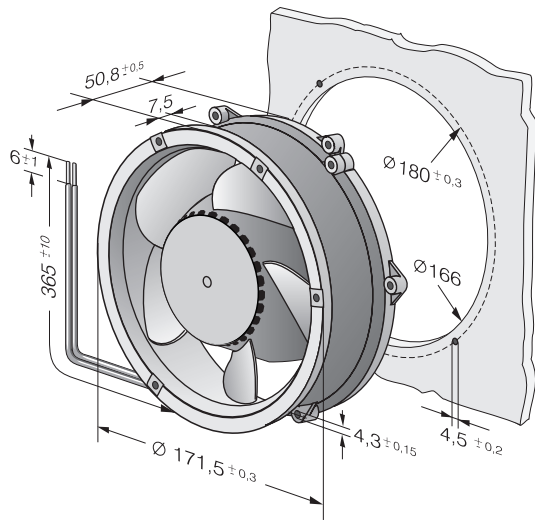

Product drawing