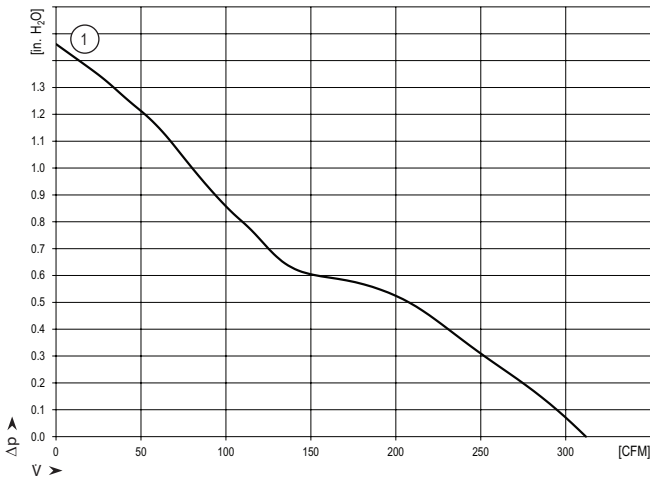

DC axial fans

Series DV 6200 U Ø172 x 51 mm

Highlights:

- Motor protection against reverse polarity and locking.
- Air exhaust over struts
- Connection via 365 mm single strands AWG 22, TR 64, bared and tin-plated
- Ingress protection rating of IP68

Material: Housing: Die-cast aluminum

Impeller: Fiberglass-reinforced PA composite

Direction of rotation: Counterclockwise, seen on rotor

Nominal Data

Type	Air flow CFM	Nominal voltage VDC	Voltage range VDC	Sound pressure level dB(A)	Sound power level Bel(A)	Ball bearings	Power input Watts	Speed RPM	Temperature range °C	Mass g	Ingress Protection Rating	UL Approval	Curves
DV 6248 U	317.8	48	28...60	63	7.1	Yes	40.0	4300	-20...75	895	IP68	Yes	1

Curves