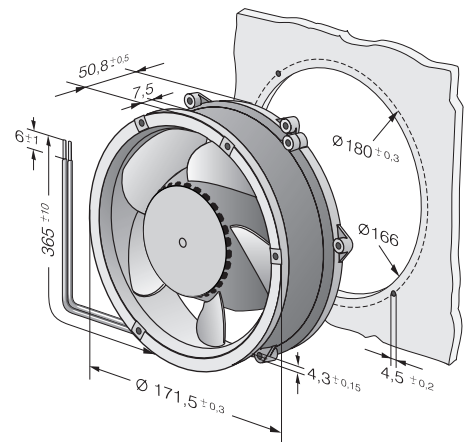

DC axial fans

Series DV 6200 U Ø172 x 51 mm

Highlights:

- Motor protection against reverse polarity and locking.
- Air exhaust over struts
- Connection via 365 mm single strands AWG 22, TR 64, bared and tin-plated
- Ingress protection rating of IP68

Material: Housing: Die-cast aluminum

Impeller: Fiberglass-reinforced PA composite

Direction of rotation: Counterclockwise, seen on rotor

Nominal Data

Type	Air flow CFM	Nominal voltage VDC	Voltage range VDC	Sound pressure level dB(A)	Sound power level Bel(A)	Ball bearings	Power input Watts	Speed RPM	Temperature range °C	Mass g	Ingress Protection Rating	UL Approval	Curves
DV 6248 U	317.8	48	28...60	63	7.1	Yes	40.0	4300	-20...75	895	IP68	Yes	1

Curves