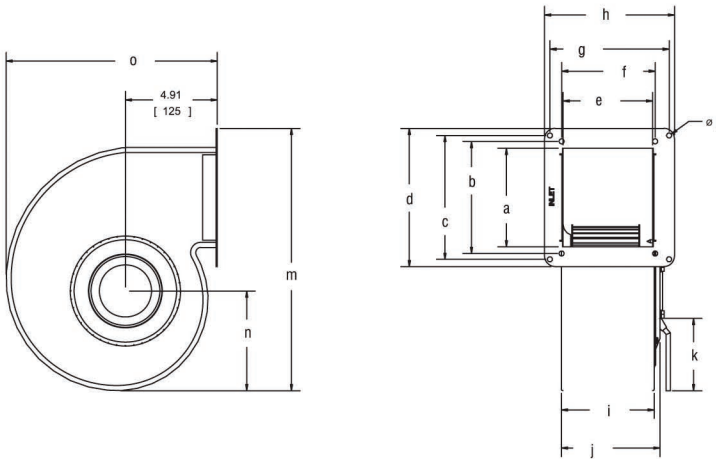

EE1G180 Series Centrifugal Blower

Ø 180mm

- AC single inlet, forward curved centrifugal blower.
- Direction of rotation is CW as seen from suction side.
- Housing and impeller of galvanised sheet-steel.
- Maintenance-free ball bearings.
- UL, CSA, VDE approvals on most models, please contact application engineering.

Part Number	Curve	CFM @ 0	VAC	Hertz	Power (W)	dba	Max Amb. Temp C	Bearing Type	Features	Capacitor (µF)
EE1G-115-180-04	1	450	115	50/60	125/180	64	50	Ball	Leads	16
EE1G-230-180-04	1	450	230	50/60	125/180	64	60	Ball	Leads	4
EE1G-230-180-06	2	500	230	50/60	125/180	64	60	Ball	Leads	4
EE1G-115-180-05	3	350	115	60	152	61	50	Ball	Leads	10
EE1G-115-180-06	4	604	115	60	251	-	50	Ball	Leads	20

	a	b	c	d	e	f	g	h	i	j	k	l	m	n	o
EE1G-xxx-180-04	4.38 [111]	5 [127]	5.13 [130]	6.38 [162]	4.50 [114]	4.63 [117]	5.63 [143]	6.69 [170]	4.96 [126]	5.26 [134]	18.13 [461]	.25 [6]	11.88 [302]	4.72 [120]	10.22 [260]
EE1G-xxx-180-06	5.27 [134]	6 [152]	6.63 [168]	7.4 [188]	4.79 [122]	5 [127]	6.38 [162]	6.96 [177]	4.96 [126]	5.27 [134]	18.51 [470]	.27 [7]	14.04 [357]	5.34 [136]	11.28 [287]
EE1G-xxx-180-05	4.25 [108]	5 [127]	-	5.51 [140]	4 [101]	4.5 [114]	-	5.51 [140]	4.33 [110]	4.40 [112]	17.72 [450]	.25 [6]	11.50 [292]	4.72 [120]	10.22 [260]