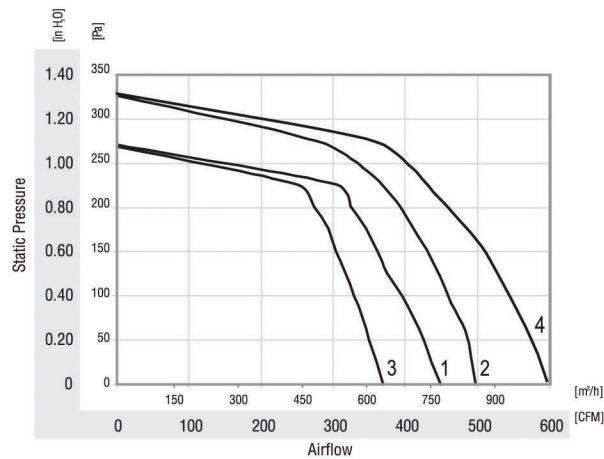

EE1G180 Series Centrifugal Blower

Ø 180mm

- AC single inlet, forward curved centrifugal blower.
- Direction of rotation is CW as seen from suction side.
- Housing and impeller of galvanised sheet-steel.
- Maintenance-free ball bearings.
- UL, CSA, VDE approvals on most models, please contact application engineering.

Part Number	Curve	CFM @ 0	VAC	Hertz	Power (W)	dba	Max Amb. Temp C	Bearing Type	Features	Capacitor (µF)
EE1G-115-180-04	1	450	115	50/60	125/180	64	50	Ball	Leads	16
EE1G-230-180-04	1	450	230	50/60	125/180	64	60	Ball	Leads	4
EE1G-230-180-06	2	500	230	50/60	125/180	64	60	Ball	Leads	4
EE1G-115-180-05	3	350	115	60	152	61	50	Ball	Leads	10
EE1G-115-180-06	4	604	115	60	251	-	50	Ball	Leads	20

	a	b	c	d	e	f	g	h	i	j	k	l	m	n	o
EE1G-xxx-180-04	4.38 [111]	5 [127]	5.13 [130]	6.38 [162]	4.50 [114]	4.63 [117]	5.63 [143]	6.69 [170]	4.96 [126]	5.26 [134]	18.13 [461]	.25 [6]	11.88 [302]	4.72 [120]	10.22 [260]
EE1G-xxx-180-06	5.27 [134]	6 [152]	6.63 [168]	7.4 [188]	4.79 [122]	5 [127]	6.38 [162]	6.96 [177]	4.96 [126]	5.27 [134]	18.51 [470]	.27 [7]	14.04 [357]	5.34 [136]	11.28 [287]
EE1G-xxx-180-05	4.25 [108]	5 [127]	-	5.51 [140]	4 [101]	4.5 [114]	-	5.51 [140]	4.33 [110]	4.40 [112]	17.72 [450]	.25 [6]	11.50 [292]	4.72 [120]	10.22 [260]