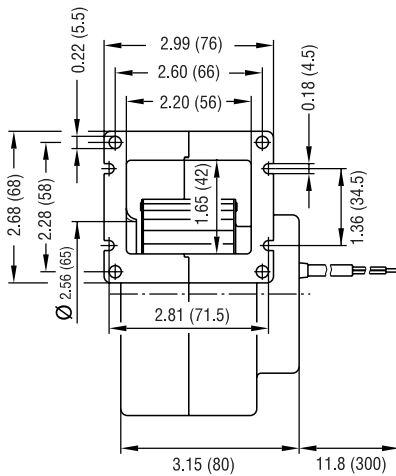

- AC single inlet, forward curved centrifugal blower. Via a bracket, the integrated external-rotor motor is mounted on one side of the housing.
- Housing of die-cast aluminium; impeller of galvanised sheet-steel. Forward curved impellers are directly press-fitted onto the rotor of the external-rotor motor.
- Direction of rotation is CW as seen from suction side. Insulation class "B".
- Maintenance-free ball bearings.
- UL, CSA, VDE approvals on some models, please contact application engineering.

Part Number	Curve	CFM @ 0	VAC	Hertz	Power (W)	dBA	Max Amb. Temp. C	Bearing Type	Features	Capacitor (µF)	Wgt. (lbs)
G2S085-AA19-15	1	26.5	115	60*	22	38	40	Ball	Leads	-	1.81
G2S085-AA03-01	1	26.5	230	60*	23	38	40	Ball	Leads	-	1.81
G2E085-AA05-21	2	55.9	115	60	28	57	70	Ball	Leads	4	1.69
G2E085-AA01-05	2	55.9	230	60*	30	57	70	Ball	Leads	1	1.69

* 50 Hz data available.