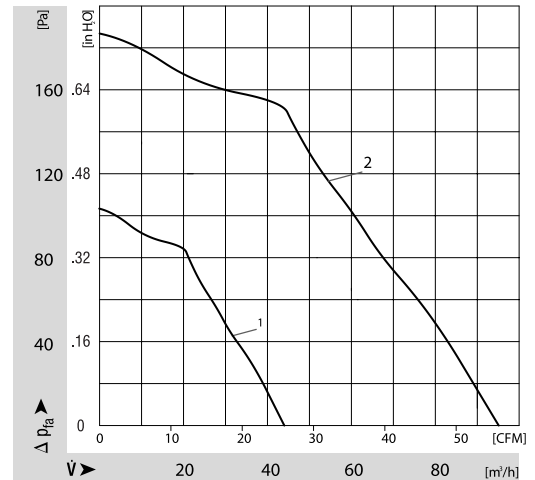

- AC single inlet, forward curved centrifugal blower. Via a bracket, the integrated external-rotor motor is mounted on one side of the housing.
- Housing of die-cast aluminium; impeller of galvanised sheet-steel. Forward curved impellers are directly press-fitted onto the rotor of the external-rotor motor.
- Direction of rotation is CW as seen from suction side. Insulation class "B".
- Maintenance-free ball bearings.
- UL, CSA, VDE approvals on some models, please contact application engineering.

Part Number	Curve	CFM @ 0	VAC	Hertz	Power (W)	dBA	Max Amb. Temp. C	Bearing Type	Features	Capacitor (µF)	Wgt. (lbs)
G2S085-AA19-15	1	26.5	115	60*	22	38	40	Ball	Leads	-	1.81
G2S085-AA03-01	1	26.5	230	60*	23	38	40	Ball	Leads	-	1.81
G2E085-AA05-21	2	55.9	115	60	28	57	70	Ball	Leads	4	1.69
G2E085-AA01-05	2	55.9	230	60*	30	57	70	Ball	Leads	1	1.69

* 50 Hz data available.