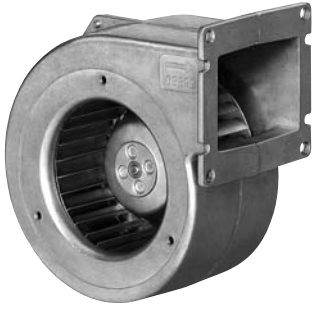

G2E085 Series Centrifugal Blower

Ø 85mm

- AC single inlet, forward curved centrifugal blower. Via a bracket, the integrated external-rotor motor is mounted on one side of the housing.
- Housing of die-cast aluminium; impeller of galvanised sheet-steel. Forward curved impellers are directly press-fitted onto the rotor of the external-rotor motor.
- Direction of rotation is CW as seen from suction side. Insulation class "B".
- Maintenance-free ball bearings.
- UL, CSA, VDE approvals on some models, please contact application engineering.

Part Number	Curve	CFM @ 0	VAC	Hertz	Power (W)	dBA	Max Amb. Temp. C	Bearing Type	Features	Capacitor (µF)	Wgt. (lbs)
G2S085-AA19-15	1	26.5	115	60*	22	38	40	Ball	Leads	-	1.81
G2S085-AA03-01	1	26.5	230	60*	23	38	40	Ball	Leads	-	1.81
G2E085-AA05-21	2	55.9	115	60	28	57	70	Ball	Leads	4	1.69
G2E085-AA01-05	2	55.9	230	60*	30	57	70	Ball	Leads	1	1.69