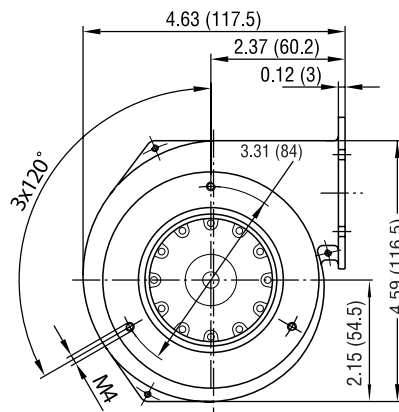

- AC single inlet, forward curved centrifugal blower. Via a bracket, the integrated external-rotor motor is mounted on one side of the housing.
- Housing of die-cast aluminium; impeller of galvanised sheet-steel. Forward curved impellers are directly press-fitted onto the rotor of the external-rotor motor.
- Direction of rotation is CW as seen from suction side. Insulation class "B".
- Maintenance-free ball bearings.
- UL, CSA, VDE approvals on some models, please contact application engineering.

Part Number	Curve	CFM @ 0	VAC	Hertz	Power (W)	dBA	Max Amb. Temp. C	Bearing Type	Features	Capacitor (µF)	Wgt. (lbs)
G2S085-AA19-15	1	26.5	115	60*	22	38	40	Ball	Leads	-	1.81
G2S085-AA03-01	1	26.5	230	60*	23	38	40	Ball	Leads	-	1.81
G2E085-AA05-21	2	55.9	115	60	28	57	70	Ball	Leads	4	1.69
G2E085-AA01-05	2	55.9	230	60*	30	57	70	Ball	Leads	1	1.69

* 50 Hz data available.