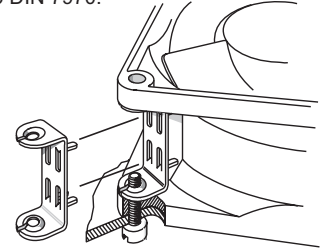

Additional versions are available on special order

Plug and Cord Sets

.110 x .02 inch (2.8 x .5 mm)

RIGHT ANGLE CONNECTION	
24 inch (610mm)	1434-4-6711-1
36 inch (914mm)	1434-4-6711-3
80 inch (2032mm)	1434-4-6711-80

LZ 212

Screw clip of rust-resistant spring steel. For mounting fans with threaded pin 3.5 DIN 7970.

LZ 260 / LZ 261

Spacer of fiberglass reinforced plastic. For screw mounting over both fan and mounting flanges.