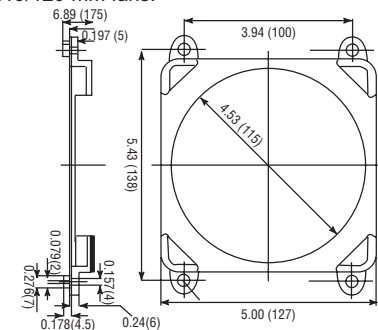

2678-2-2945

Plastic shock and vibration mount for 119/120 mm fans.