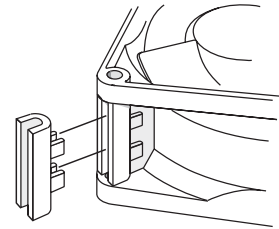

Additional versions are available on special order

Plug and Cord Sets

.110 x .02 inch (2.8 x .5 mm)

RIGHT ANGLE CONNECTION	
24 inch (610mm)	1434-4-6711-1
36 inch (914mm)	1434-4-6711-3
80 inch (2032mm)	1434-4-6711-80

LZ 212

Screw clip of rust-resistant spring steel. For mounting fans with threaded pin 3.5 DIN 7970.

LZ 260 / LZ 261

Spacer of fiberglass reinforced plastic. For screw mounting over both fan and mounting flanges.