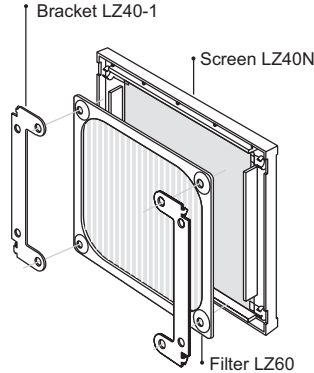

Filter Kit for 119mm fans

10016-1-5170	Grill Guard
10017-1-5170	Grill Guard and Filter
10018-1-5170	Grill Guard, Filter, Spacer

LZ 40N / LZ 40-1 / LZ 60

LZ40N of black, fiberglass reinforced plastic with inserted aluminium wire mess LZ60. Mounting with brackets LZ40-1.

LZ 120

Connecting cable with molded plug. (PVC, black). Stranded wires with multi-core cable ends. For all types of fans with flat pins .12 x .02 in (3.0 x 0.5 mm).

Type	Cable Length in. (mm)	Pins
LZ120	24 (610)	.02 (.5)
LZ126	39.4 (1000)	.02 (.5)

Additional versions are available on special order

Plug and Cord Sets

.110 x .02 inch (2.8 x .5 mm)

RIGHT ANGLE CONNECTION	
24 inch (610mm)	1434-4-6711-1
36 inch (914mm)	1434-4-6711-3
80 inch (2032mm)	1434-4-6711-80