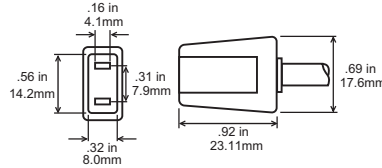

LZ 120

Connecting cable with molded plug. (PVC, black). Stranded wires with multi-core cable ends. For all types of fans with flat pins .12 x .02 in (3.0 x 0.5 mm).

Type	Cable Length in. (mm)	Pins
LZ120	24 (610)	.02 (.5)
LZ126	39.4 (1000)	.02 (.5)

Additional versions are available on special order

Plug and Cord Sets

.110 x .02 inch (2.8 x .5 mm)

RIGHT ANGLE CONNECTION	
24 inch (610mm)	1434-4-6711-1
36 inch (914mm)	1434-4-6711-3
80 inch (2032mm)	1434-4-6711-80