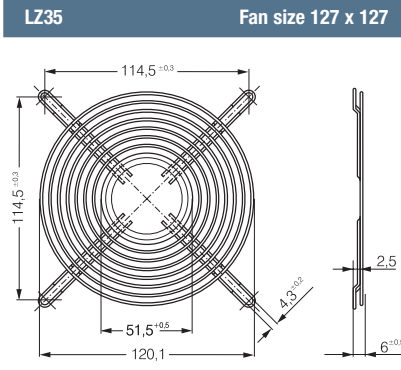

LZ29-1 Fan size 40 x 40

LZ31 Fan size 50 x 50

LZ28-1 Fan size 60 x 60

LZ23-1 Fan size 92 x 92

LZ32-4 Fan size 80 x 80

LZ30-4 Fan size 119 x 119

ACmaxx guard grilles

- Guard grille acc. to DIN EN ISO 13857 (previously EN 294), made of galvanised or nickel-plated and passivated steel wire for device fans.
- The guard grilles shown on this page are designed specially for ACmaxx series fans and are installed on the outlet side.

LZ30-9 Fan size 119 X 119

LZ37-2 Fan size 172 Ø X 51

LZ23-6 Fan size 92 x 92

LZ32-7 Fan size 80 x 80

X-ON Electronics

Largest Supplier of Electrical and Electronic Components

Click to view similar products for [Fan Accessories](#) category: