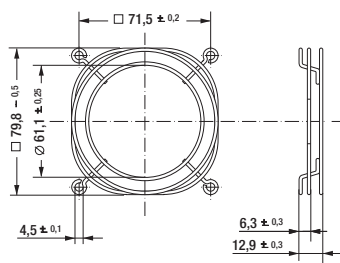

LZ30-9 Fan size 119 X 119

LZ37-2 Fan size 172 Ø X 51

LZ23-6 Fan size 92 x 92

LZ32-7 Fan size 80 x 80

X-ON Electronics

Largest Supplier of Electrical and Electronic Components

Click to view similar products for [Fan Accessories](#) category: