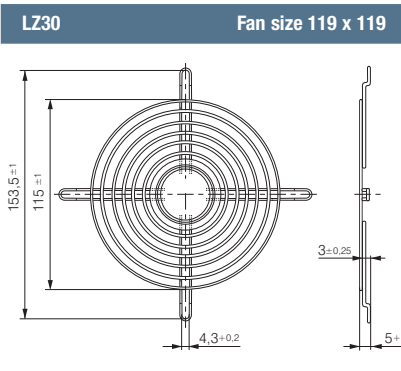

LZ29-1 Fan size 40 x 40

LZ31 Fan size 50 x 50

LZ28-1 Fan size 60 x 60

LZ23-1 Fan size 92 x 92

LZ32-4 Fan size 80 x 80

LZ30-4 Fan size 119 x 119

ACmaxx guard grilles

- Guard grille acc. to DIN EN ISO 13857 (previously EN 294), made of galvanised or nickel-plated and passivated steel wire for device fans.
- The guard grilles shown on this page are designed specially for ACmaxx series fans and are installed on the outlet side.

LZ30-9 Fan size 119 X 119

LZ37-2 Fan size 172 Ø X 51

LZ23-6 Fan size 92 x 92

LZ32-7 Fan size 80 x 80

X-ON Electronics

Largest Supplier of Electrical and Electronic Components

Click to view similar products for [Fan Accessories](#) category: