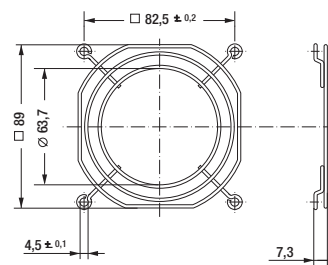

LZ29-1 Fan size 40 x 40

LZ31 Fan size 50 x 50

LZ28-1 Fan size 60 x 60

LZ23-1 Fan size 92 x 92

LZ32-4 Fan size 80 x 80

LZ30-4 Fan size 119 x 119

ACmaxx guard grilles

- Guard grille acc. to DIN EN ISO 13857 (previously EN 294), made of galvanised or nickel-plated and passivated steel wire for device fans.
- The guard grilles shown on this page are designed specially for ACmaxx series fans and are installed on the outlet side.

LZ30-9 Fan size 119 X 119

LZ37-2 Fan size 172 Ø X 51

LZ23-6 Fan size 92 x 92

LZ32-7 Fan size 80 x 80

X-ON Electronics

Largest Supplier of Electrical and Electronic Components

Click to view similar products for [Fan Accessories](#) category: