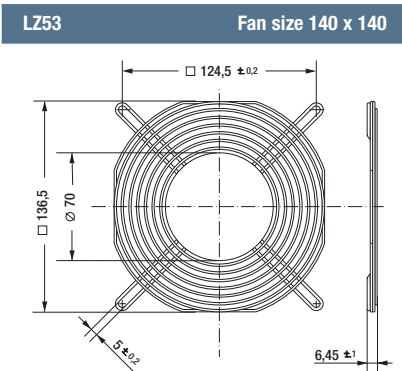

LZ29-1 Fan size 40 x 40

LZ31 Fan size 50 x 50

LZ28-1 Fan size 60 x 60

LZ23-1 Fan size 92 x 92

LZ32-4 Fan size 80 x 80

LZ30-4 Fan size 119 x 119

ACmaxx guard grilles

- Guard grille acc. to DIN EN ISO 13857 (previously EN 294), made of galvanised or nickel-plated and passivated steel wire for device fans.
- The guard grilles shown on this page are designed specially for ACmaxx series fans and are installed on the outlet side.