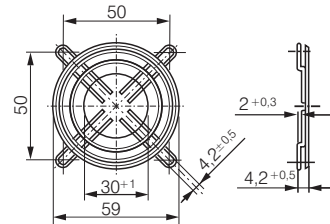

Fan series	Guard grilles	Fan series	Guard grilles	Fan series	Guard grilles
400	LZ29-1	5600	LZ25	DV 6200	LZ37 Intake side
500	LZ31	5200	LZ35	DV 6200	LZ39 Outlet side
600	LZ28-1	5300	LZ53	DV 6400	LZ38 Intake side
3000	LZ23-1	5900	LZ35	DV 6400	LZ39 Outlet side
8000	LZ32-4 / LZ22-2	7000	LZ36		
9000	LZ30-4 / LZ 30	6300	LZ37		
4000	LZ30-4 / LZ 30	6400	LZ38		
5100	LZ25	2200F	LZ22		

LZ29-1 Fan size 40 x 40

LZ31 Fan size 50 x 50

LZ28-1 Fan size 60 x 60

LZ23-1 Fan size 92 x 92

LZ32-4 Fan size 80 x 80

LZ30-4 Fan size 119 x 119

ACmaxx guard grilles

- Guard grille acc. to DIN EN ISO 13857 (previously EN 294), made of galvanised or nickel-plated and passivated steel wire for device fans.
- The guard grilles shown on this page are designed specially for ACmaxx series fans and are installed on the outlet side.