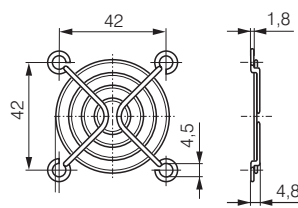

From selection to accessories: Insist on the efficient and reliable service provided by ebm-papst.

Guard grilles

- Guard grille acc. to DIN EN ISO 13857 (previously EN 294), made of galvanised or nickel-plated and passivated steel wire for device fans.
- Additional guard grilles that do not conform to DIN EN ISO 13857 are available on request.
- Our guard grilles are specially designed for use with ebm-papst fans. Their design ensures maximum safety with minimum effect on the operating noise level. Note that when using guard grilles from other manufacturers, compliance with safety-related distances will not always be present.

LZ29-1 Fan size 40 x 40

LZ31 Fan size 50 x 50

LZ28-1 Fan size 60 x 60

LZ23-1 Fan size 92 x 92

LZ32-4 Fan size 80 x 80

LZ30-4 Fan size 119 x 119

ACmaxx guard grilles

- Guard grille acc. to DIN EN ISO 13857 (previously EN 294), made of galvanised or nickel-plated and passivated steel wire for device fans.
- The guard grilles shown on this page are designed specially for ACmaxx series fans and are installed on the outlet side.