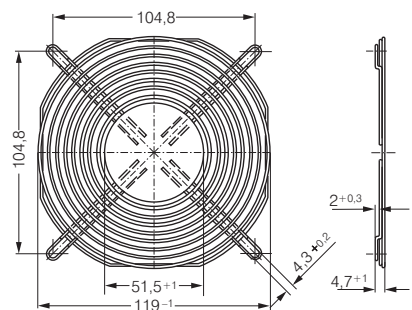

LZ29-1 Fan size 40 x 40

LZ31 Fan size 50 x 50

LZ28-1 Fan size 60 x 60

LZ23-1 Fan size 92 x 92

LZ32-4 Fan size 80 x 80

LZ30-4 Fan size 119 x 119

ACmaxx guard grilles

- Guard grille acc. to DIN EN ISO 13857 (previously EN 294), made of galvanised or nickel-plated and passivated steel wire for device fans.
- The guard grilles shown on this page are designed specially for ACmaxx series fans and are installed on the outlet side.

Fan series	Guard grilles	Intake side	s.P.174
AC 8300	LZ32-4	Intake side	s.P.174
AC 8300 H	LZ32-7	Outlet side	
AC 3200 J	LZ23-1	Intake side	s.P.174
AC 3200 J	LZ23-6	Outlet side	
AC 4400 FN	LZ30-4	Intake side	s.P.174
AC 4400 FN	LZ30-9	Outlet side	
AC 4300	LZ30-4	Intake side	s.P.174
AC 4300	LZ30-9	Outlet side	
ACi 4400	LZ30	Intake side	s.P.175
ACi 4400	LZ30	Outlet side	s.P.175