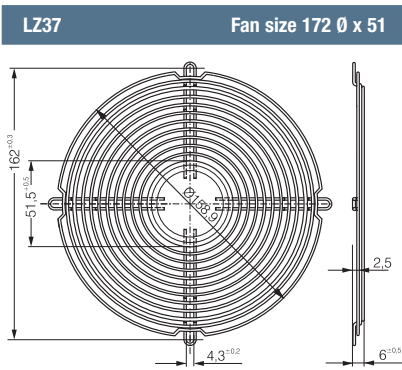

LZ29-1 Fan size 40 x 40

LZ31 Fan size 50 x 50

LZ28-1 Fan size 60 x 60

LZ23-1 Fan size 92 x 92

LZ32-4 Fan size 80 x 80

LZ30-4 Fan size 119 x 119

ACmaxx guard grilles

- Guard grille acc. to DIN EN ISO 13857 (previously EN 294), made of galvanised or nickel-plated and passivated steel wire for device fans.
- The guard grilles shown on this page are designed specially for ACmaxx series fans and are installed on the outlet side.