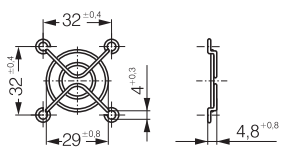

LZ29-1 Fan size 40 x 40

LZ31 Fan size 50 x 50

LZ28-1 Fan size 60 x 60

LZ23-1 Fan size 92 x 92

LZ32-4 Fan size 80 x 80

LZ30-4 Fan size 119 x 119

ACmaxx guard grilles

- Guard grille acc. to DIN EN ISO 13857 (previously EN 294), made of galvanised or nickel-plated and passivated steel wire for device fans.
- The guard grilles shown on this page are designed specially for ACmaxx series fans and are installed on the outlet side.