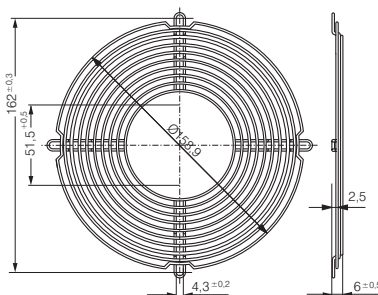

LZ29-1 Fan size 40 x 40

LZ31 Fan size 50 x 50

LZ28-1 Fan size 60 x 60

LZ23-1 Fan size 92 x 92

LZ32-4 Fan size 80 x 80

LZ30-4 Fan size 119 x 119

ACmaxx guard grilles

- Guard grille acc. to DIN EN ISO 13857 (previously EN 294), made of galvanised or nickel-plated and passivated steel wire for device fans.
- The guard grilles shown on this page are designed specially for ACmaxx series fans and are installed on the outlet side.

Fan series	Guard grilles	Intake side	s.P.174
AC 8300	LZ32-4	Intake side	s.P.174
AC 8300 H	LZ32-7	Outlet side	
AC 3200 J	LZ23-1	Intake side	s.P.174
AC 3200 J	LZ23-6	Outlet side	
AC 4400 FN	LZ30-4	Intake side	s.P.174
AC 4400 FN	LZ30-9	Outlet side	
AC 4300	LZ30-4	Intake side	s.P.174
AC 4300	LZ30-9	Outlet side	
ACi 4400	LZ30	Intake side	s.P.175
ACi 4400	LZ30	Outlet side	s.P.175

LZ30-9 Fan size 119 X 119

LZ37-2 Fan size 172 Ø X 51

LZ23-6 Fan size 92 x 92

LZ32-7 Fan size 80 x 80

X-ON Electronics

Largest Supplier of Electrical and Electronic Components

Click to view similar products for [Fan Accessories](#) category: