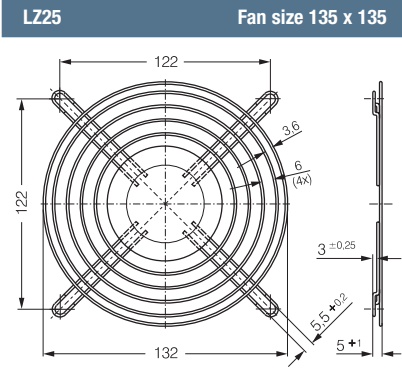

LZ29-1 Fan size 40 x 40

LZ31 Fan size 50 x 50

LZ28-1 Fan size 60 x 60

LZ23-1 Fan size 92 x 92

LZ32-4 Fan size 80 x 80

LZ30-4 Fan size 119 x 119

ACmaxx guard grilles

- Guard grille acc. to DIN EN ISO 13857 (previously EN 294), made of galvanised or nickel-plated and passivated steel wire for device fans.
- The guard grilles shown on this page are designed specially for ACmaxx series fans and are installed on the outlet side.

LZ30-9 Fan size 119 X 119

LZ37-2 Fan size 172 Ø X 51

LZ23-6 Fan size 92 x 92

LZ32-7 Fan size 80 x 80

X-ON Electronics

Largest Supplier of Electrical and Electronic Components

Click to view similar products for [Fan Accessories](#) category: