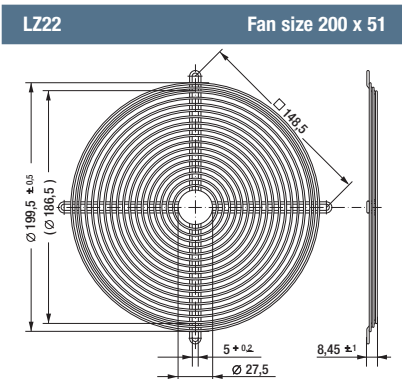

LZ29-1 Fan size 40 x 40

LZ31 Fan size 50 x 50

LZ28-1 Fan size 60 x 60

LZ23-1 Fan size 92 x 92

LZ32-4 Fan size 80 x 80

LZ30-4 Fan size 119 x 119

ACmaxx guard grilles

- Guard grille acc. to DIN EN ISO 13857 (previously EN 294), made of galvanised or nickel-plated and passivated steel wire for device fans.
- The guard grilles shown on this page are designed specially for ACmaxx series fans and are installed on the outlet side.