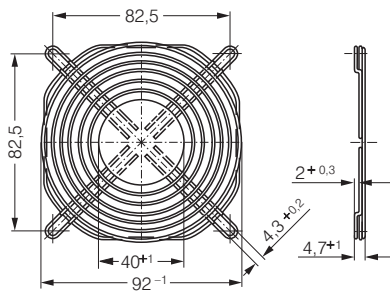

LZ29-1 Fan size 40 x 40

LZ31 Fan size 50 x 50

LZ28-1 Fan size 60 x 60

LZ23-1 Fan size 92 x 92

LZ32-4 Fan size 80 x 80

LZ30-4 Fan size 119 x 119

ACmaxx guard grilles

- Guard grille acc. to DIN EN ISO 13857 (previously EN 294), made of galvanised or nickel-plated and passivated steel wire for device fans.
- The guard grilles shown on this page are designed specially for ACmaxx series fans and are installed on the outlet side.

Fan series	Guard grilles	Intake side	s.P.174
AC 8300	LZ32-4	Intake side	s.P.174
AC 8300 H	LZ32-7	Outlet side	
AC 3200 J	LZ23-1	Intake side	s.P.174
AC 3200 J	LZ23-6	Outlet side	
AC 4400 FN	LZ30-4	Intake side	s.P.174
AC 4400 FN	LZ30-9	Outlet side	
AC 4300	LZ30-4	Intake side	s.P.174
AC 4300	LZ30-9	Outlet side	
ACi 4400	LZ30	Intake side	s.P.175
ACi 4400	LZ30	Outlet side	s.P.175