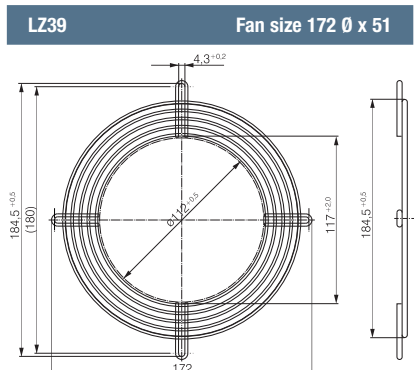

LZ29-1 Fan size 40 x 40

LZ31 Fan size 50 x 50

LZ28-1 Fan size 60 x 60

LZ23-1 Fan size 92 x 92

LZ32-4 Fan size 80 x 80

LZ30-4 Fan size 119 x 119

ACmaxx guard grilles

- Guard grille acc. to DIN EN ISO 13857 (previously EN 294), made of galvanised or nickel-plated and passivated steel wire for device fans.
- The guard grilles shown on this page are designed specially for ACmaxx series fans and are installed on the outlet side.

LZ30-9 Fan size 119 X 119

LZ37-2 Fan size 172 Ø X 51

LZ23-6 Fan size 92 x 92

LZ32-7 Fan size 80 x 80

X-ON Electronics

Largest Supplier of Electrical and Electronic Components

Click to view similar products for [Fan Accessories](#) category: