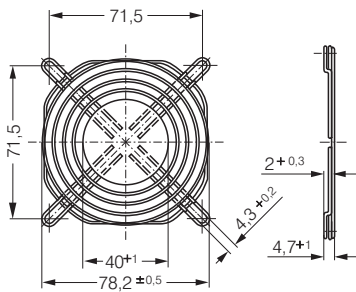

LZ29-1 Fan size 40 x 40

LZ31 Fan size 50 x 50

LZ28-1 Fan size 60 x 60

LZ23-1 Fan size 92 x 92

LZ32-4 Fan size 80 x 80

LZ30-4 Fan size 119 x 119

ACmaxx guard grilles

- Guard grille acc. to DIN EN ISO 13857 (previously EN 294), made of galvanised or nickel-plated and passivated steel wire for device fans.
- The guard grilles shown on this page are designed specially for ACmaxx series fans and are installed on the outlet side.

Fan series	Guard grilles	Intake side	s.P.174
AC 8300	LZ32-4	Intake side	s.P.174
AC 8300 H	LZ32-7	Outlet side	
AC 3200 J	LZ23-1	Intake side	s.P.174
AC 3200 J	LZ23-6	Outlet side	
AC 4400 FN	LZ30-4	Intake side	s.P.174
AC 4400 FN	LZ30-9	Outlet side	
AC 4300	LZ30-4	Intake side	s.P.174
AC 4300	LZ30-9	Outlet side	
ACi 4400	LZ30	Intake side	s.P.175
ACi 4400	LZ30	Outlet side	s.P.175