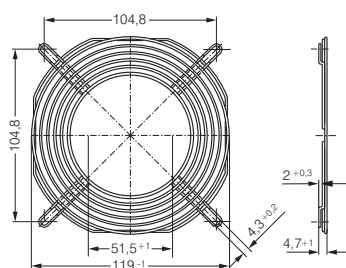

LZ29-1 Fan size 40 x 40

LZ31 Fan size 50 x 50

LZ28-1 Fan size 60 x 60

LZ23-1 Fan size 92 x 92

LZ32-4 Fan size 80 x 80

LZ30-4 Fan size 119 x 119

ACmaxx guard grilles

- Guard grille acc. to DIN EN ISO 13857 (previously EN 294), made of galvanised or nickel-plated and passivated steel wire for device fans.
- The guard grilles shown on this page are designed specially for ACmaxx series fans and are installed on the outlet side.

Fan series	Guard grilles	Intake side	s.P.174
AC 8300	LZ32-4	Intake side	s.P.174
AC 8300 H	LZ32-7	Outlet side	
AC 3200 J	LZ23-1	Intake side	s.P.174
AC 3200 J	LZ23-6	Outlet side	
AC 4400 FN	LZ30-4	Intake side	s.P.174
AC 4400 FN	LZ30-9	Outlet side	
AC 4300	LZ30-4	Intake side	s.P.174
AC 4300	LZ30-9	Outlet side	
ACi 4400	LZ30	Intake side	s.P.175
ACi 4400	LZ30	Outlet side	s.P.175

LZ30-9 Fan size 119 X 119

LZ37-2 Fan size 172 Ø X 51

LZ23-6 Fan size 92 x 92

LZ32-7 Fan size 80 x 80

X-ON Electronics

Largest Supplier of Electrical and Electronic Components

Click to view similar products for [Fan Accessories](#) category: