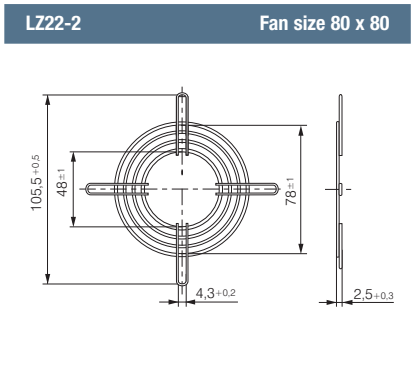

LZ29-1 Fan size 40 x 40

LZ31 Fan size 50 x 50

LZ28-1 Fan size 60 x 60

LZ23-1 Fan size 92 x 92

LZ32-4 Fan size 80 x 80

LZ30-4 Fan size 119 x 119

ACmaxx guard grilles

- Guard grille acc. to DIN EN ISO 13857 (previously EN 294), made of galvanised or nickel-plated and passivated steel wire for device fans.
- The guard grilles shown on this page are designed specially for ACmaxx series fans and are installed on the outlet side.