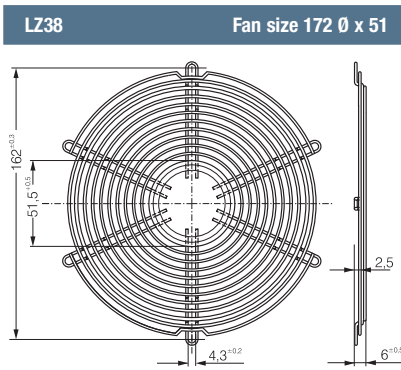

LZ29-1 Fan size 40 x 40

LZ31 Fan size 50 x 50

LZ28-1 Fan size 60 x 60

LZ23-1 Fan size 92 x 92

LZ32-4 Fan size 80 x 80

LZ30-4 Fan size 119 x 119

ACmaxx guard grilles

- Guard grille acc. to DIN EN ISO 13857 (previously EN 294), made of galvanised or nickel-plated and passivated steel wire for device fans.
- The guard grilles shown on this page are designed specially for ACmaxx series fans and are installed on the outlet side.

LZ30-9 Fan size 119 X 119

LZ37-2 Fan size 172 Ø X 51

LZ23-6 Fan size 92 x 92

LZ32-7 Fan size 80 x 80

X-ON Electronics

Largest Supplier of Electrical and Electronic Components

Click to view similar products for [Fan Accessories](#) category: