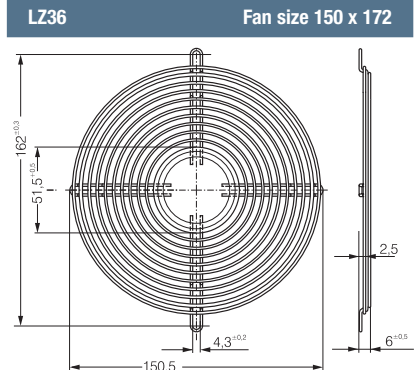

LZ29-1 Fan size 40 x 40

LZ31 Fan size 50 x 50

LZ28-1 Fan size 60 x 60

LZ23-1 Fan size 92 x 92

LZ32-4 Fan size 80 x 80

LZ30-4 Fan size 119 x 119

ACmaxx guard grilles

- Guard grille acc. to DIN EN ISO 13857 (previously EN 294), made of galvanised or nickel-plated and passivated steel wire for device fans.
- The guard grilles shown on this page are designed specially for ACmaxx series fans and are installed on the outlet side.