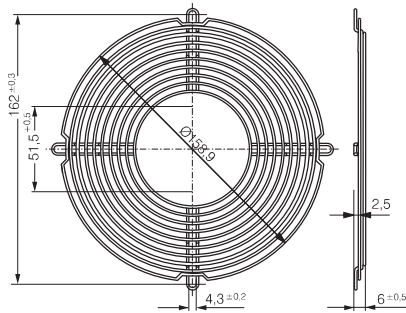

Finger guards made of metal

Fan size	Fan series	Type	Order number	Side	Drawing see page
80 x 80	AC 8300 H	LZ32-7	9920032007	Outlet side	259
	AC 8300 H	LZ22-N	9920022001	Intake side	255
		LZ22-2	9920022002		
		LZ32-14	9920145006		
		LZ32-4	9920032004		
92 x 92	AC 3200 J	LZ23-6	9920023006	Outlet side	259
	AC 3200 J	LZ23 LZ23-1	9920023000 9920023001	Intake side	255
119 x 119	ACi 4400, ACi 4400 N	LZ20	9920020000	Intake side	255
		LZ30	9920030000		256
	AC 4400 FN	LZ30-3 LZ30-4	9920030003 9920030004	Outlet side	259
	AC 4400 FN AC 4300	LZ30-9	9920030009		
Ø 172	AC 6200 N	LZ26	9920026000	Intake side	256
		LZ37	9920037000		257
		LZ37-10	9920145004		
		LZ52	9920052000		
	AC 6200 N	LZ37-2	9920037002	Outlet side	259

Subject to change

All measurements are given in mm.

Finger guards made of plastic

Fan size	Fan series	Type	Order number	Side	Drawing see page
119 x 119	AC 4400 FN, AC 4300	LZ30-5	9920030005	Intake side	263
	ACi 4400, ACi 4400 N	LZ30-6	9920030006		
119 x 119	ACi 4400, ACi 4400 N	LZ30-P	9920030001	Intake/Outlet	263

Subject to change

All measurements are given in mm.

Finger guards

ACmaxx / ACi

LZ32-7

Fan size 80 x 80

LZ23-6

Fan size 92 x 92

LZ30-9

Fan size 119 X 119

LZ37-2

Fan size $\varnothing 172$

Information

DC axial fans

DC centrifugal fans

DC fans - specials