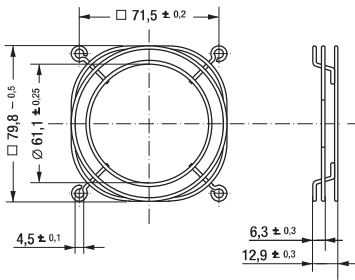

Finger guards made of metal

Fan size	Fan series	Type	Order number	Side	Drawing see page
80 x 80	AC 8300 H	LZ32-7	9920032007	Outlet side	259
	AC 8300 H	LZ22-N	9920022001	Intake side	255
		LZ22-2	9920022002		
		LZ32-14	9920145006		
		LZ32-4	9920032004		
92 x 92	AC 3200 J	LZ23-6	9920023006	Outlet side	259
	AC 3200 J	LZ23 LZ23-1	9920023000 9920023001	Intake side	255
119 x 119	ACi 4400, ACi 4400 N	LZ20	9920020000	Intake side	255
		LZ30	9920030000		256
	AC 4400 FN	LZ30-3 LZ30-4	9920030003 9920030004	Outlet side	259
	AC 4400 FN AC 4300	LZ30-9	9920030009		
Ø 172	AC 6200 N	LZ26	9920026000	Intake side	256
		LZ37	9920037000		257
		LZ37-10	9920145004		
		LZ52	9920052000		
	AC 6200 N	LZ37-2	9920037002	Outlet side	259

Subject to change

All measurements are given in mm.

Finger guards made of plastic

Fan size	Fan series	Type	Order number	Side	Drawing see page
119 x 119	AC 4400 FN, AC 4300	LZ30-5	9920030005	Intake side	263
	ACi 4400, ACi 4400 N	LZ30-6	9920030006		
119 x 119	ACi 4400, ACi 4400 N	LZ30-P	9920030001	Intake/Outlet	263

Subject to change

All measurements are given in mm.

Finger guards

ACmaxx / ACi

LZ32-7

Fan size 80 x 80

LZ23-6

Fan size 92 x 92

LZ30-9

Fan size 119 X 119

LZ37-2

Fan size $\varnothing 172$

Information

DC axial fans

DC centrifugal fans

DC fans - specials