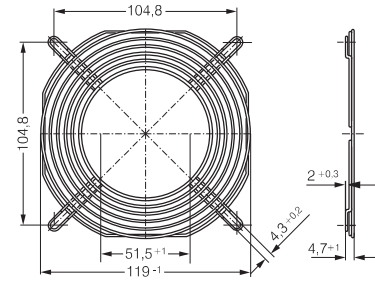

Finger guards made of metal

Fan size	Fan series	Type	Order number	Side	Drawing see page
80 x 80	AC 8300 H	LZ32-7	9920032007	Outlet side	259
	AC 8300 H	LZ22-N	9920022001	Intake side	255
		LZ22-2	9920022002		
		LZ32-14	9920145006		
		LZ32-4	9920032004		
92 x 92	AC 3200 J	LZ23-6	9920023006	Outlet side	259
	AC 3200 J	LZ23 LZ23-1	9920023000 9920023001	Intake side	255
119 x 119	ACi 4400, ACi 4400 N	LZ20	9920020000	Intake side	255
		LZ30	9920030000		256
	AC 4400 FN	LZ30-3 LZ30-4	9920030003 9920030004	Outlet side	259
	AC 4400 FN AC 4300	LZ30-9	9920030009		
Ø 172	AC 6200 N	LZ26	9920026000	Intake side	256
		LZ37	9920037000		257
		LZ37-10	9920145004		
		LZ52	9920052000		
	AC 6200 N	LZ37-2	9920037002	Outlet side	259

Subject to change

All measurements are given in mm.

Finger guards made of plastic

Fan size	Fan series	Type	Order number	Side	Drawing see page
119 x 119	AC 4400 FN, AC 4300	LZ30-5	9920030005	Intake side	263
	ACi 4400, ACi 4400 N	LZ30-6	9920030006		
119 x 119	ACi 4400, ACi 4400 N	LZ30-P	9920030001	Intake/Outlet	263

Subject to change

All measurements are given in mm.

Finger guards

ACmaxx / ACi

LZ32-7

Fan size 80 x 80

LZ23-6

Fan size 92 x 92

LZ30-9

Fan size 119 X 119

LZ37-2

Fan size $\varnothing 172$

Information

DC axial fans

DC centrifugal fans

DC fans - specials