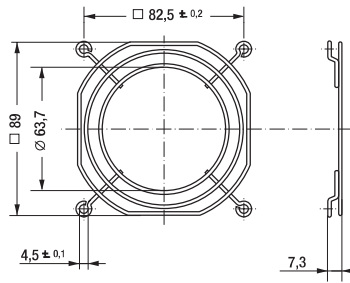

Finger guards made of metal

Fan size	Fan series	Type	Order number	Side	Drawing see page
80 x 80	AC 8300 H	LZ32-7	9920032007	Outlet side	259
	AC 8300 H	LZ22-N	9920022001	Intake side	255
		LZ22-2	9920022002		
		LZ32-14	9920145006		
		LZ32-4	9920032004		
92 x 92	AC 3200 J	LZ23-6	9920023006	Outlet side	259
	AC 3200 J	LZ23 LZ23-1	9920023000 9920023001	Intake side	255
119 x 119	ACi 4400, ACi 4400 N	LZ20	9920020000	Intake side	255
		LZ30	9920030000		256
	AC 4400 FN	LZ30-3 LZ30-4	9920030003 9920030004	Outlet side	259
	AC 4400 FN AC 4300	LZ30-9	9920030009		
Ø 172	AC 6200 N	LZ26	9920026000	Intake side	256
		LZ37	9920037000		257
		LZ37-10	9920145004		
		LZ52	9920052000		
	AC 6200 N	LZ37-2	9920037002	Outlet side	259

Subject to change

All measurements are given in mm.

Finger guards made of plastic

Fan size	Fan series	Type	Order number	Side	Drawing see page
119 x 119	AC 4400 FN, AC 4300	LZ30-5	9920030005	Intake side	263
	ACi 4400, ACi 4400 N	LZ30-6	9920030006		
119 x 119	ACi 4400, ACi 4400 N	LZ30-P	9920030001	Intake/Outlet	263

Subject to change

All measurements are given in mm.

Finger guards

ACmaxx / ACi

LZ32-7

Fan size 80 x 80

LZ23-6

Fan size 92 x 92

LZ30-9

Fan size 119 X 119

LZ37-2

Fan size $\varnothing 172$

Information

DC axial fans

DC centrifugal fans

DC fans - specials