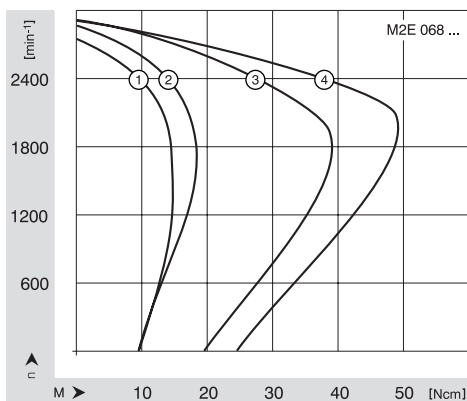

External-rotor motor

Drive motor, size 068

- Mounting flange in diecast aluminium
- Rotor stove-enamelled in black
- Shaft in roller bearing steel
- Maintenance-free ball bearings
- Direction of rotation either clockwise or counterclockwise rotation, viewed on rotor.
- Type of protection IP 00
- CE Approval

ebm-papst • Muldingen

Nominal Data	Voltage	Frequency	Speed	Power output	Power input	Input current	Capacitor	Starting torque	Torque	Temperature rise	approx. Mass	Characteristic curve
Type	VAC	Hz	min ⁻¹	W	W	A	mF/VDB	Ncm	Ncm	K	kg	
M2E 068-BF07 -**	230	50	2200	24	82	0.38	2.0 / 400	9.4	10.5	50	1.0	1
M2E 068-CF01 -**	230	50	2400	37	78	0.35	2.0 / 450	9.5	15.0	30	1.4	2
M2E 068-DF05 -**	230	50	2500	75	143	0.63	4.0 / 400	19.0	28.5	48	1.9	3
M2E 068-EC01 -**	230	50	2500	105	200	0.88	5.0 / 400	24.5	40.0	60	2.2	4
M4E 068-BF09 -**	230	50	1200	19	50	0.23	1.5 / 400	10.5	15.0	60	1.1	1
M4E 068-CF01 -**	230	50	1250	31	62	0.28	1.5 / 400	13.0	23.5	43	1.5	2
M4E 068-DF01 -**	230	50	1300	50	100	0.44	3.0 / 400	25.0	36.0	50	1.9	3
M4E 068-EC03 -**	230	50	1250	65	130	0.60	5.0 / 450	40.0	50.0	75	2.1	4