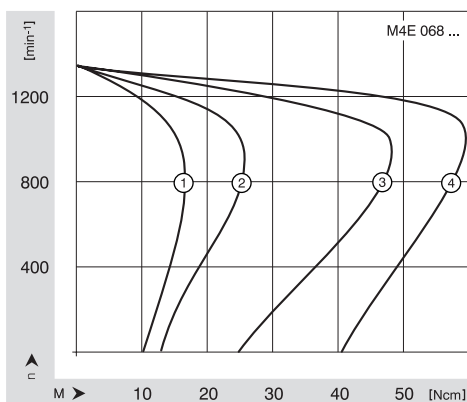

External-rotor motor

Drive motor, size 068

- Mounting flange in diecast aluminium
- Rotor stove-enamelled in black
- Shaft in roller bearing steel
- Maintenance-free ball bearings
- Direction of rotation either clockwise or counterclockwise rotation, viewed on rotor.
- Type of protection IP 00
- CE Approval

ebm-papst • Muldingen

Nominal Data	Voltage	Frequency	Speed	Power output	Power input	Input current	Capacitor	Starting torque	Torque	Temperature rise	approx. Mass	Characteristic curve
Type	VAC	Hz	min⁻¹	W	W	A	mF/VDB	Ncm	Ncm	K	kg	
M2E 068-BF07 -**	230	50	2200	24	82	0.38	2.0 / 400	9.4	10.5	50	1.0	1
M2E 068-CF01 -**	230	50	2400	37	78	0.35	2.0 / 450	9.5	15.0	30	1.4	2
M2E 068-DF05 -**	230	50	2500	75	143	0.63	4.0 / 400	19.0	28.5	48	1.9	3
M2E 068-EC01 -**	230	50	2500	105	200	0.88	5.0 / 400	24.5	40.0	60	2.2	4
M4E 068-BF09 -**	230	50	1200	19	50	0.23	1.5 / 400	10.5	15.0	60	1.1	1
M4E 068-CF01 -**	230	50	1250	31	62	0.28	1.5 / 400	13.0	23.5	43	1.5	2
M4E 068-DF01 -**	230	50	1300	50	100	0.44	3.0 / 400	25.0	36.0	50	1.9	3
M4E 068-EC03 -**	230	50	1250	65	130	0.60	5.0 / 450	40.0	50.0	75	2.1	4

Type	a	b
M*E 068 -BF	15	62
M*E 068 -CF	25	72,5
M*E 068 -DF	35	84
M*E 068 -EC	42	91