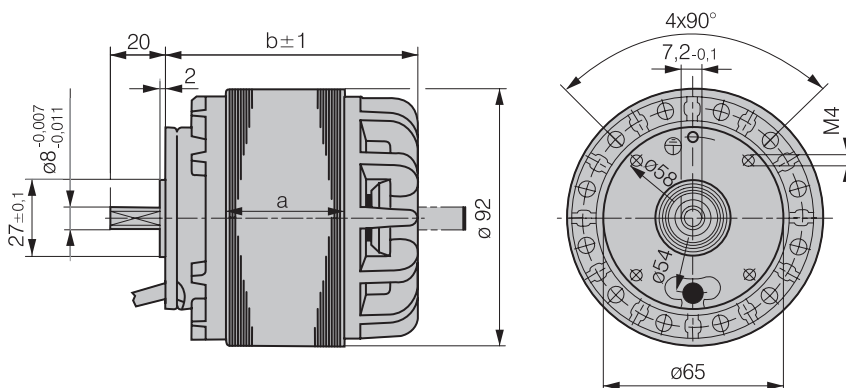

External-rotor motor

Drive motor, size 068

- Mounting flange in diecast aluminium
- Rotor stove-enamelled in black
- Shaft in roller bearing steel
- Maintenance-free ball bearings
- Direction of rotation either clockwise or counterclockwise rotation, viewed on rotor.
- Type of protection IP 00
- CE Approval

ebm-papst • Muldingen

Nominal Data	Voltage	Frequency	Speed	Power output	Power input	Input current	Capacitor	Starting torque	Torque	Temperature rise	approx. Mass	Characteristic curve
Type	VAC	Hz	min⁻¹	W	W	A	mF/VDB	Ncm	Ncm	K	kg	
M2E 068-BF07 -**	230	50	2200	24	82	0.38	2.0 / 400	9.4	10.5	50	1.0	1
M2E 068-CF01 -**	230	50	2400	37	78	0.35	2.0 / 450	9.5	15.0	30	1.4	2
M2E 068-DF05 -**	230	50	2500	75	143	0.63	4.0 / 400	19.0	28.5	48	1.9	3
M2E 068-EC01 -**	230	50	2500	105	200	0.88	5.0 / 400	24.5	40.0	60	2.2	4
M4E 068-BF09 -**	230	50	1200	19	50	0.23	1.5 / 400	10.5	15.0	60	1.1	1
M4E 068-CF01 -**	230	50	1250	31	62	0.28	1.5 / 400	13.0	23.5	43	1.5	2
M4E 068-DF01 -**	230	50	1300	50	100	0.44	3.0 / 400	25.0	36.0	50	1.9	3
M4E 068-EC03 -**	230	50	1250	65	130	0.60	5.0 / 450	40.0	50.0	75	2.1	4

Type	a	b
M*E 068 -BF	15	62
M*E 068 -CF	25	72,5
M*E 068 -DF	35	84
M*E 068 -EC	42	91